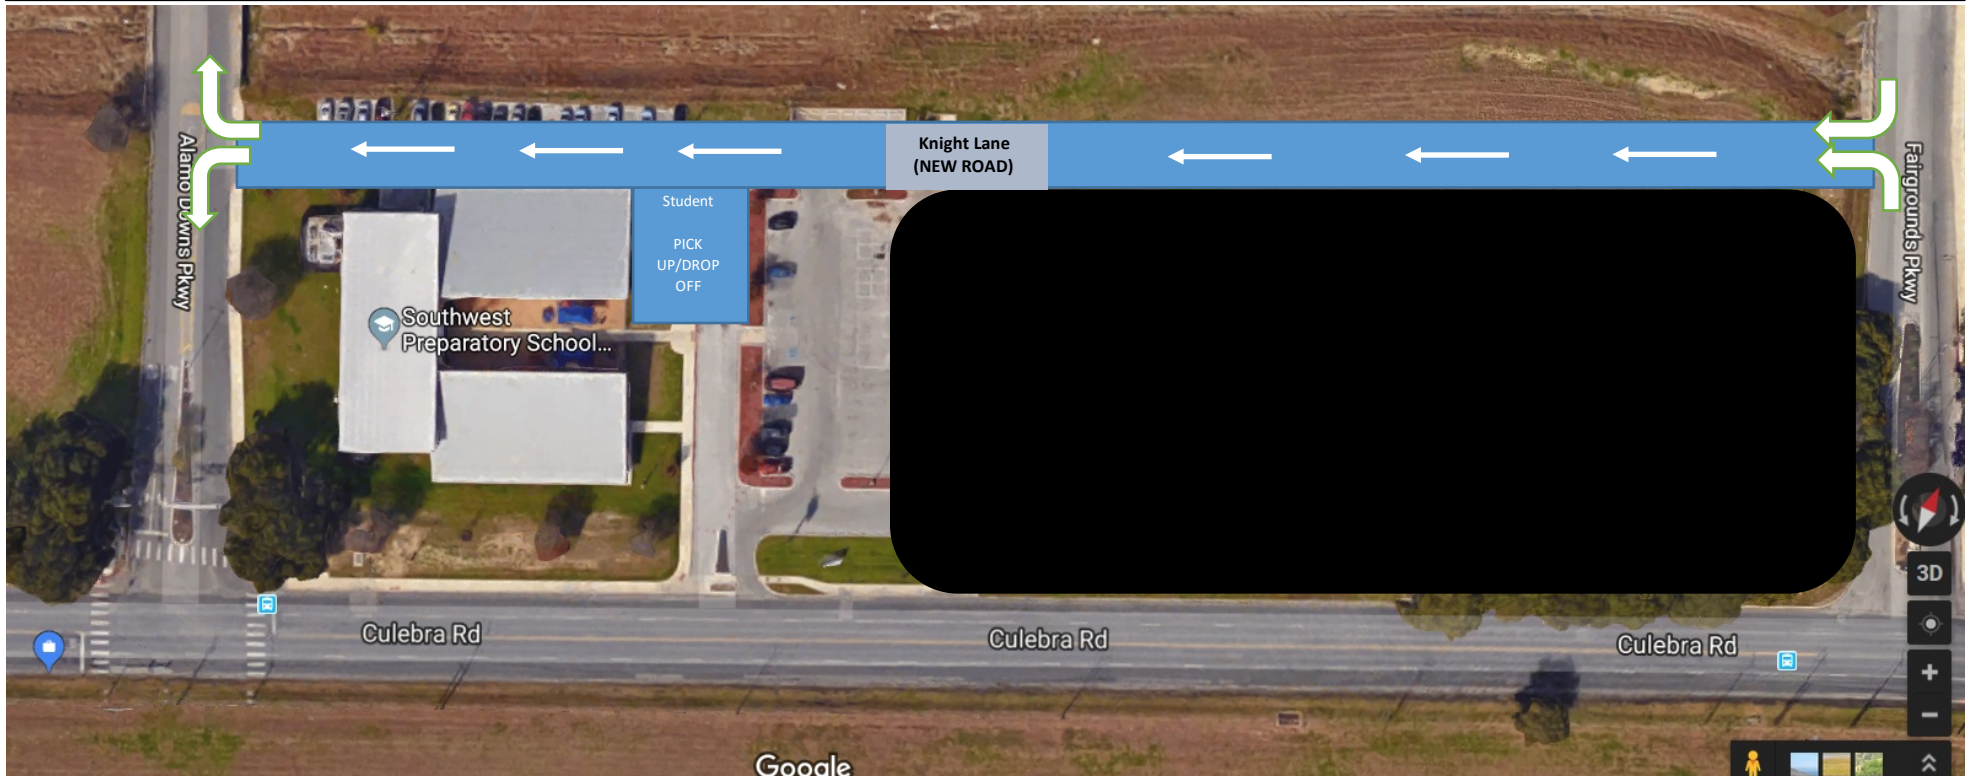

Northwest Campus Pick up/ Drop off Map

Parents/ Guardians,

Our new parking lot and road have been completed. Please enter the campus from the new ENTRANCE on FAIRGROUNDS PARKWAY and EXIT onto ALAMO DOWNS. Entering and exiting from CULEBRA will be not allowed during drop off and pick up times of the school day.