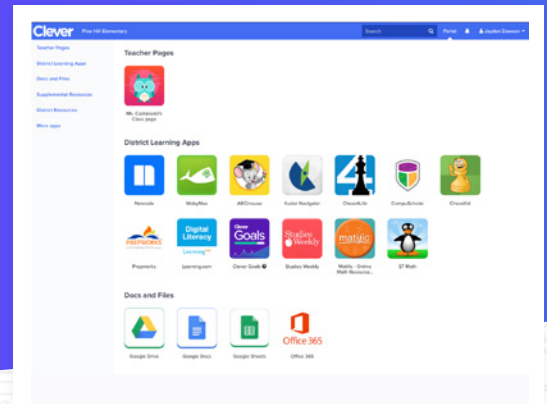

Student home login guide

Help your child use learning technology at home

Dear Families,

LISA Academy is using Clever as an easy way for your child to access all the LISA Academy learning applications with one click! LISA Academy continually looks for new ways to increase student engagement and has been offering many educational applications to its students.

We would love to partner with you to increase educational engagement at home by helping your child access their learning applications through Clever all year long. Please use the guidance below and help your child login to the LISA educational applications.