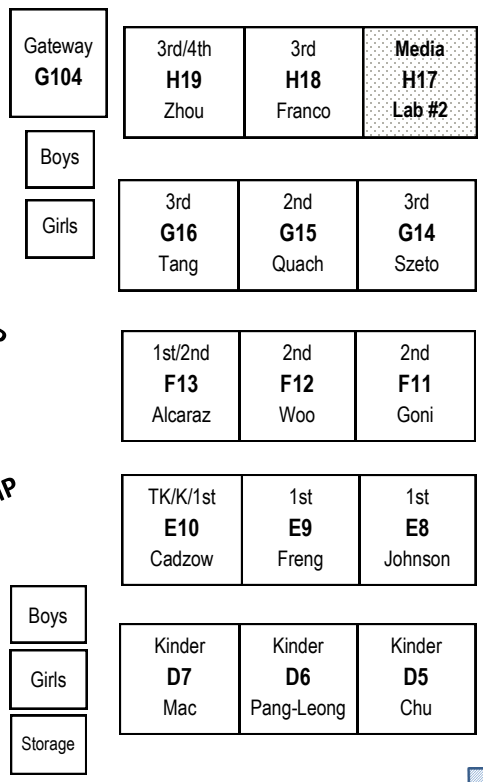

# REPETTO SCHOOL (2018—2019)

Basketball  
Courts

Lower Playground

PTA  
Playground

Note: Map is not drawn to scale.