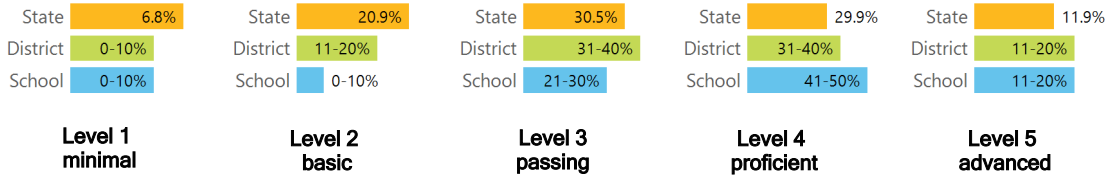

TEACHER DATA

28.5

Teachers

93.2%

Experienced Teachers

0.0%

Provisional Teachers

100.0%

In-field Teachers

DETAILED ASSESSMENT AND OTHER DATA

Student Performance

The following information shows each level of student performance on statewide assessments.

MATH

ENGLISH

SCIENCE

Assessment Participation