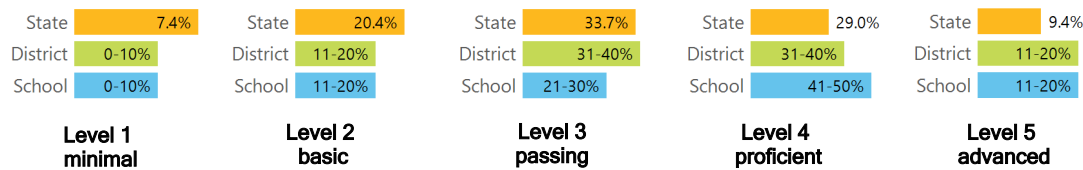

TEACHER DATA

28.5

Teachers

93.2%

Experienced Teachers

0.0%

Provisional Teachers

100.0%

In-field Teachers

DETAILED ASSESSMENT AND OTHER DATA

Student Performance

The following information shows each level of student performance on statewide assessments.

MATH

ENGLISH

SCIENCE

Assessment Participation

Discipline

OTHER DATA

14.4%

Chronic Absenteeism

Per-pupil expenditure data will be available in early 2019.

Per-Pupil Expenditure

To access User Guide and see more detailed information, please visit <http://msrc.mdek12.org>.