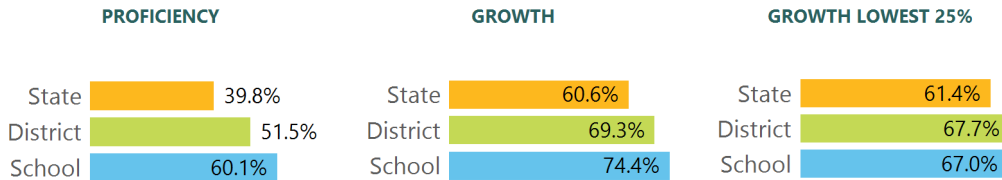

SCHOOL ACCOUNTABILITY GRADE COMPONENTS

Mississippi's accountability system assigns "A" through "F" letter grades for schools and districts. Grades are based on student achievement, student growth, student participation in testing, and other academic measures.

Math

Measurements of student performance on the statewide math assessment.

English

Measurements of student performance on the statewide English language arts (ELA) assessment.

Other Measures

Other measurements of student performance that factor into the accountability grade.