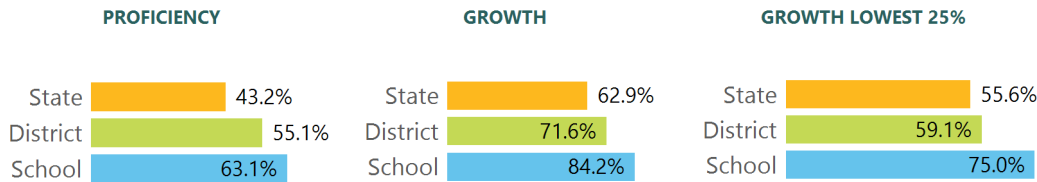

School Report Card 2017 - 2018

For more detailed information, please visit <http://msrc.mdek12.org>.

Iuka Elementary School Tishomingo County School District

Grade

A

1500 Whitehouse Rd
Iuka, MS 38852
Joshua McClung
jrmclung@tcsk12.com

SCHOOL ACCOUNTABILITY GRADE COMPONENTS

Mississippi's accountability system assigns "A" through "F" letter grades for schools and districts. Grades are based on student achievement, student growth, student participation in testing, and other academic measures.

Math

Measurements of student performance on the statewide math assessment.

English

Measurements of student performance on the statewide English language arts (ELA) assessment.