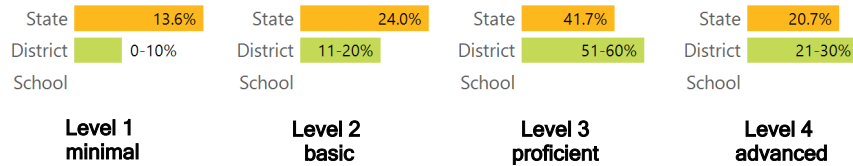

TEACHER DATA

28.5

Teachers

93.2%

Experienced Teachers

0.0%

Provisional Teachers

100.0%

In-field Teachers

DETAILED ASSESSMENT AND OTHER DATA

Student Performance

The following information shows each level of student performance on statewide assessments.

MATH

ENGLISH

SCIENCE

Assessment Participation