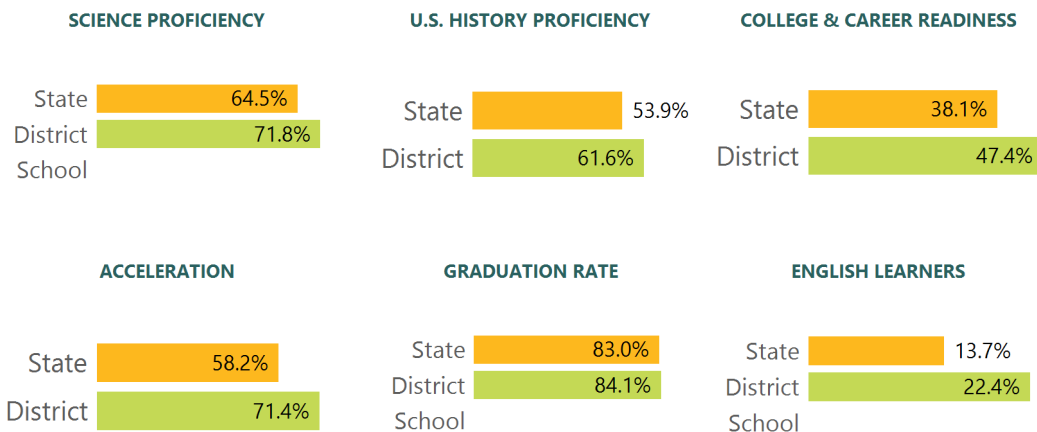

Math

Measurements of student performance on the statewide math assessment.

English

Measurements of student performance on the statewide English language arts (ELA) assessment.

Other Measures

Other measurements of student performance that factor into the accountability grade.

TEACHER DATA

28.5

Teachers

93.2%

Experienced Teachers

0.0%

Provisional Teachers

100.0%