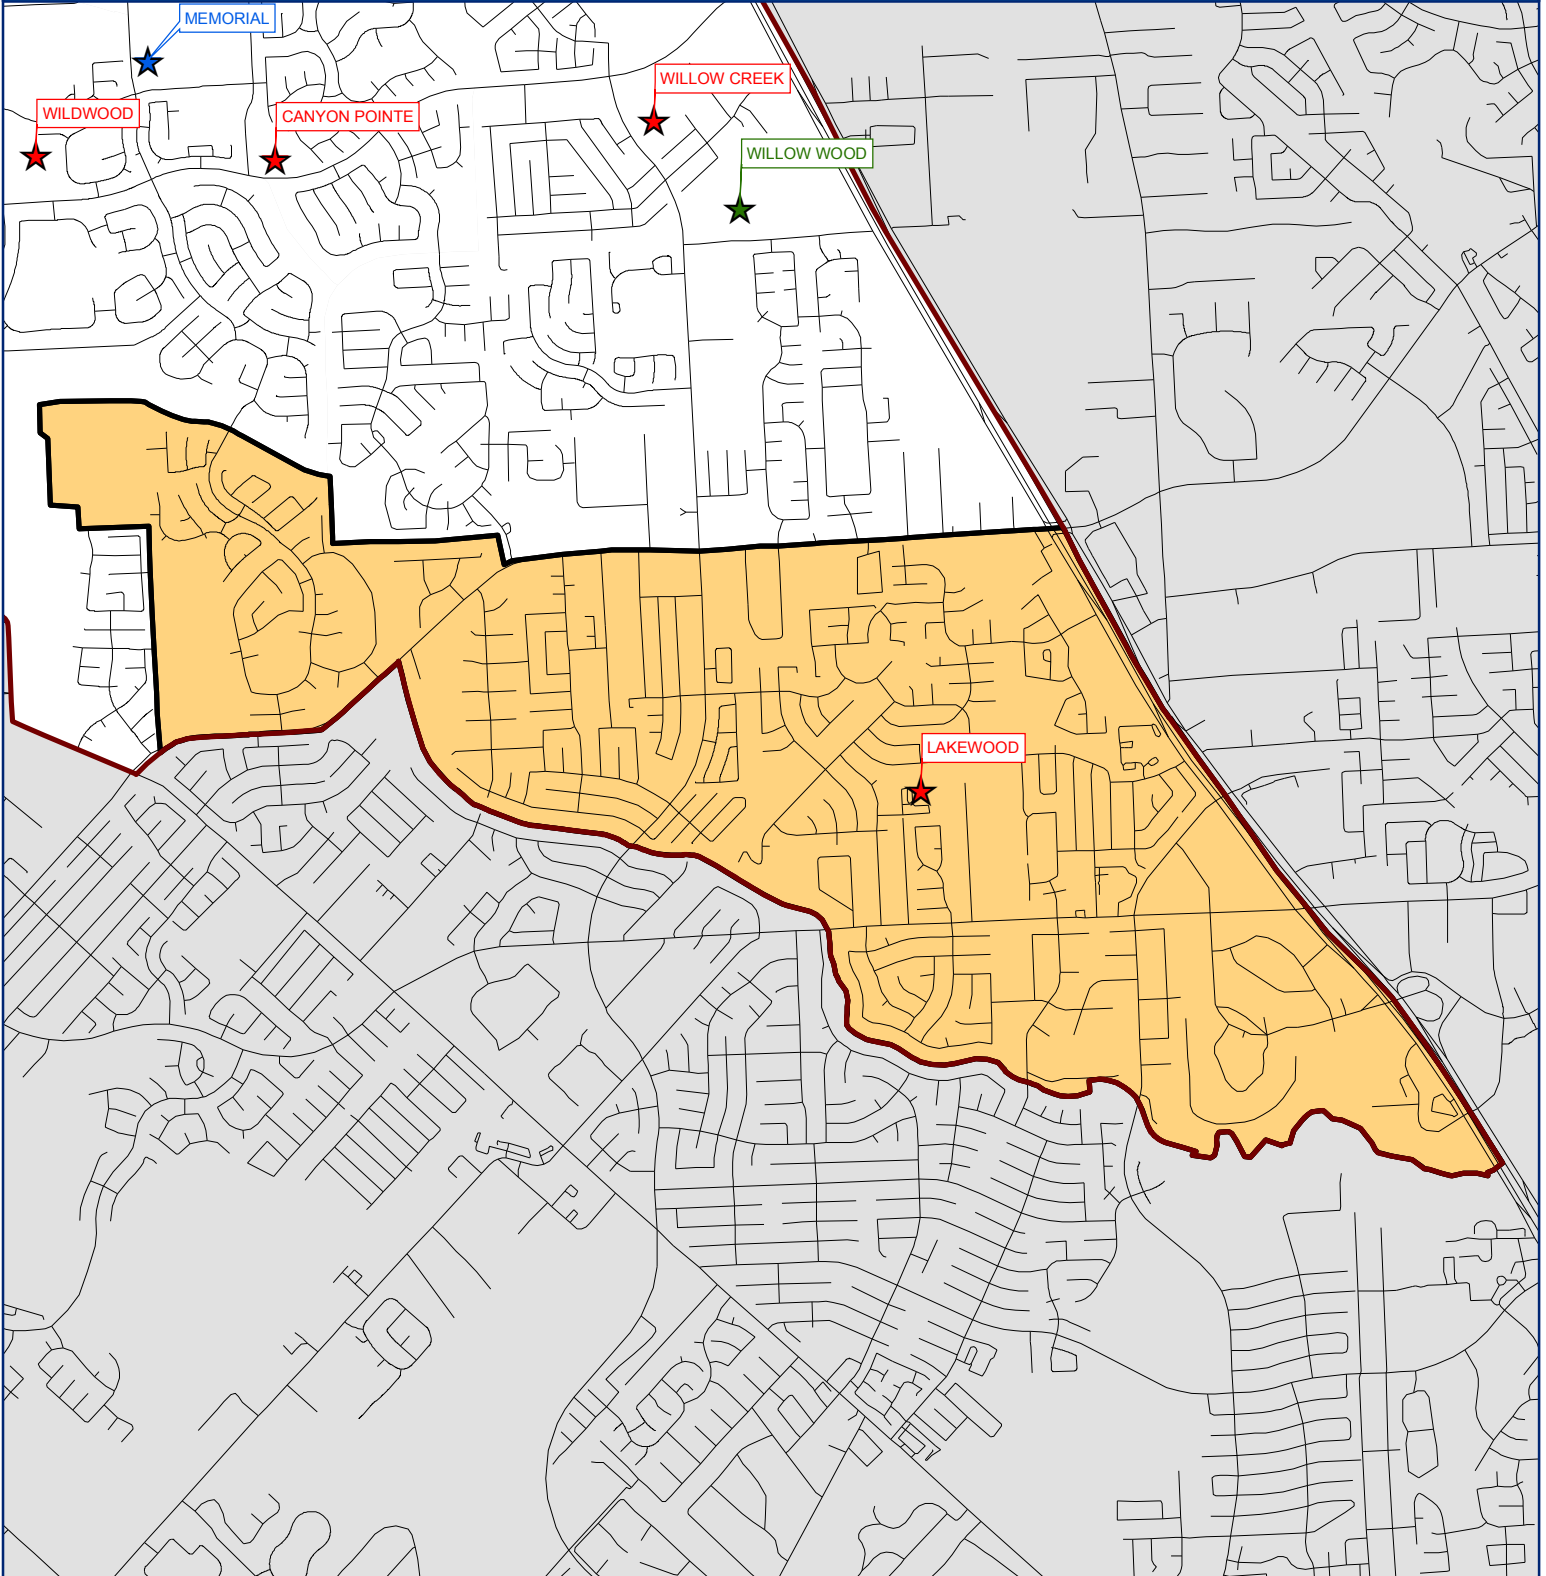

LAKEWOOD ELEMENTARY

LEGEND

	Elementary Boundary		Elementary
	ISD Boundary		Intermediate
			Junior High
			High School
			Alternative

TEMPLETON
DEMOGRAPHICS

0 0.2 0.4 0.8 Miles