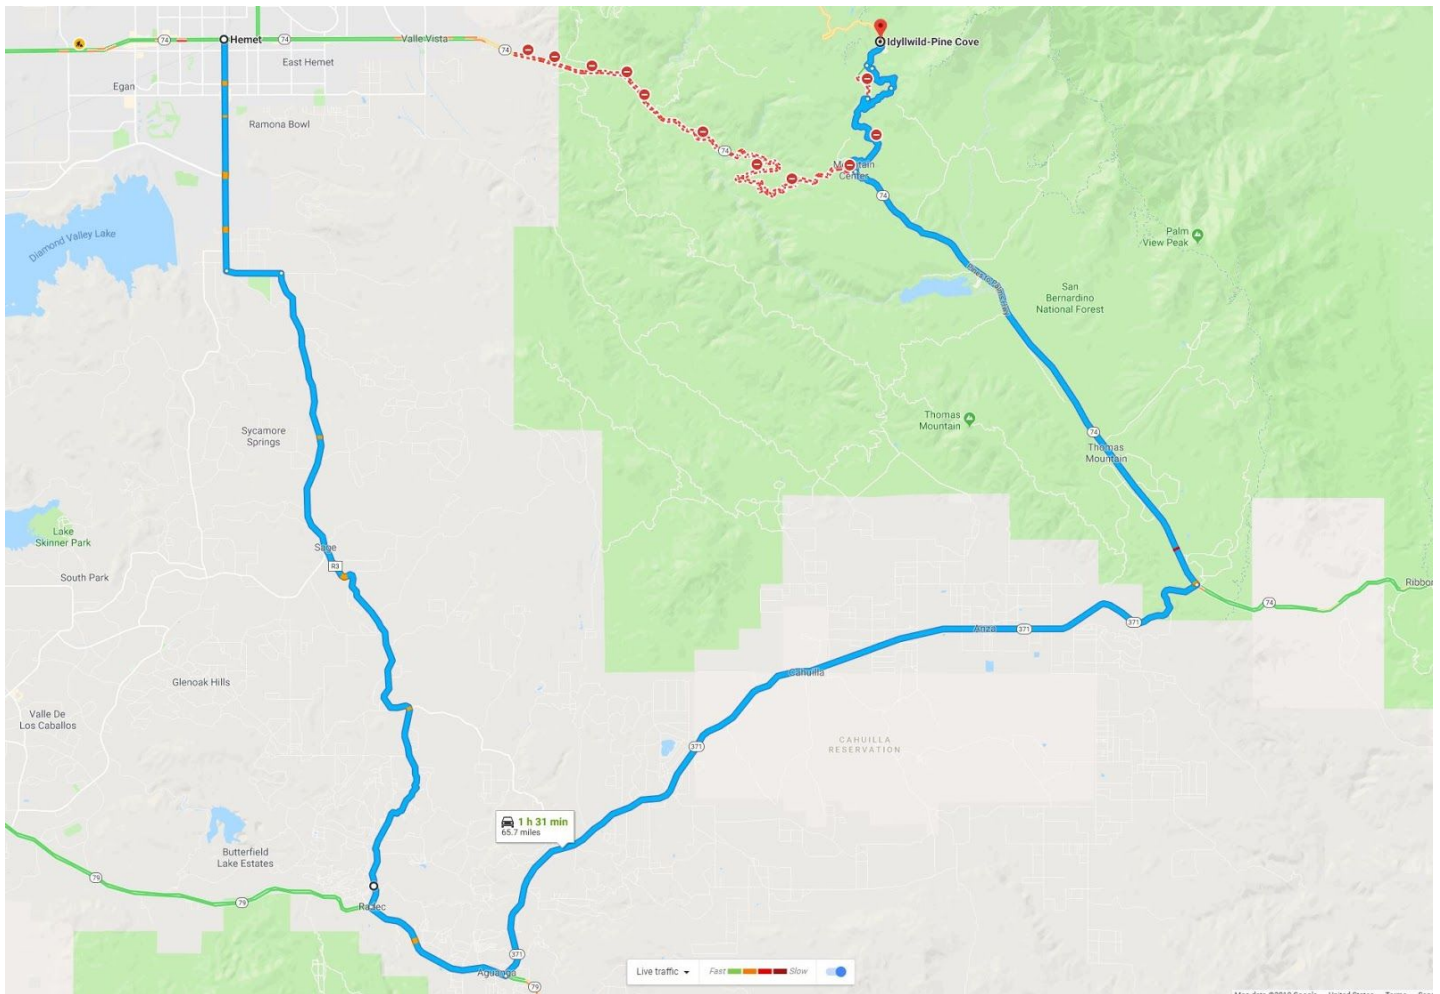

# Outlying Schools Road Access

As of February 21, 2019 there are road closures reported on Hwy 74. Please utilize the following routing to access the Aguanga, Anza and Idyllwild Areas.

## Hemet Area to Idyllwild (Allow Approx. 1 hour and 45 minute commute time)

- State St to R3
- R3 to Hwy 79
- Hwy 79 to Hwy 371
- Hwy 371 to Hwy 74
- Hwy 74, Merge Right onto Hwy 243

**Temecula / Murrieta Area to Idyllwild (Allow Approx. 1 hour and 30 minute commute time)**

- East Temecula Pkwy / Hwy 79
- Hwy 79 to Hwy 371
- Hwy 371 to Hwy 74
- Hwy 74, Merge Right onto Hwy 243