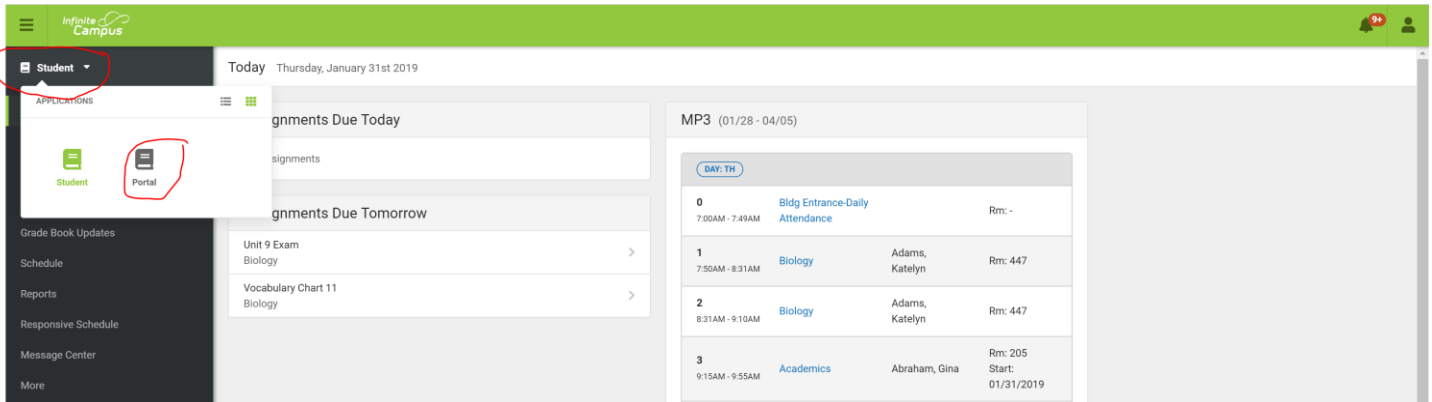

# Access Student Report Cards

- 1) Login to Infinite Campus
- 2) Change view (if necessary) to "Portal" by using the "Student" drop down in top left hand side

- 3) Click on "Campus Backpack" on bottom left hand side