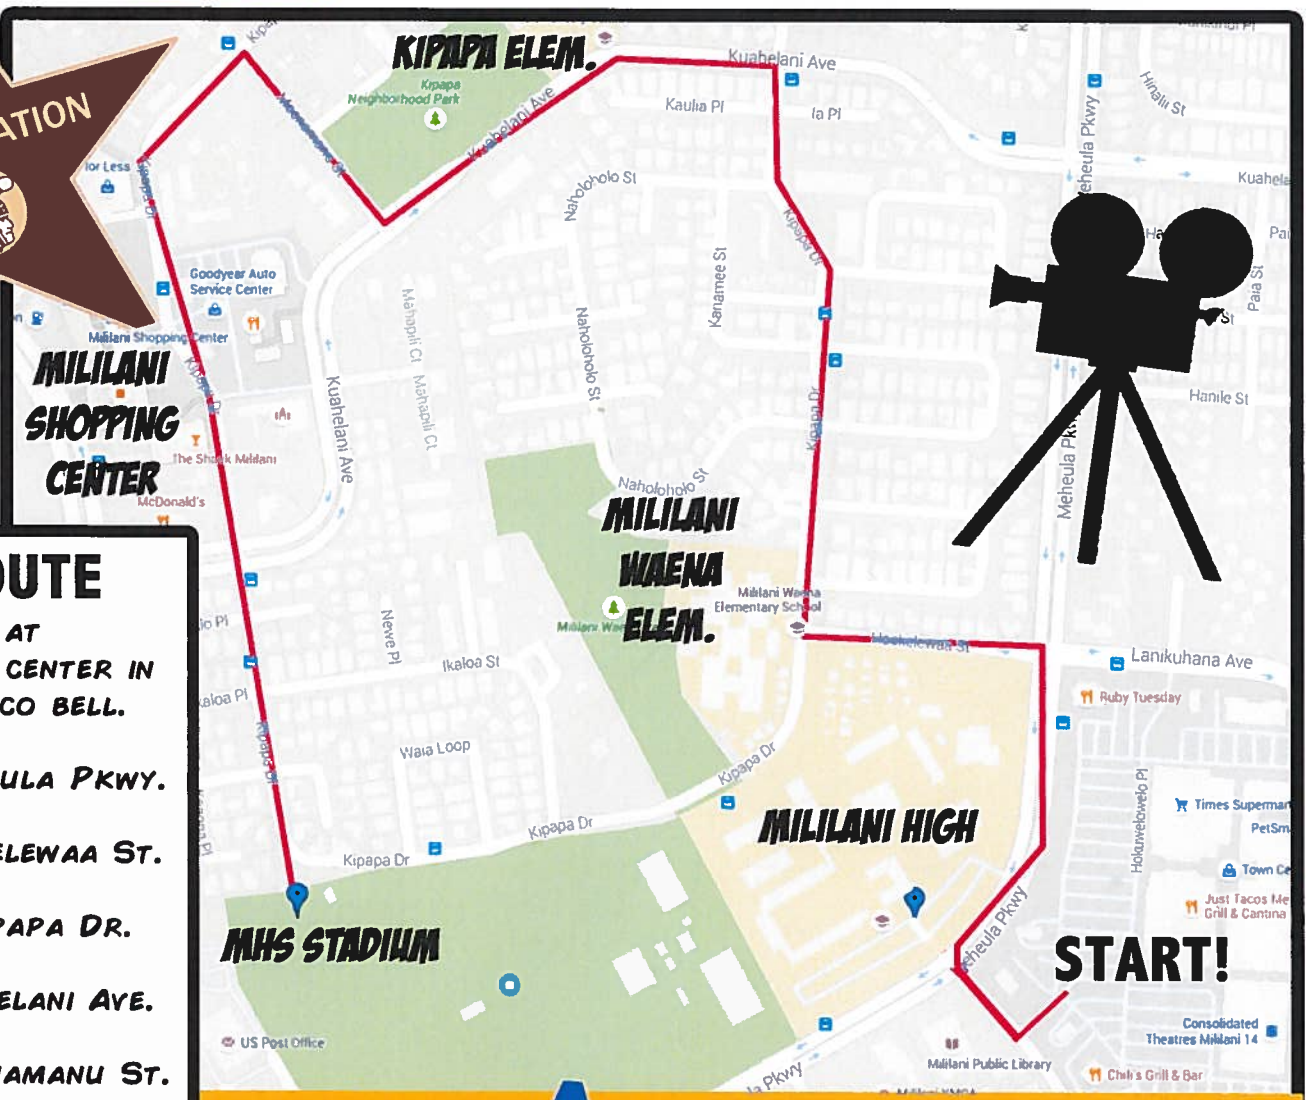

# Mililani High School's Homecoming Parade!

## Saturday, Sept. 15 | 9 AM

PARADE STAGING  
BEGINS AT  
8:30AM

**THE ROUTE**

- BEGINS AT MILILANI TOWN CENTER IN FRONT OF TACO BELL.
- RIGHT ON MEHEULA PKWY.
- LEFT ON HOOKELEWAA ST.
- RIGHT ON KIPAPA DR.
- LEFT ON KUAHELANI AVE.
- RIGHT ON MOENAMANU ST.
- LEFT ON KIPAPA DR.
- END AT MHS STADIUM