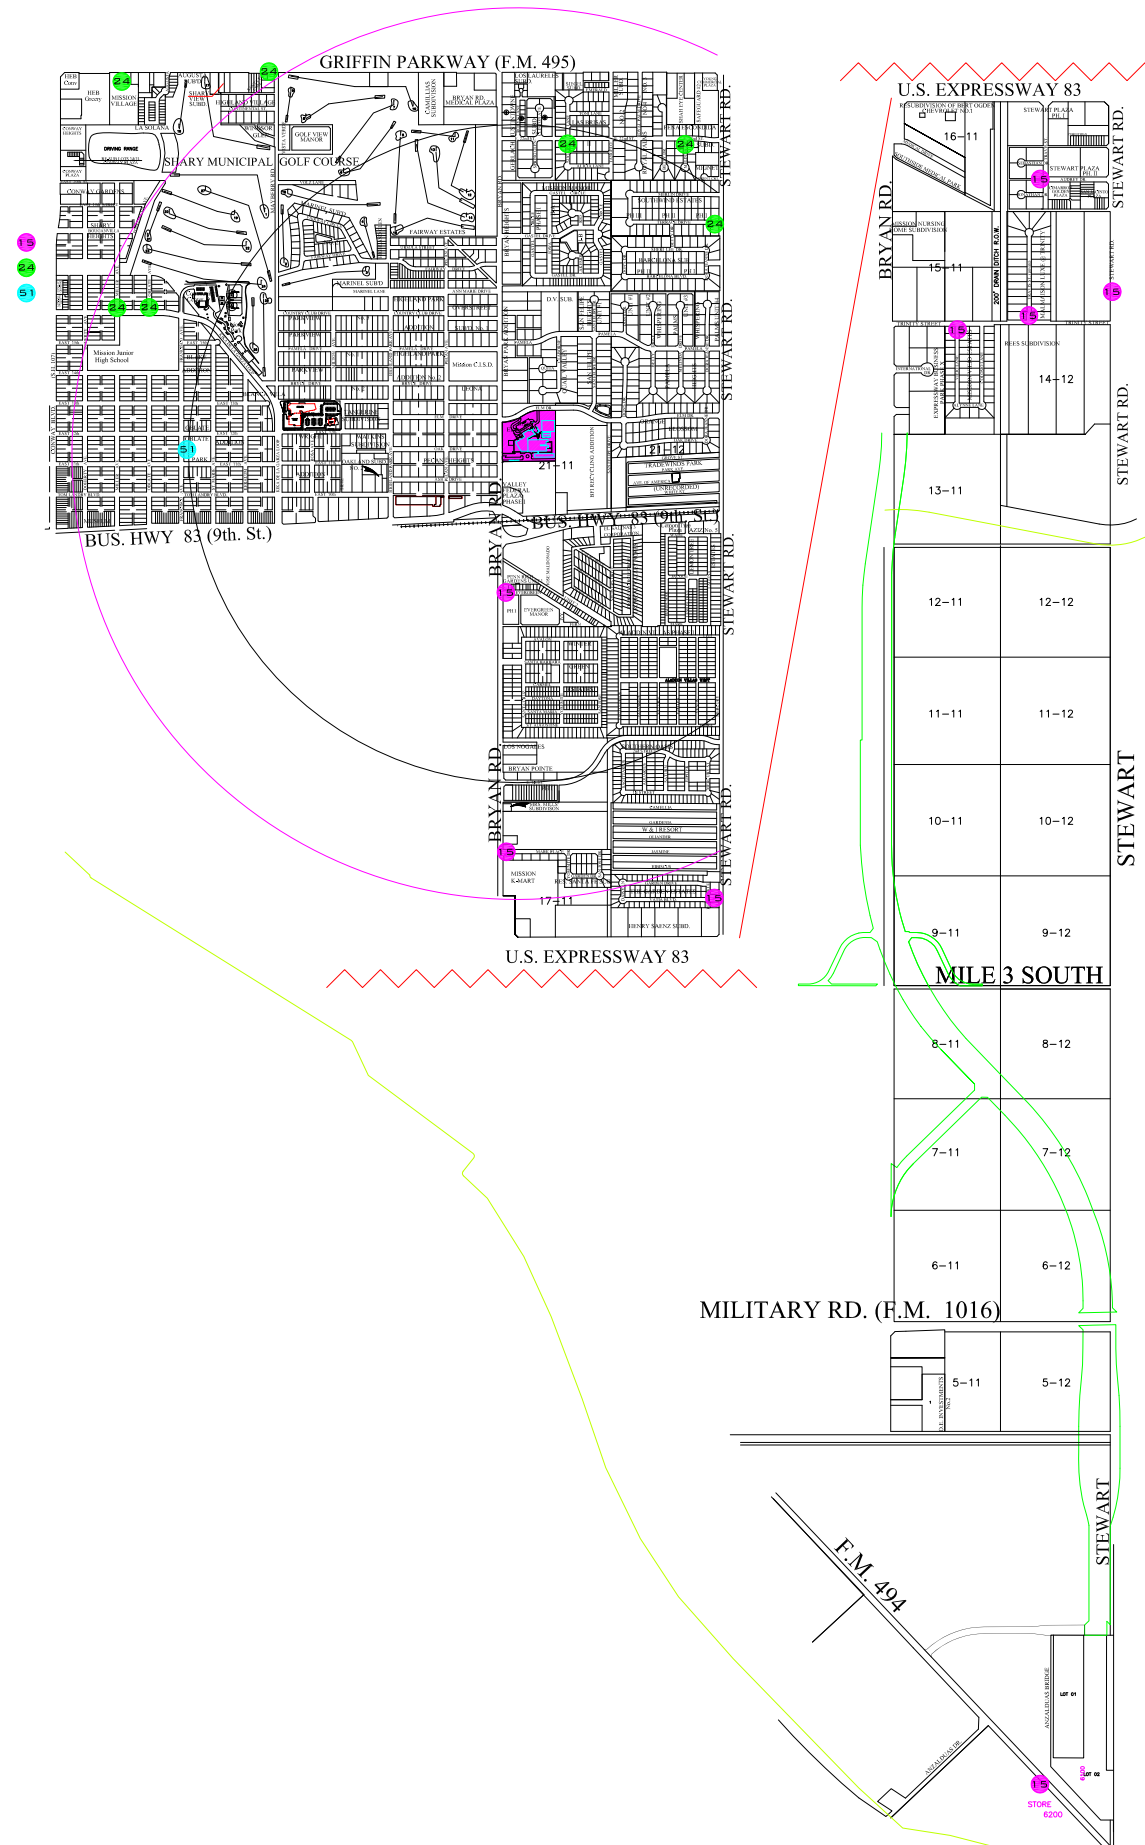

**TRANSPORTATION
SCHOOL BUS STOPS**

PREVAILING WIND PLANT GEOMETRICAL

Bryan Elementary

SCHOOL ROUTES

**Route 15 a.m.
Route 15 p.m.**

**Route 24 a.m.
Route 24 p.m.**

**Route 51 a.m.
Route 51 p.m.**

Property of Mission Consolidated Independent School District
 Drawn By: Carlos D. Lerma Date: March 04, 2009
 Revised By: Ray Elvira Date: August 15, 2018
 All copyright laws apply. Do not copy unless written
 Permission is obtained by MCISD.

**Bryan
Elementary**
 1300 Elm St.
 Mission, Texas 78572