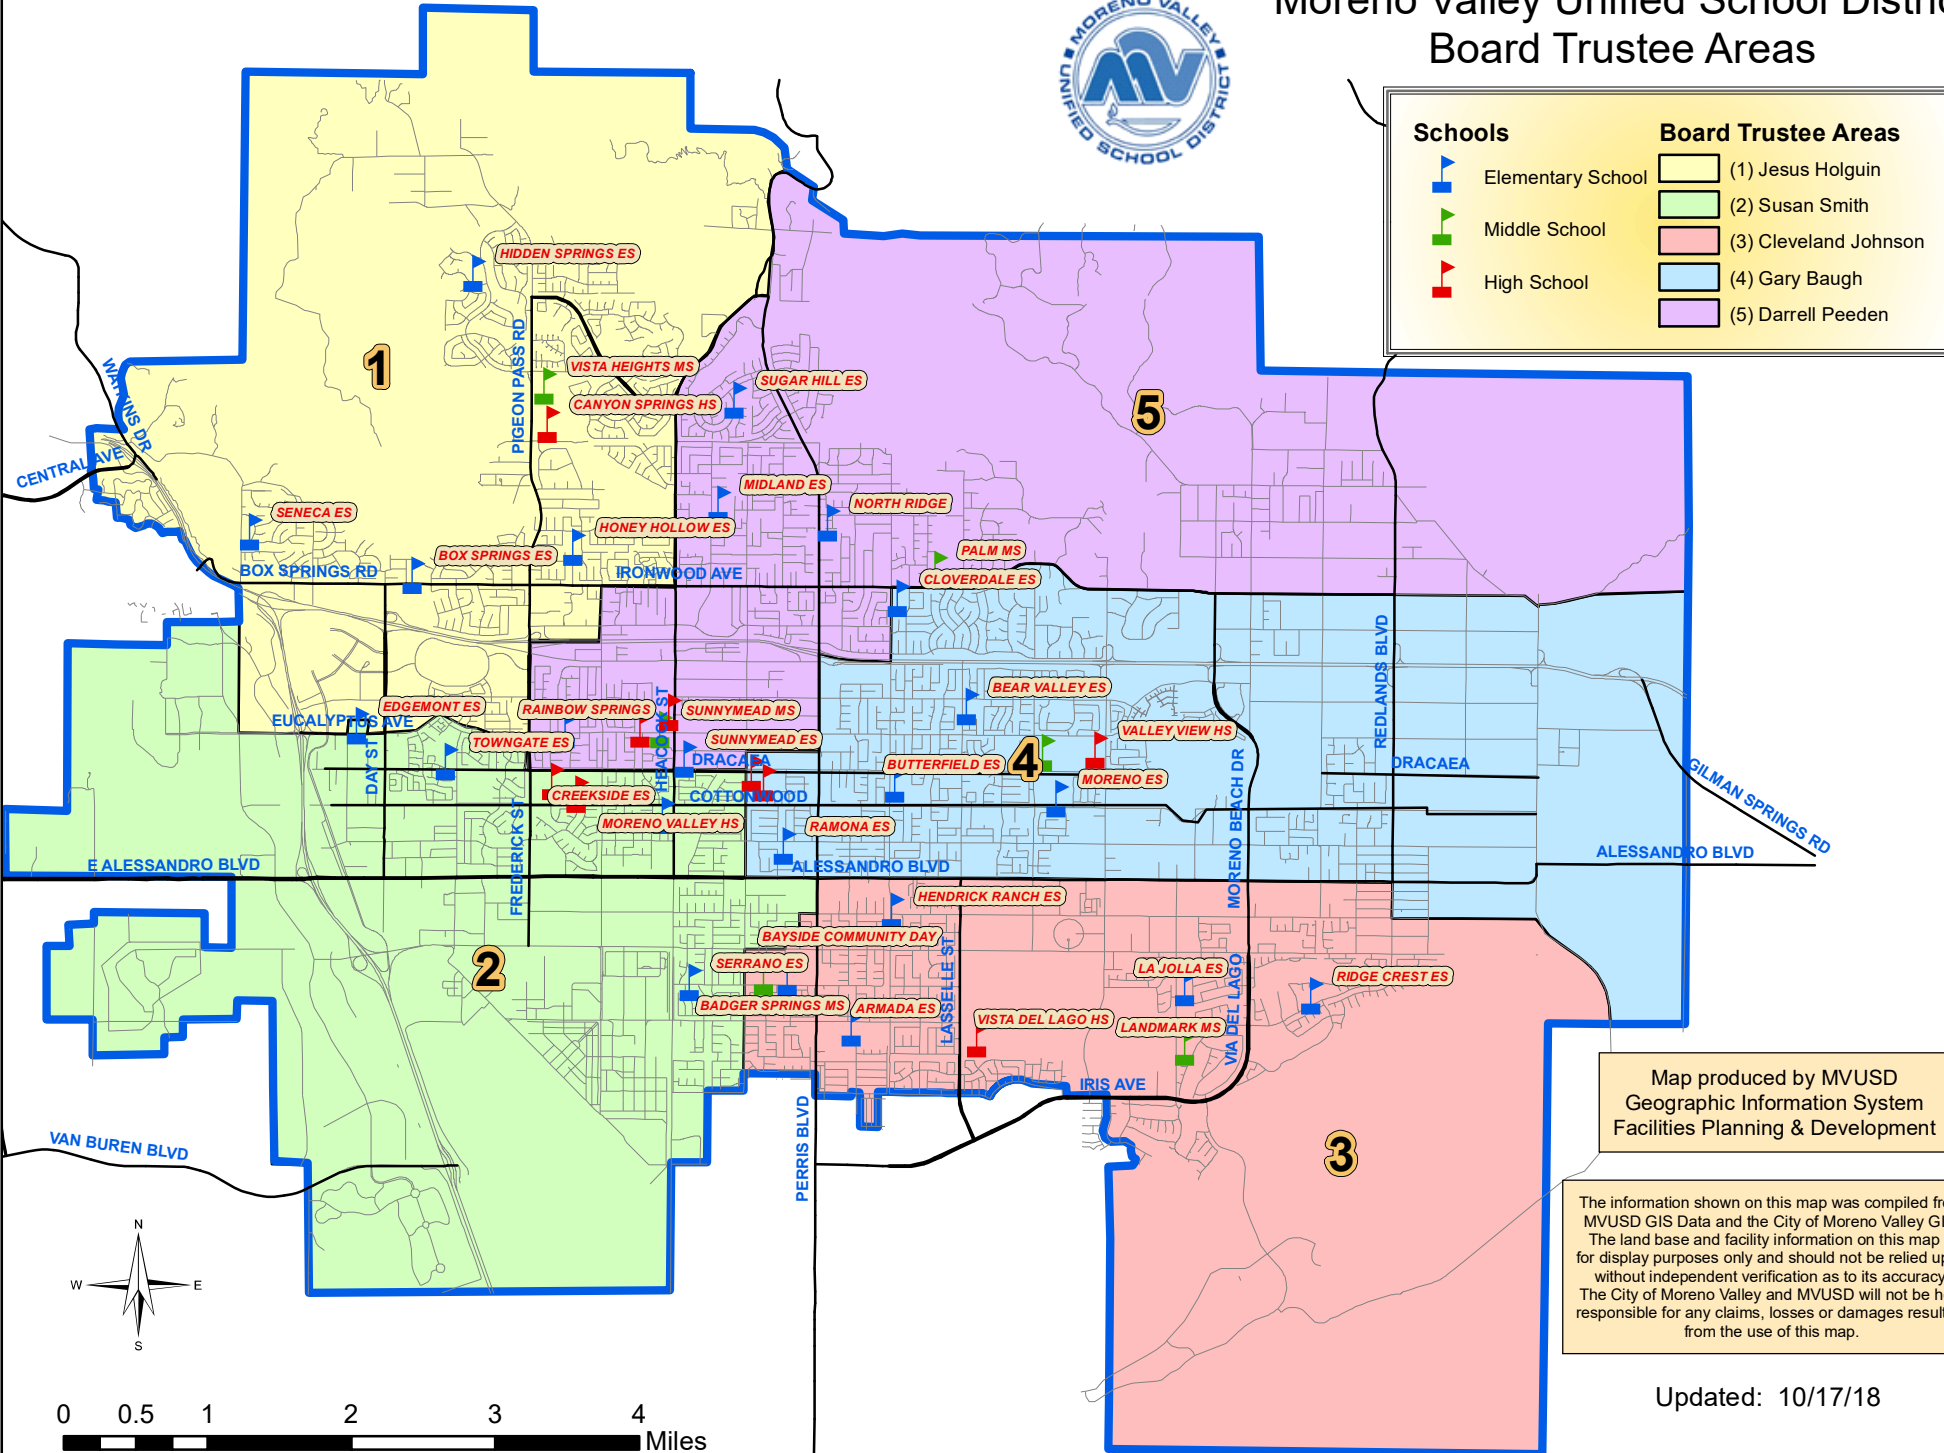

Moreno Valley Unified School District Board Trustee Areas

Schools	Board Trustee Areas
Elementary School	(1) Jesus Holguin
Middle School	(2) Susan Smith
High School	(3) Cleveland Johnson
	(4) Gary Baugh
	(5) Darrell Peeden

Map produced by MVUSD
Geographic Information System
Facilities Planning & Development

The information shown on this map was compiled from MVUSD GIS Data and the City of Moreno Valley GIS. The land base and facility information on this map is for display purposes only and should not be relied upon without independent verification as to its accuracy. The City of Moreno Valley and MVUSD will not be held responsible for any claims, losses or damages resulting from the use of this map.