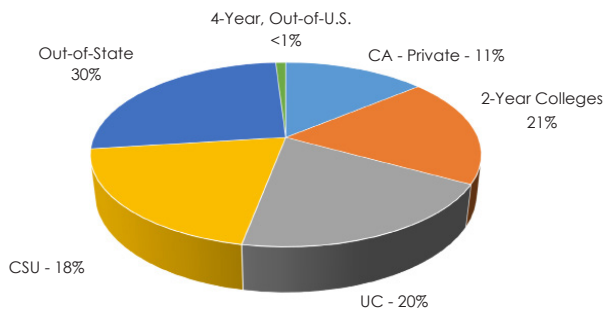

CLASS OF 2018 • 236 STUDENTS

CLASS OF 2018 COLLEGE ACCEPTANCES

Academy of Art University
*American University
Arcadia University
Arizona State University
Azusa Pacific University
*Baylor University
Belmont University
*Binghamton University
Biola University
Boise State University
*Boston College
*Boston University
Bradley University
California Baptist University
California College of the Arts, San Francisco
California Lutheran University
California Polytechnic State University, San Luis Obispo
California State Polytechnic University, Pomona
California State University, Bakersfield
California State University, Channel Islands
California State University, Chico
California State University, Dominguez Hills
California State University, East Bay
California State University, Fresno
California State University, Fullerton
California State University, Long Beach
California State University, Monterey Bay
California State University, Northridge
California State University, Sacramento
California State University, San Bernardino
California State University, San Marcos
California State University, Stanislaus
*Case Western Reserve University
Claremont McKenna College
Clark Atlanta University
*Clemson University
Coe College
*Colorado School of Mines
Colorado State University
*Columbia University
Concordia University, Irvine
Creighton University
DePaul University
Dillard University
Elon University
Embry-Riddle Aeronautical University, Arizona
Emerson College
*Emory University
Fairleigh Dickinson University
Fisk University
*Fordham University
Franklin Pierce University
George Fox University
*George Washington University
*Georgia Institute of Technology
Georgia State University
Gonzaga University
Grand Canyon University
Hampton University
Hawaii Pacific University
Hofstra University
Holy Names University
Howard University
Humboldt State University
*Indiana University at Bloomington
Iowa State University
Ithaca College
Kent State University
Lewis & Clark College
Liberty University
Louisiana State University
Loyola Marymount University
Loyola University Chicago
Loyola University New Orleans
Mannes College of Music
Marymount California University
Massachusetts College of Pharmacy & Health Sciences
Merrimack College
*Michigan State University
Middle Tennessee State University
Mills College
Monmouth University
Montana State University, Bozeman
Mount Saint Mary's University
*New York University
NewSchool of Architecture & Design
North Carolina Central University
*North Carolina State University
Northern Arizona University
Northwestern State University of Louisiana
Nova Southeastern University
Occidental College
Oregon State University
Otis College of Art and Design
Ottawa University
Pace University
*Pennsylvania State University
*Pepperdine University
Portland State University