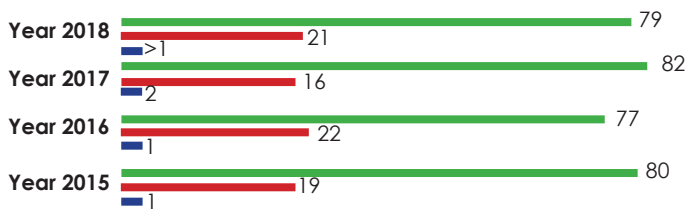

GRADE POINT AVERAGE & RANKING POLICY

Class of 2018 - Junior Year - 236 Students

The GPA's for the class of 2018 are cumulative from grades 9 through 11 on a weighted 4.0 scale and include all academic courses and advanced courses. Bishop Montgomery does not rank its students.

ACT/SAT AVERAGE TEST SCORES

Avg Composite ACT 23.6

Avg SAT Score All Students 1153

COLLEGE CHOICE BY YEAR OF GRADUATION

Percentages

■ 4-Year College ■ 2-Year College ■ Other Plans

GRADING SYSTEM

Grade	%	Regular	Honors/AP
A	90-100	4.0	5.0
B	80-89	3.0	4.0
C	70-79	2.0	3.0
D	60-69	1.0	1.0
F	Below 60%	0.0	0.0
I	Incomplete	0.0	0.0
Cr	Credit	0.0	0.0

COLLEGE CHOICE BY YEAR OF GRADUATION

BMHS offers 18 Advanced Placement and 16 Honors courses in a variety of different subjects. 82% of Bishop students take AP and Honors courses.

In the spring of 2018, 219 students took 506 AP exams.