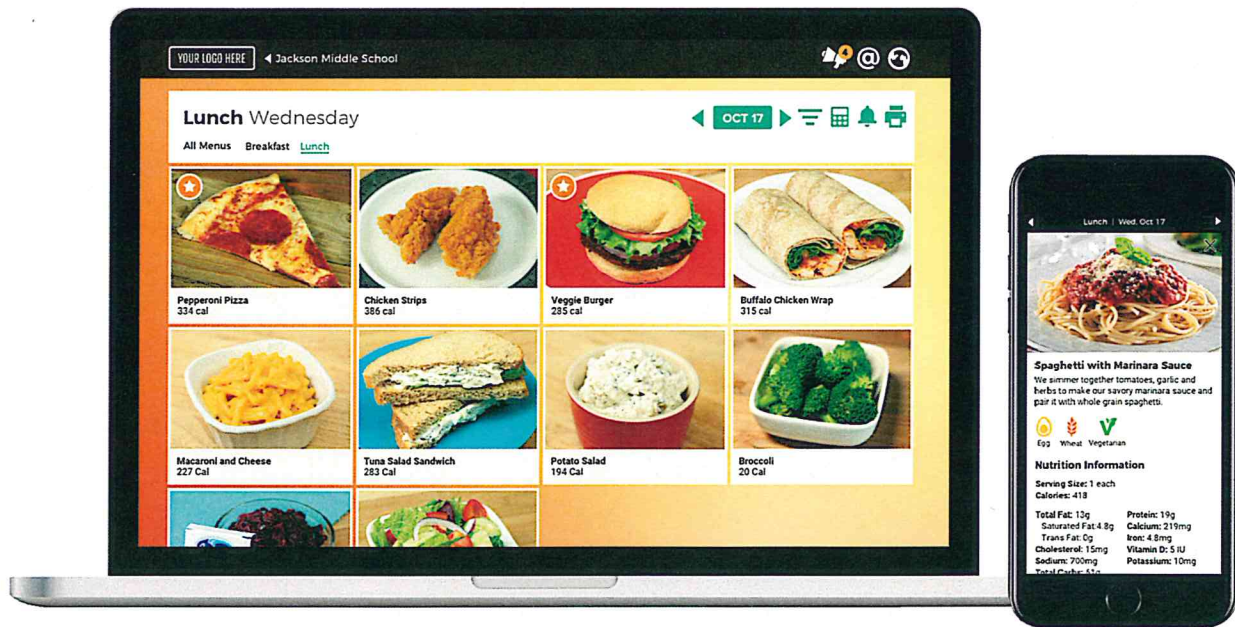

Check out your awesome new school menus!

Daily Breakfast, Lunch and Dinner Menus

You can easily view information about what is on our school menu each day. You can see an image and description for food items, as well as nutrition information.

Our innovative and interactive site and mobile app make our school menus more convenient and informative than ever before!

Nutrislice is brought to you by Opaal Food Management.

Menus above represent sample menus and not actual menu items at your school.