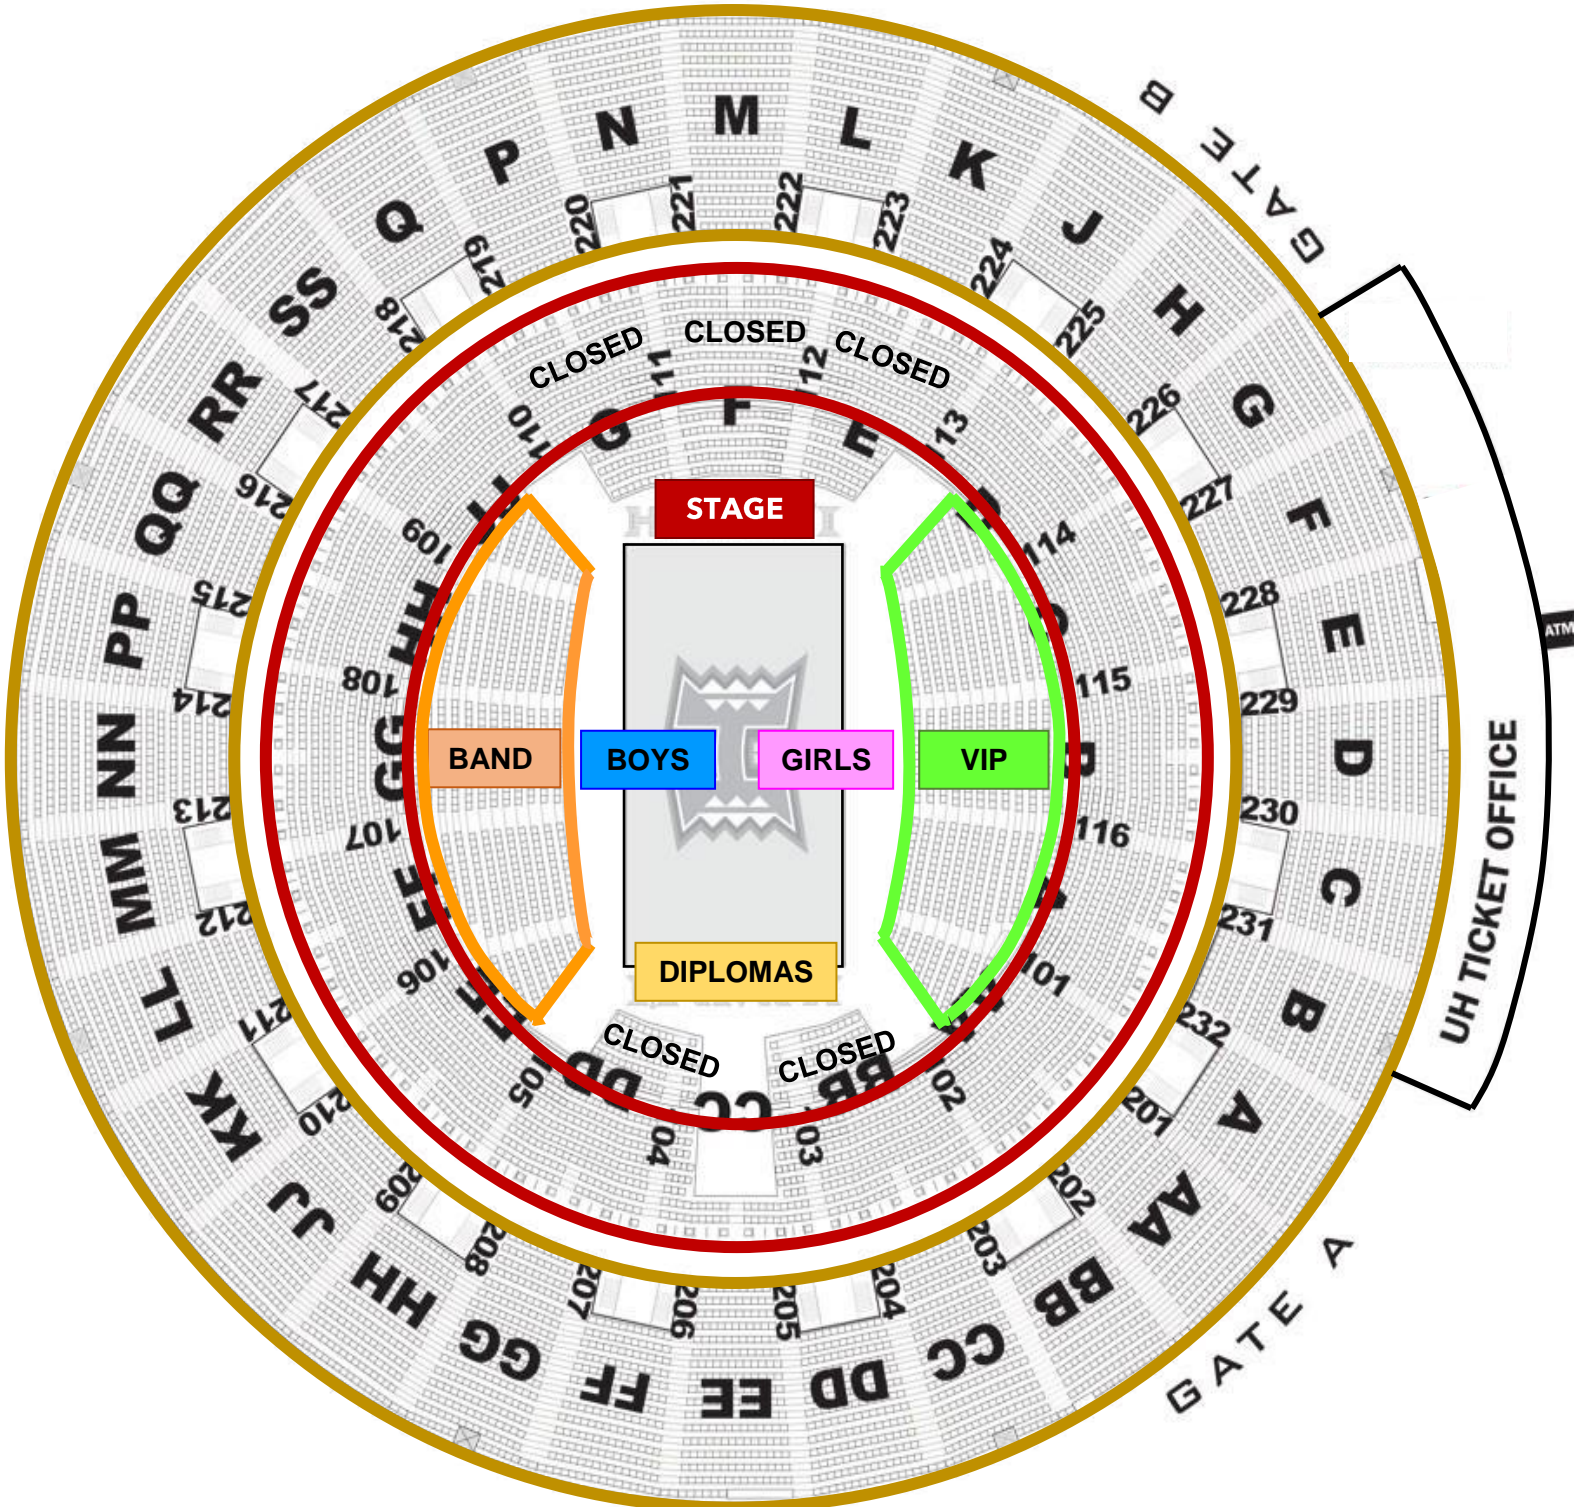

Roosevelt High School  
Graduation 2019  
Stan Sheriff Center

- Gold Zone: Upper Section, Open Seating
- Red Zone: Lower Section, Tickets Only Seating
- Green Zone: Right Loge Section, VIP Only Seating
- Orange Zone: Left Loge Section, RHS Band Only Seating

STAN SHERIFF SECURITY ENTRANCE  
(GROUND LEVEL)  
VIP ENTRANCE