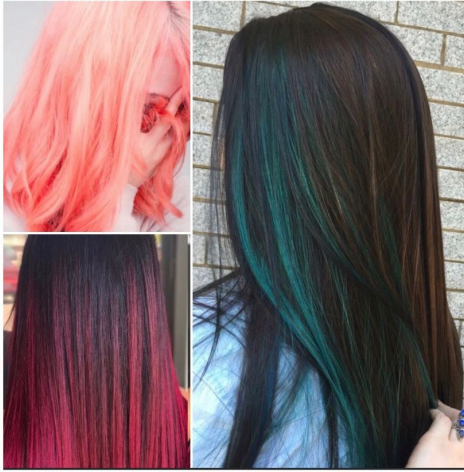

- Scarves or ties are not allowed
- **Hair must be natural color**

Unnatural hair color including unnatural highlights are not allowed. Here are just a few examples that aren't allowed.

Reward Days and Spirit Days

- There will be days students may be rewarded with a Free Dress Day on these days – modified dress code applies and will be announced.
- Spirit Days – modified dress code applies if they have an SMS/school color shirt

*Dress code applies in the areas of hair color, facial piercings, extreme tight clothing, etc.....
Administration has the discretion to address any other issue that may arise that would cause a distraction.