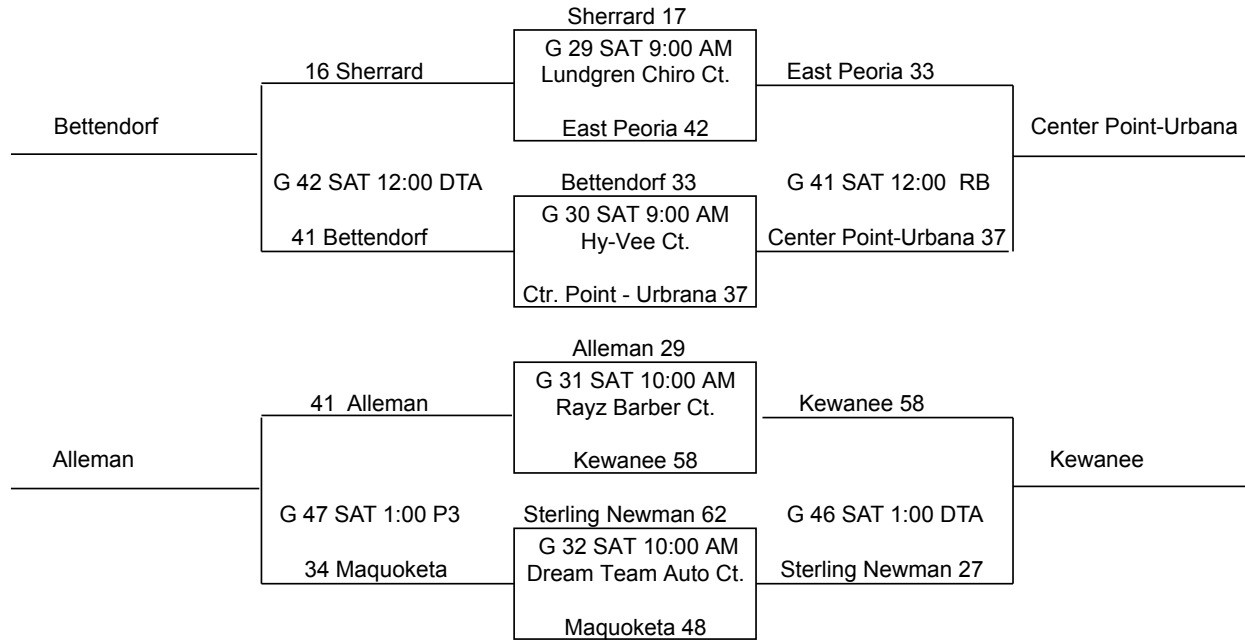

**2 losses on Friday**

**LC = Lundgren Chiropractic Ct. (RIHS Fieldhouse)**

**HV = Hy-Vee Ct. (RIHS Small Gym)**

**RB = Rayz Barber Shop Ct. at Augi**

**DTA = Dream Team Auto Ct. at Augie PepsiCo**

**P3 = at Augie PepsiCo**