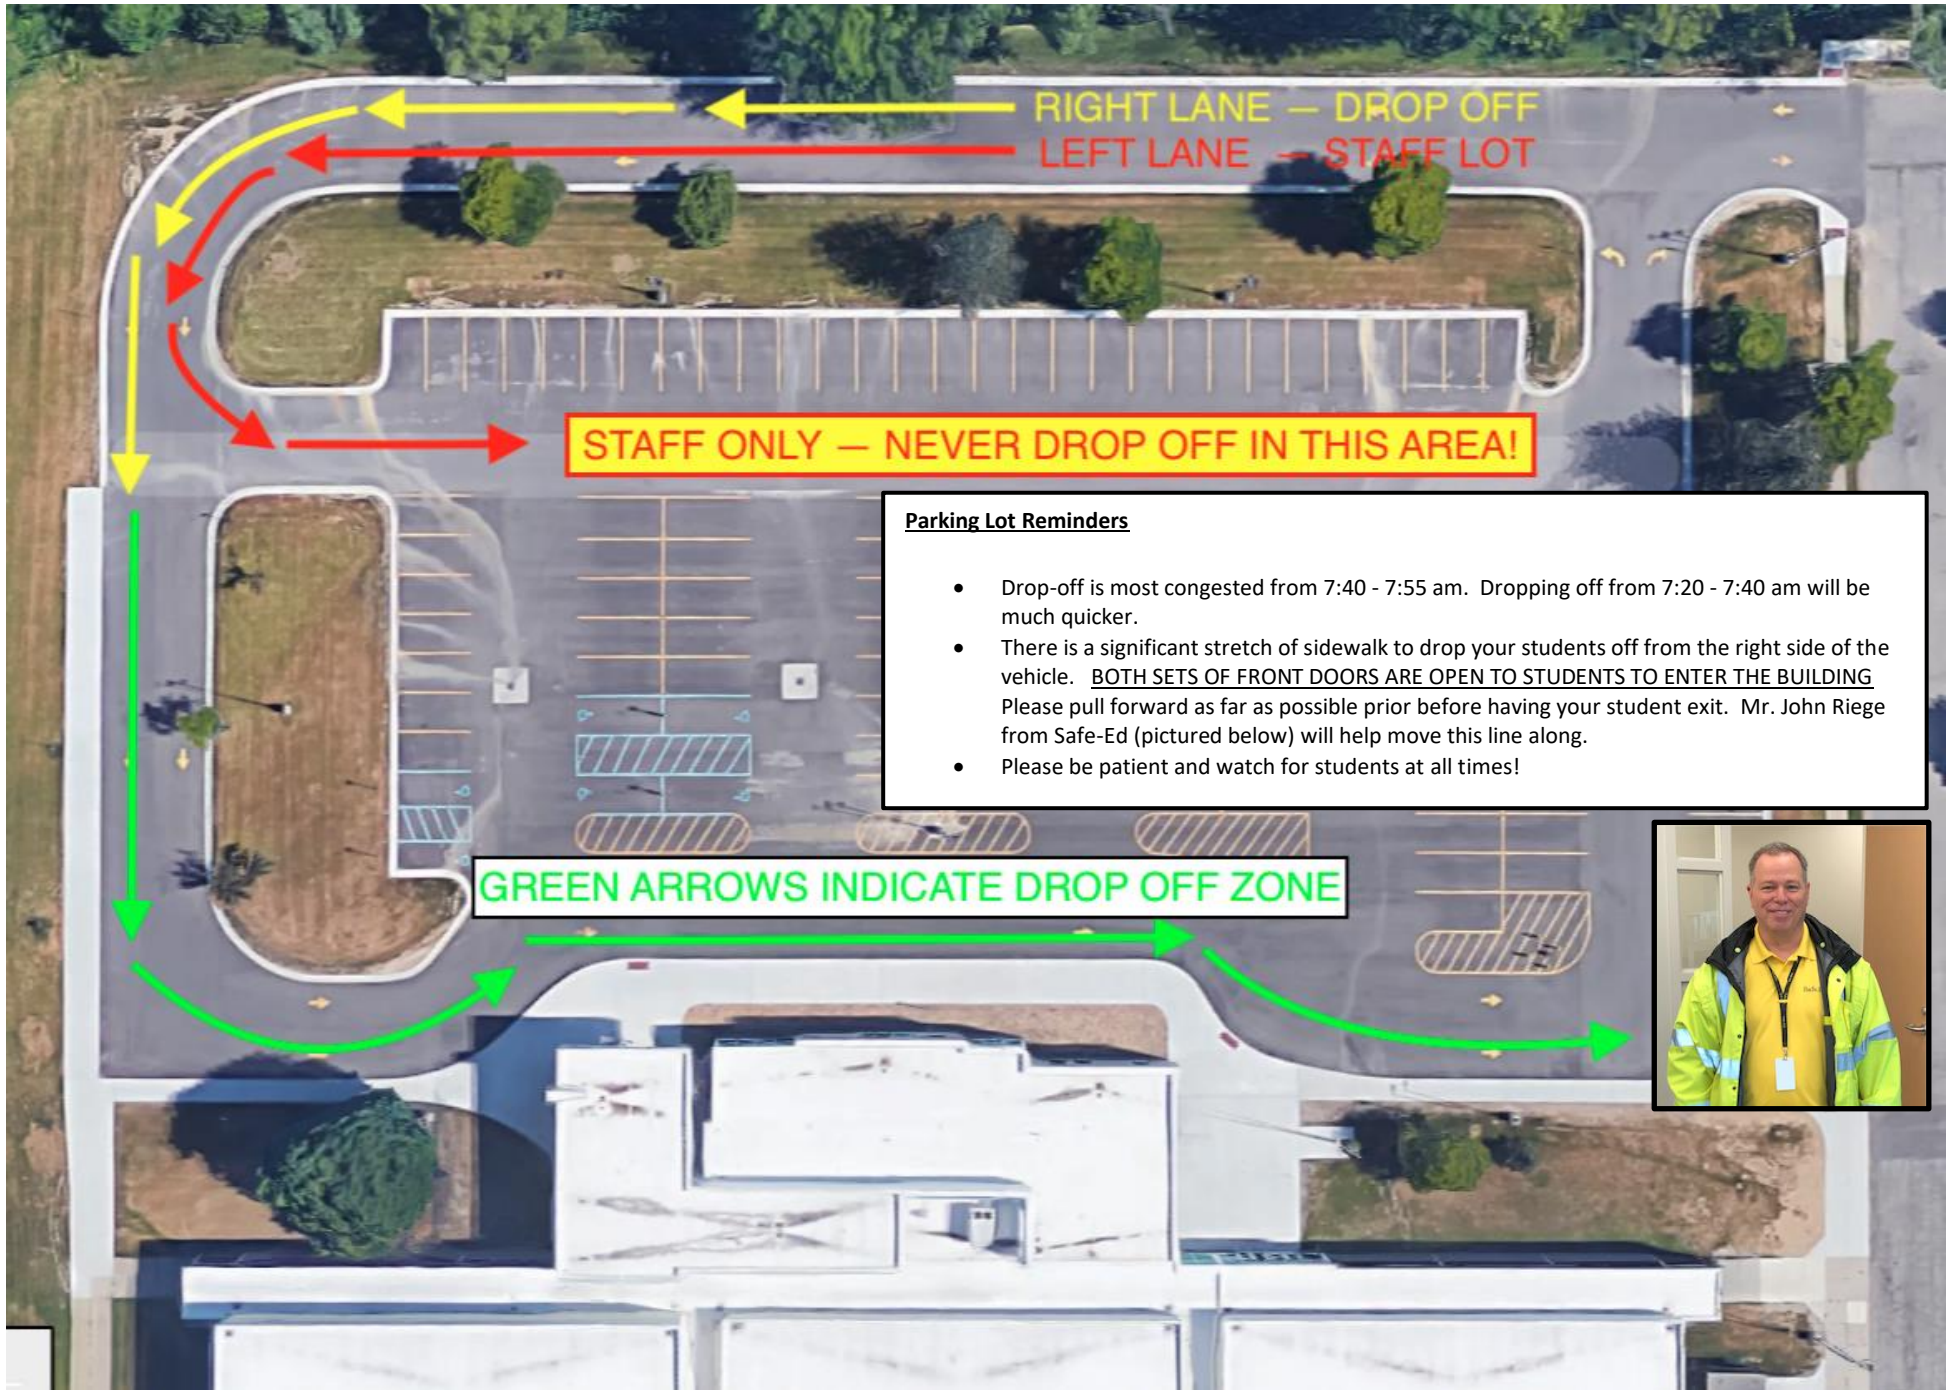

LARSON MIDDLE SCHOOL DROP-OFF MAP

Parking Lot Reminders

- Drop-off is most congested from 7:40 - 7:55 am. Dropping off from 7:20 - 7:40 am will be much quicker.
- There is a significant stretch of sidewalk to drop your students off from the right side of the vehicle. BOTH SETS OF FRONT DOORS ARE OPEN TO STUDENTS TO ENTER THE BUILDING Please pull forward as far as possible prior before having your student exit. Mr. John Riege from Safe-Ed (pictured below) will help move this line along.
- Please be patient and watch for students at all times!