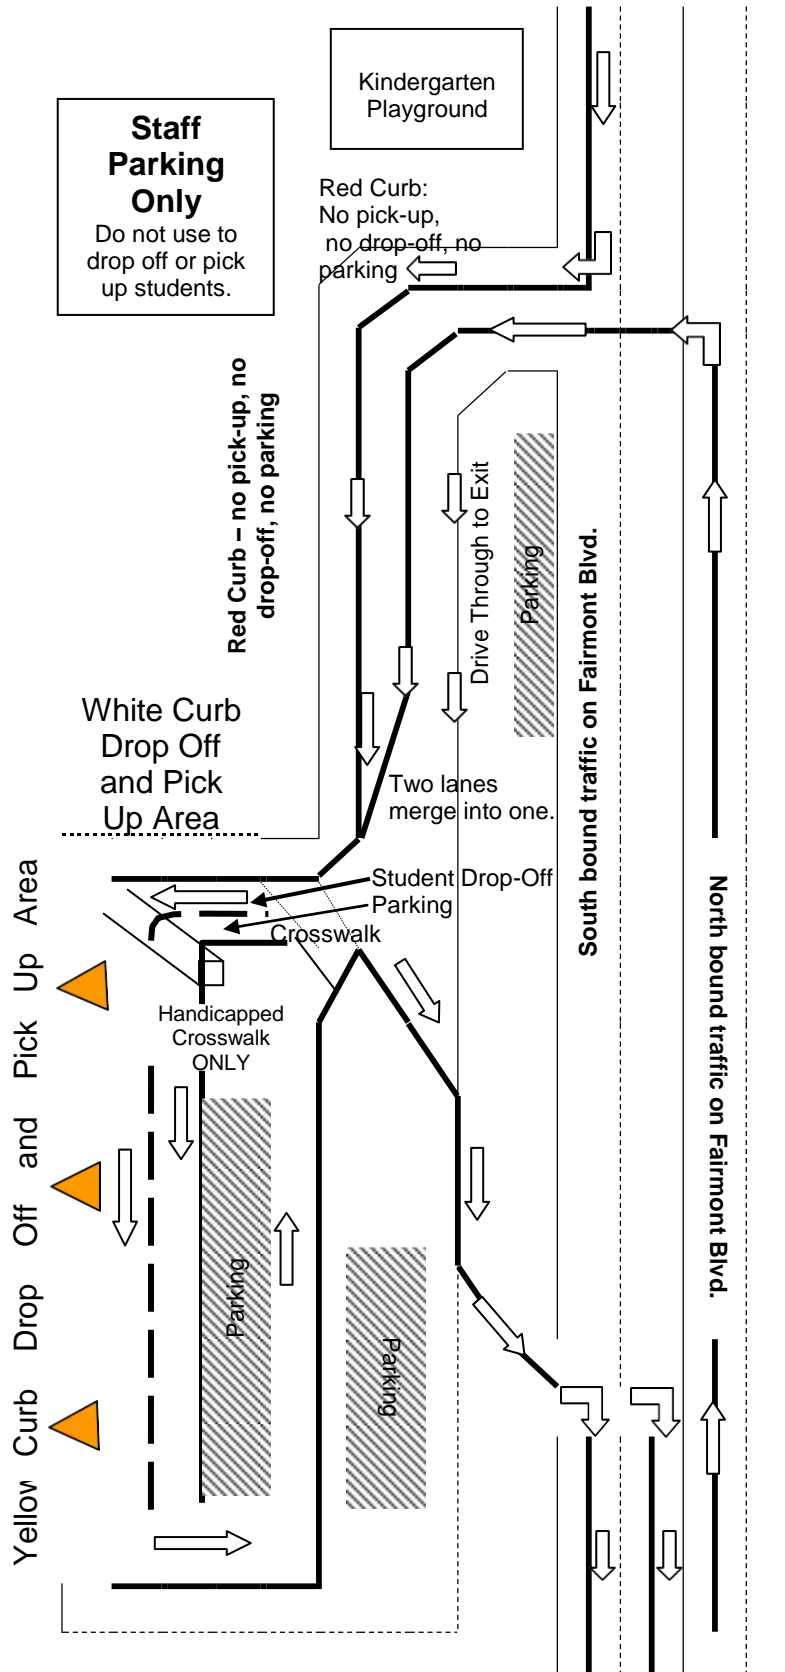

FRONT OF SCHOOL TRAFFIC PATTERN

(Cars entering from and exiting onto Fairmont Blvd.)

PARKING

If you choose to park your car in the lot, please get out and walk your child safely to or from the yellow curb. Please do not park in staff or admin spaces.

DROP OFF and PICK UP

The yellow curb is the only area where children are allowed to exit and enter cars.

Pull up all the way to the end.

Wait until your car has passed the Yellow crosswalk before dropping off or picking up children.

ENTERING

There are two lanes of cars entering the driveway from Fairmont Blvd.

Cars traveling south on Fairmont, stay to the right.

Cars traveling north on Fairmont, stay to the left.

EXITING

RIGHT TURN ONLY

when exiting the school between:
8:00 – 9:00 A.M. /
1:30 – 3:30 P.M.

There are two lanes to make right turns onto Fairmont.