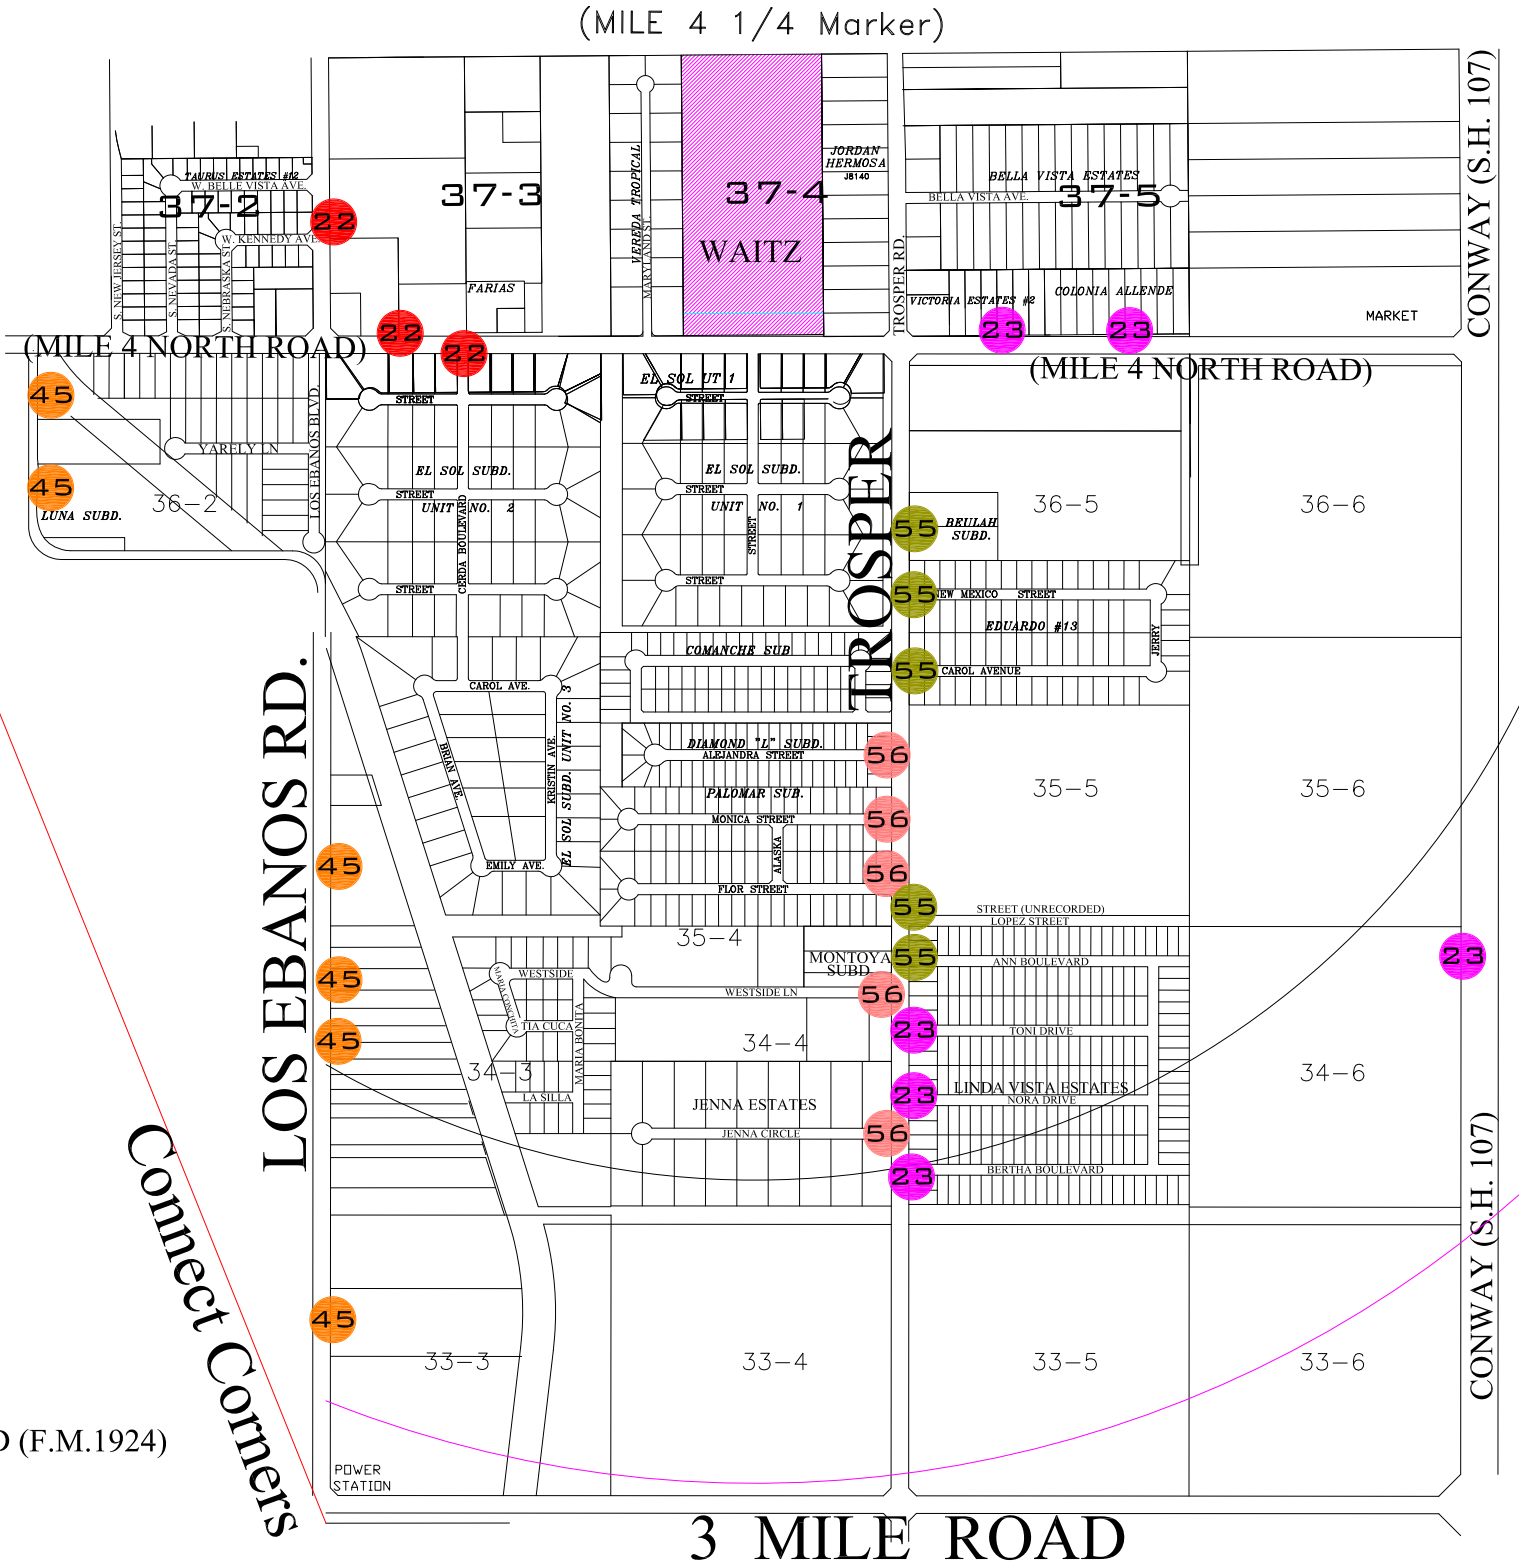

**TRANSPORTATION
SCHOOL BUS STOPS**

SCHOOL ROUTES

**Route 23 a.m.
Route 23 p.m.**

**Route 56 a.m.
Route 56 p.m.**

**Route 22 a.m.
Route 22 p.m.**

**Route 25 a.m.
Route 25 p.m.**

**Route 40 a.m.
Route 40 p.m.**

**Route 45 a.m.
Route 45 p.m.**

**Route 55 a.m.
Route 55 p.m.**

Property of Mission Consolidated Independent School District
 Drawn By: Carlos D. Lerma Date: March 04, 2009
 Revised By: Ray Elvira Date: August 15, 2018
 All copyright laws apply. Do not copy unless written
 Permission is obtained by MCISD.

**Waitz
Elementary**
 842 West St. Francis
 Mission, Texas 78574

INSPIRATION

INSPIRATION

3 MILE ROAD

LOS EBANOS RD.

LOS EBANOS RD.

MISSION LATERAL

Connect Corners

Connect Corners

- 22
- 23
- 25
- 40
- 45
- 55
- 56

3 ROAD (F.M.1924)

(MILE 4 1/4 Marker)

(MILE 4 NORTH ROAD)

(MILE 4 NORTH ROAD)

3 MILE ROAD

CONWAY (S.H. 107)