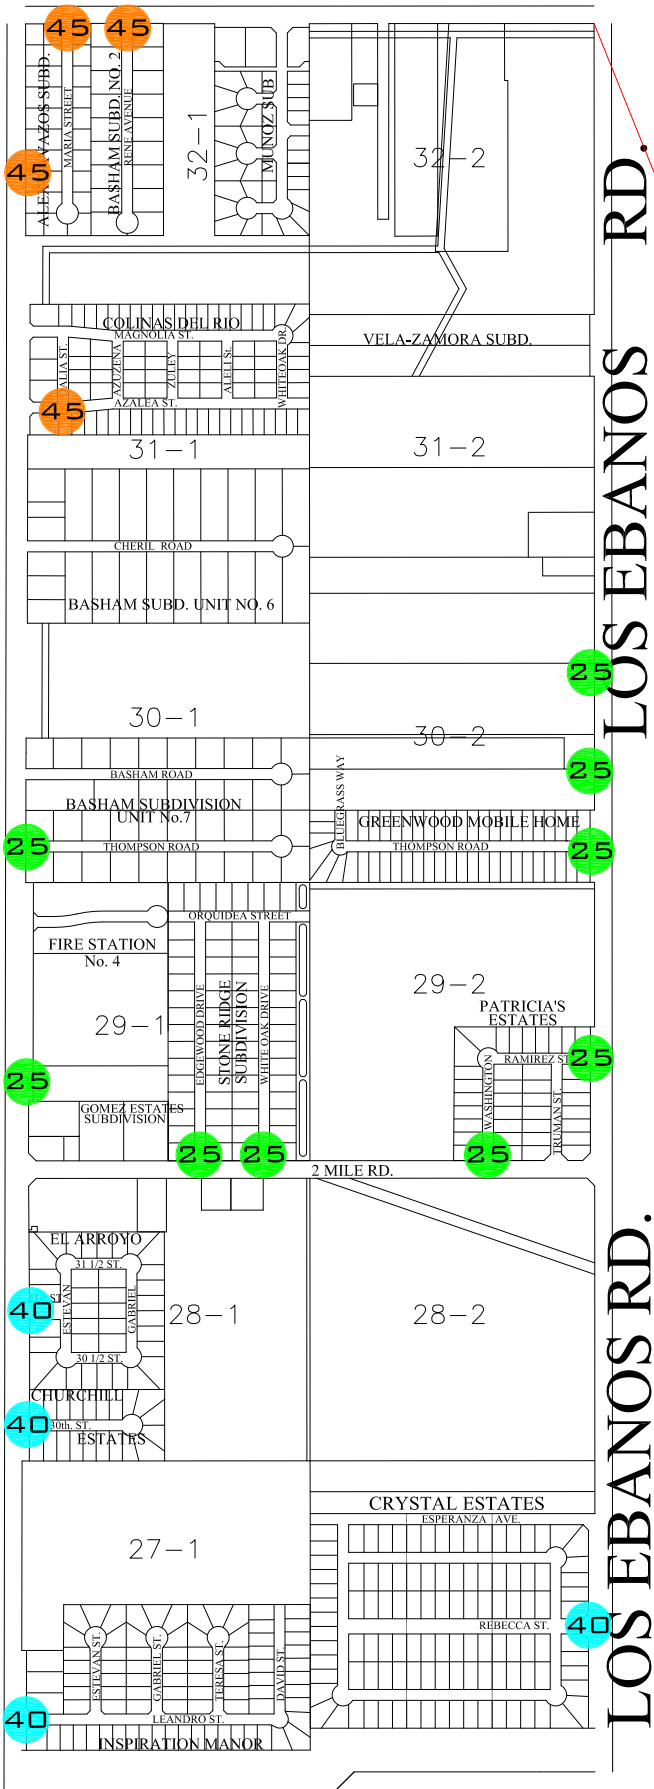

**Route 45 a.m.
Route 45 p.m.**

**Route 55 a.m.
Route 55 p.m.**

Property of Mission Consolidated Independent School District
 Drawn By: Carlos D. Lerma Date: March 04, 2009
 Revised By: Ray Elvira Date: August 15, 2018
 All copyright laws apply. Do not copy unless written
 Permission is obtained by MCISD.

**Waitz
Elementary**
 842 West St. Francis
 Mission, Texas 78574

INSPIRATION

INSPIRATION

3 MILE ROAD

LOS EBANOS RD.

LOS EBANOS RD.

MISSION LATERAL

Connect Corners

Connect Corners

- 22
- 23
- 25
- 40
- 45
- 55
- 56

3 ROAD (F.M.1924)

(MILE 4 1/4 Marker)

(MILE 4 NORTH ROAD)

(MILE 4 NORTH ROAD)

3 MILE ROAD

CONWAY (S.H. 107)

CONWAY (S.H. 107)