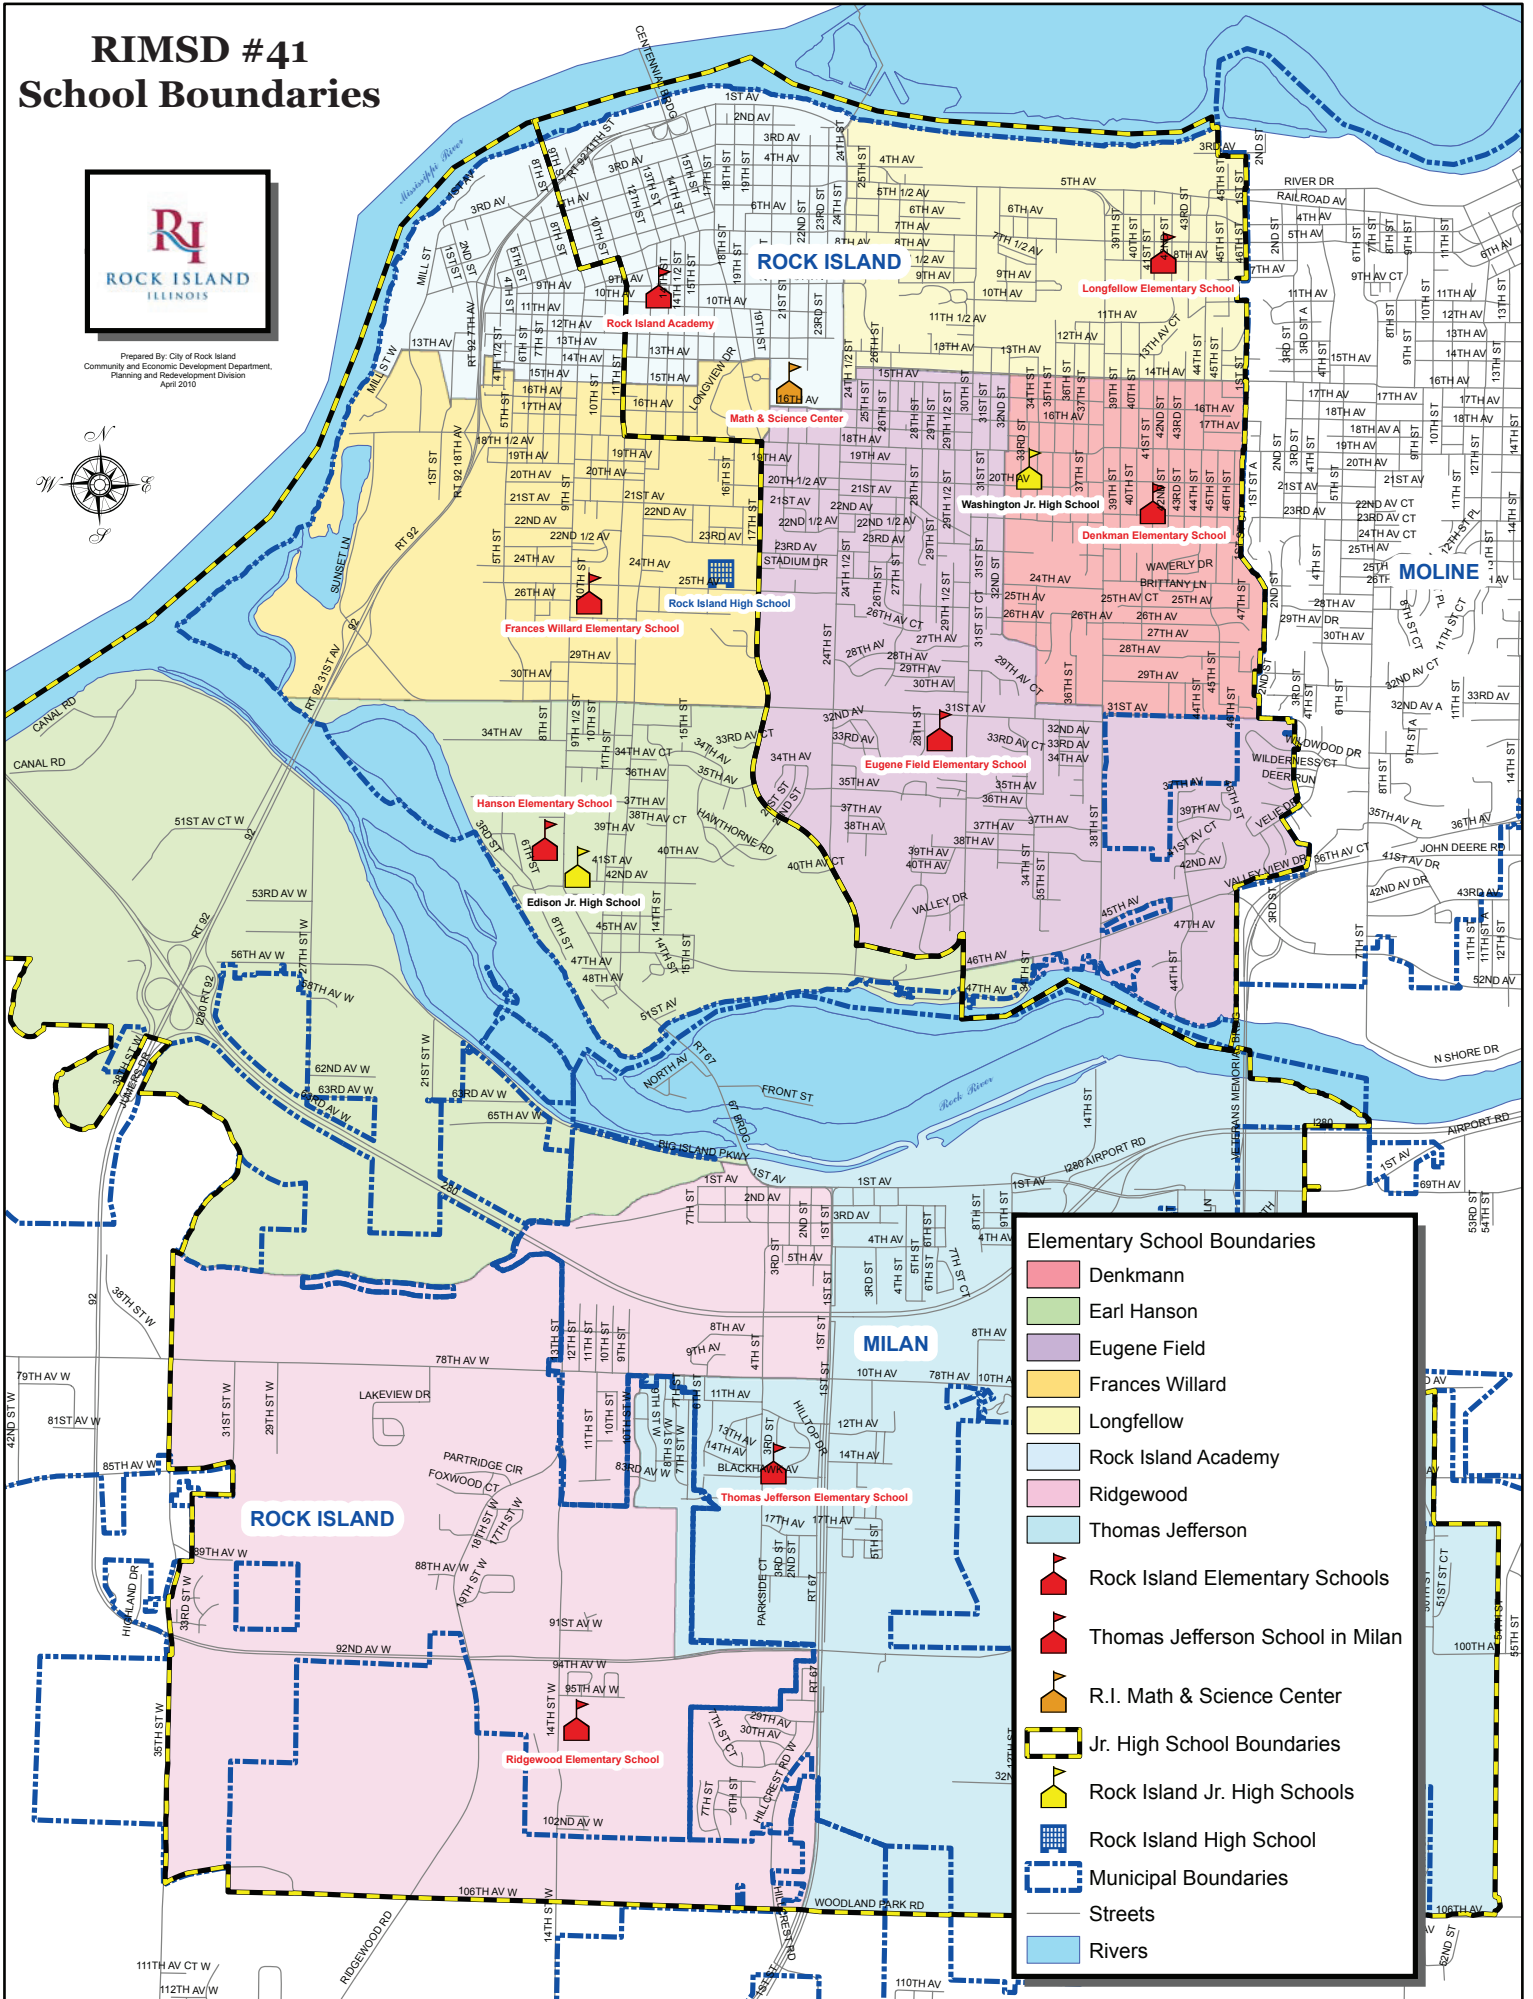

RIMSD #41 School Boundaries

Elementary School Boundaries

- Denkmann
- Earl Hanson
- Eugene Field
- Frances Willard
- Longfellow
- Rock Island Academy
- Ridgewood
- Thomas Jefferson
- Rock Island Elementary Schools
- Thomas Jefferson School in Milan
- R.I. Math & Science Center
- Jr. High School Boundaries
- Rock Island Jr. High Schools
- Rock Island High School
- Municipal Boundaries
- Streets
- Rivers