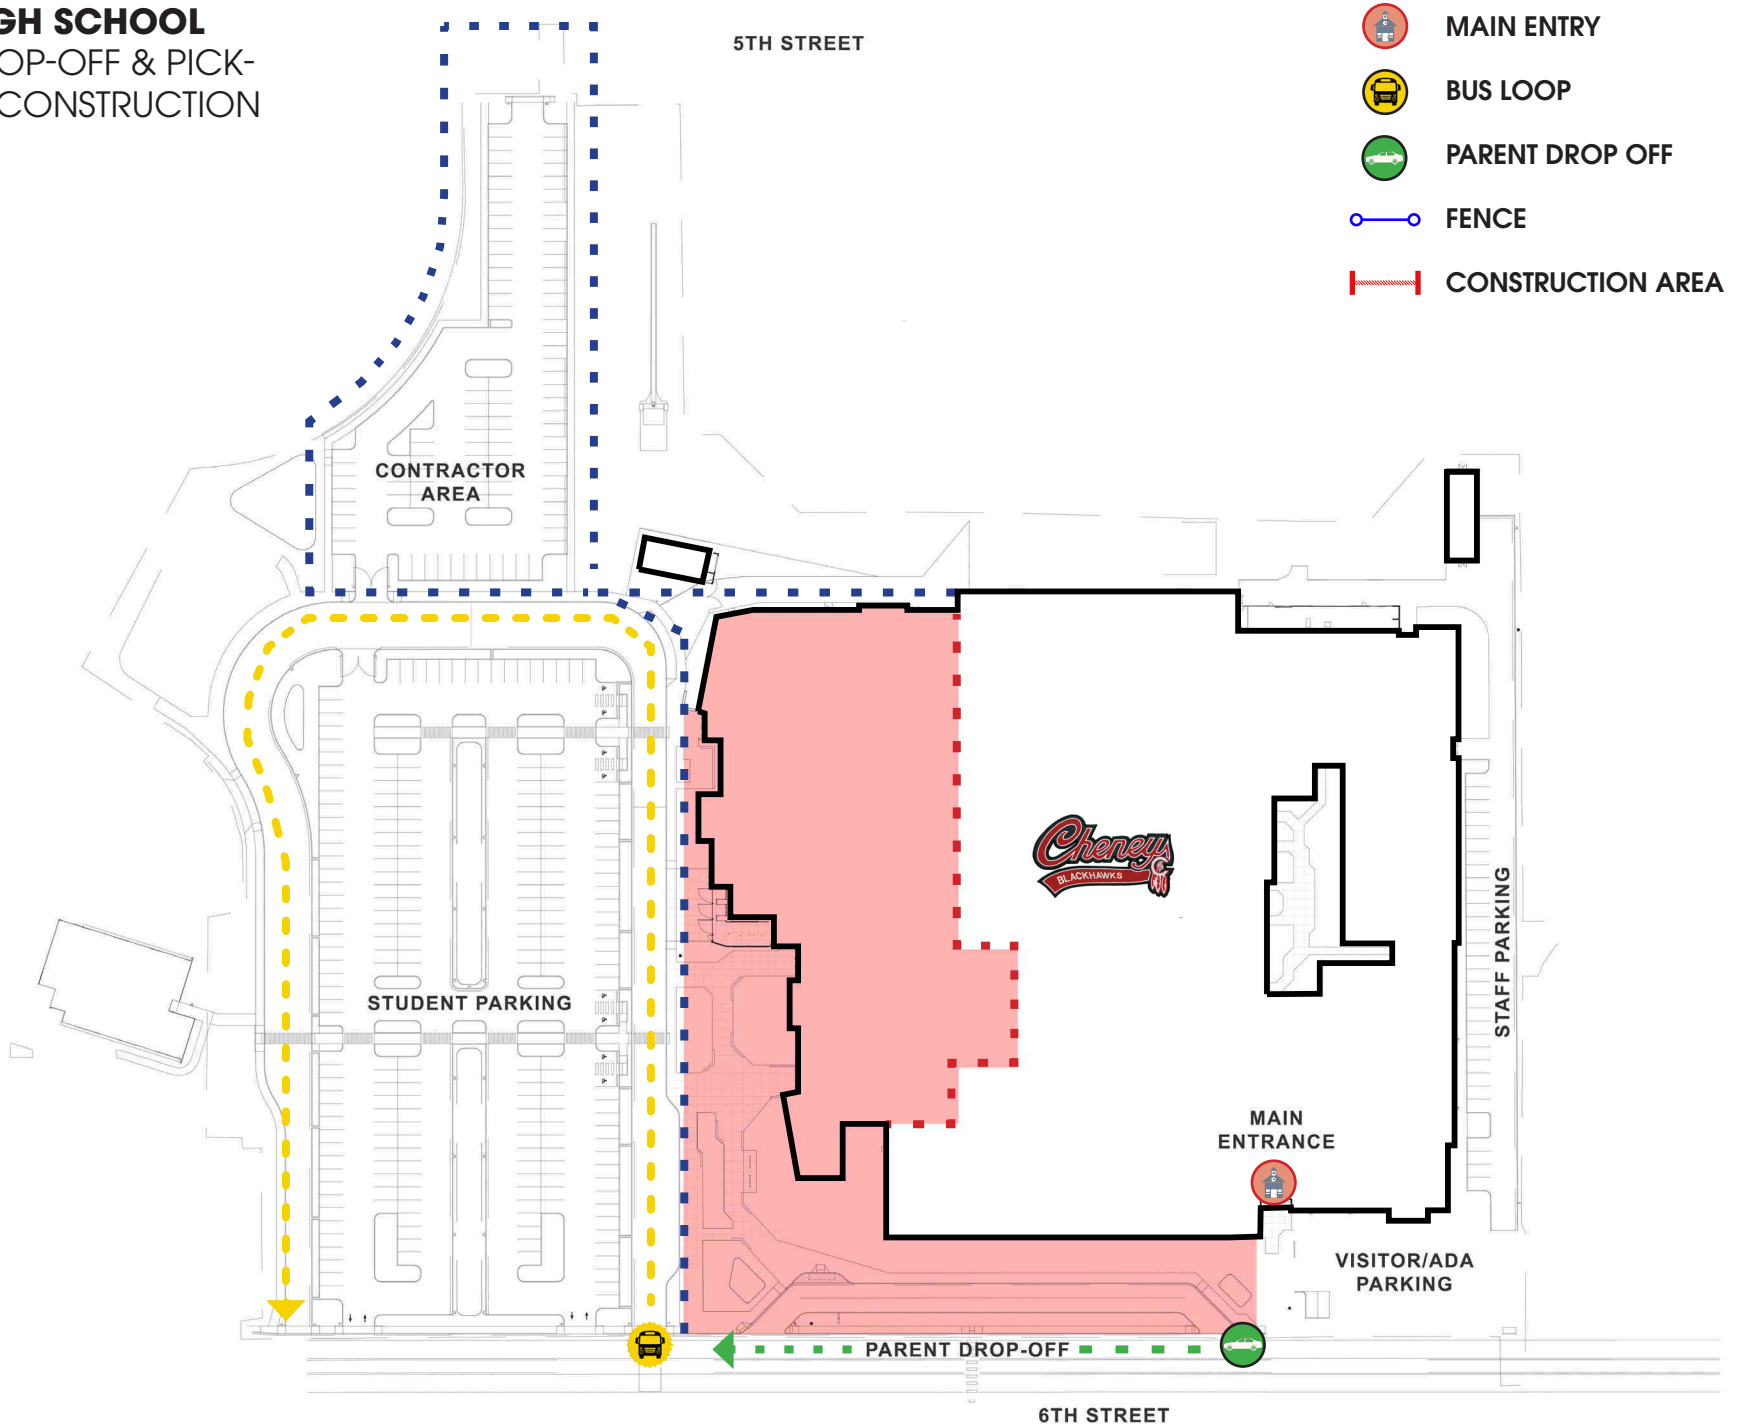

CHENEY HIGH SCHOOL

STUDENT DROP-OFF & PICK-UP DURING CONSTRUCTION

-  MAIN ENTRY
-  BUS LOOP
-  PARENT DROP OFF
-  FENCE
-  CONSTRUCTION AREA

6TH STREET