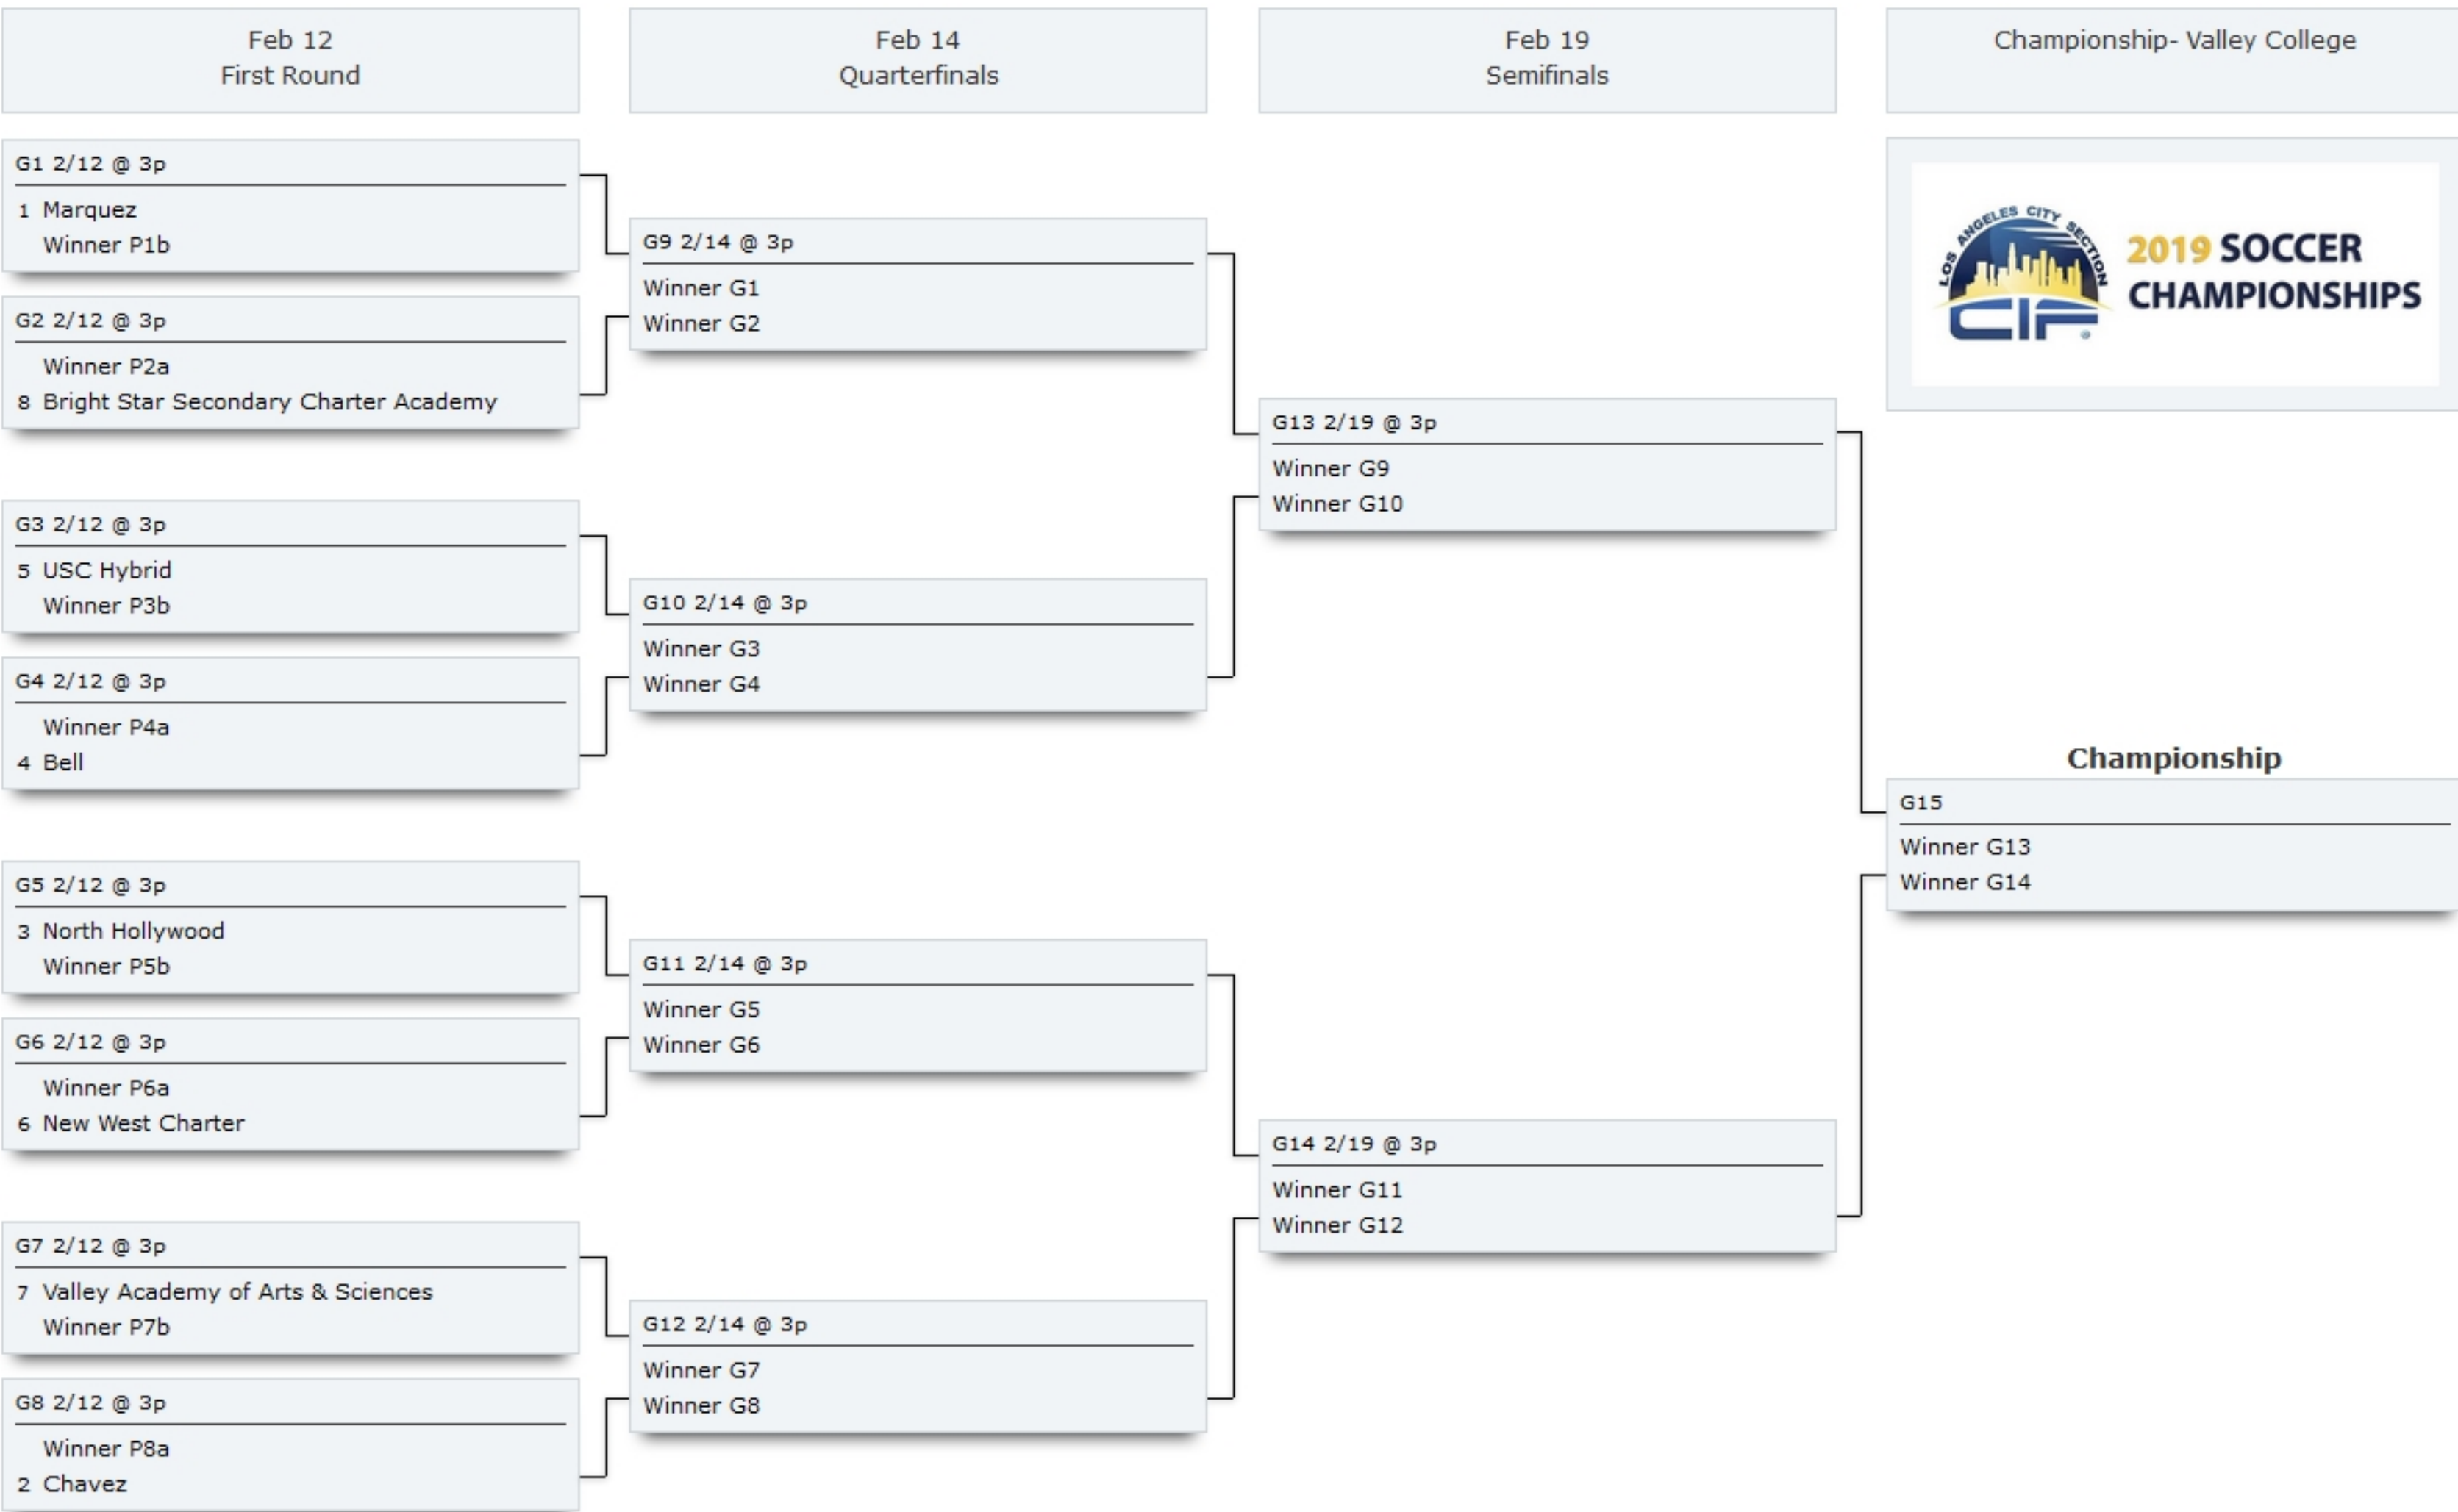

CIFLACS Girls Soccer Playoffs - Division II

Location Various Cities, CA

Play-in Games

Feb 7
Wild Card

Winner at #1 Seed

P1b 2/7 @ 3p
17 Mendez
16 Banning

Winner at #8 Seed

P2a 2/7 @ 3p
9 Northridge Academy
24 Community Charter

Winner at #5 Seed

P3b 2/7 @ 3p
21 Fulton
12 Sylmar

Winner at #4 Seed

P4a 2/7 @ 3p
13 Fremont
20 Los Angeles CES

Winner at #3 Seed

P5b 2/7 @ 3p
19 Sherman Oaks CES
14 Hollywood

Winner at #6 Seed

P6a 2/7 @ 3p
11 Arleta
22 Westchester

Winner at #7 Seed

P7b 2/7 @ 3p
23 Canoga Park
10 Harbor Teacher

Winner at #2 Seed

P8a 2/7 @ 3p
15 University
18 Smidt Tech