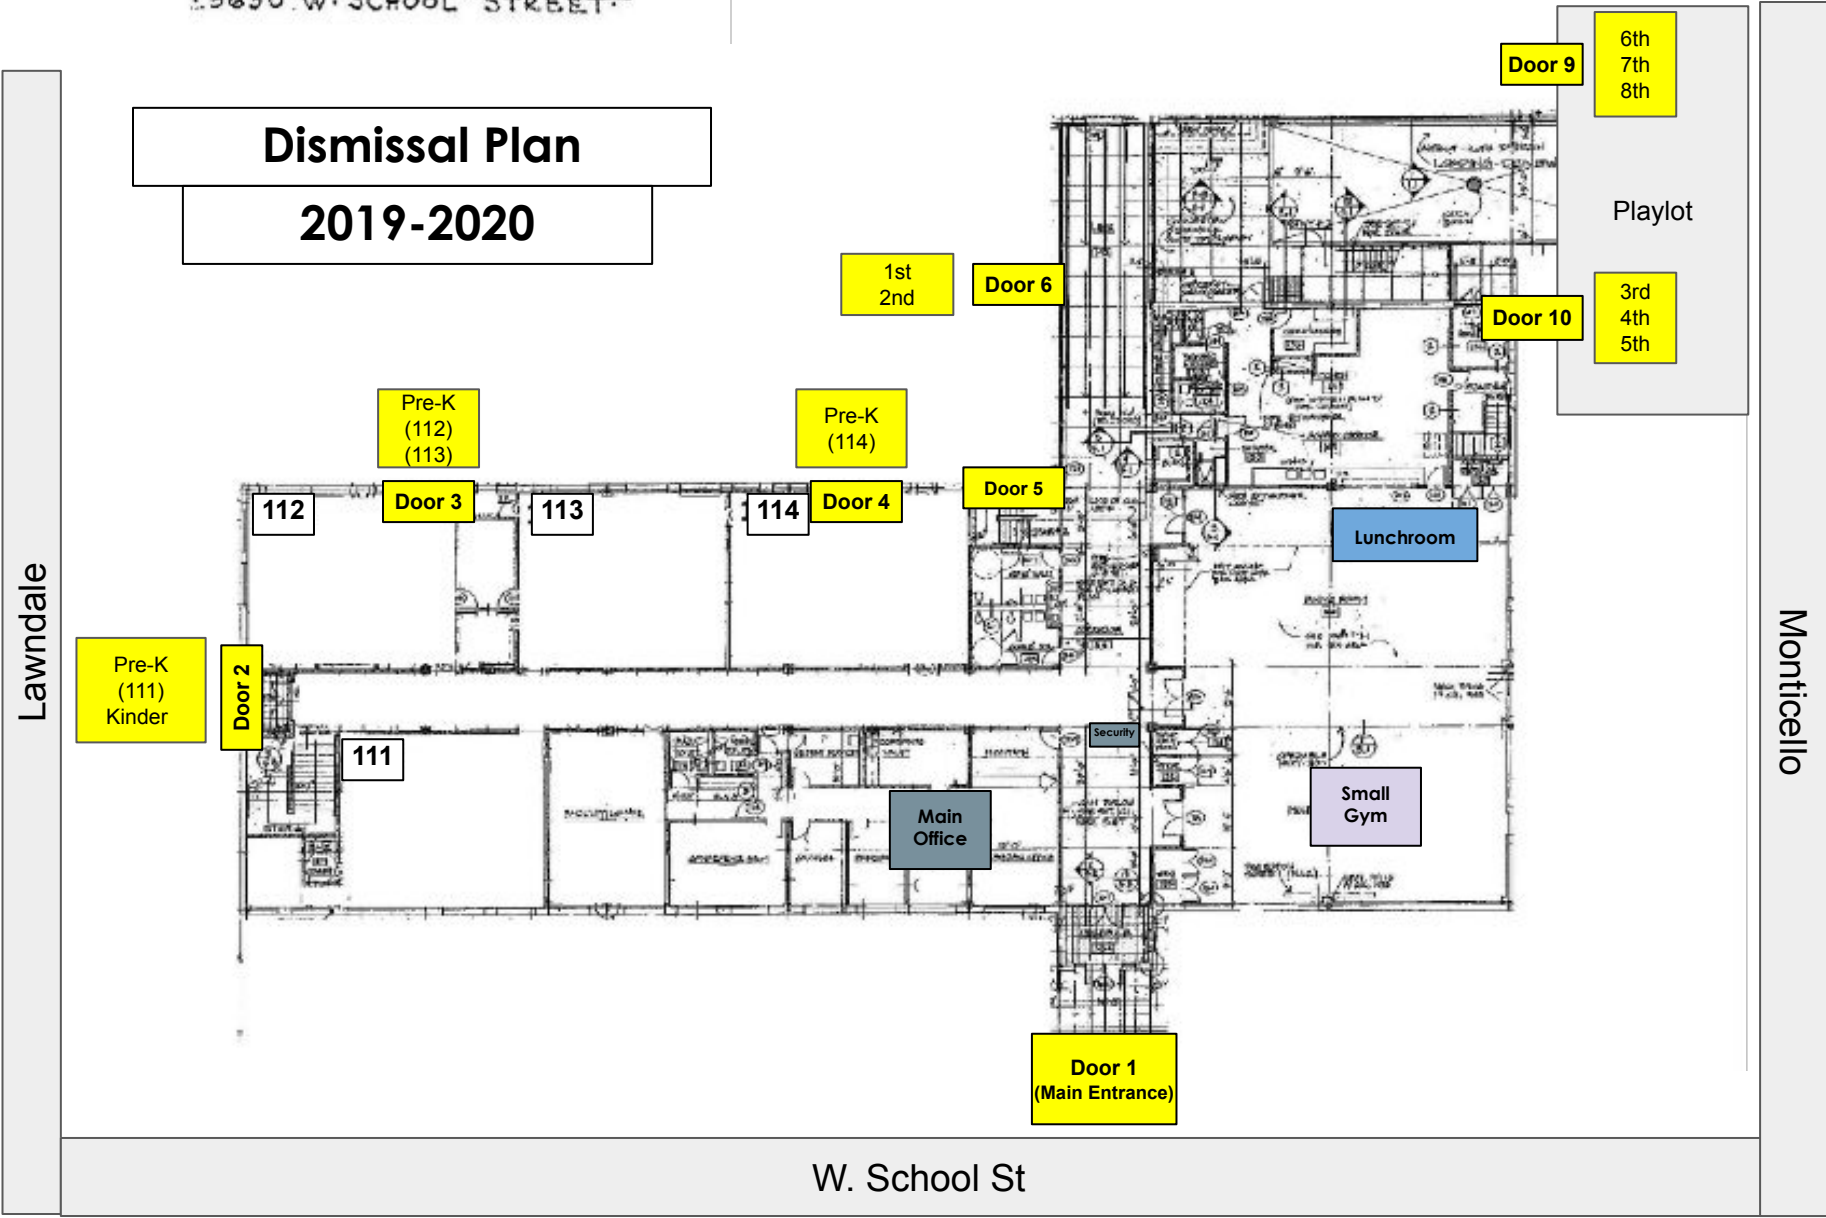

H.W. REILLY SCHOOL
 3650 W. SCHOOL STREET

- Notes:**
- Door #2 opens at 7:20am for K-2 students **EATING BREAKFAST** only
 - Door #10 opens at 7:20am for 3-8 students **EATING BREAKFAST** only
 - Vehicle Drop-Off Zones are available on Monticello & Lawndale between 7:30 - 7:45am
 - Doors #2, #9, and #10 open at 7:45am for entry
 - PreK students go to their assigned entry door at 7:45am to meet their teacher
 - Late arrivals (after 7:45am) will need to use Door #1 (Main Entrance)

**Entry Plan
 2019-2020**

W. School St

Dismissal Plan

2019-2020

Lawndale

Monticello

W. School St