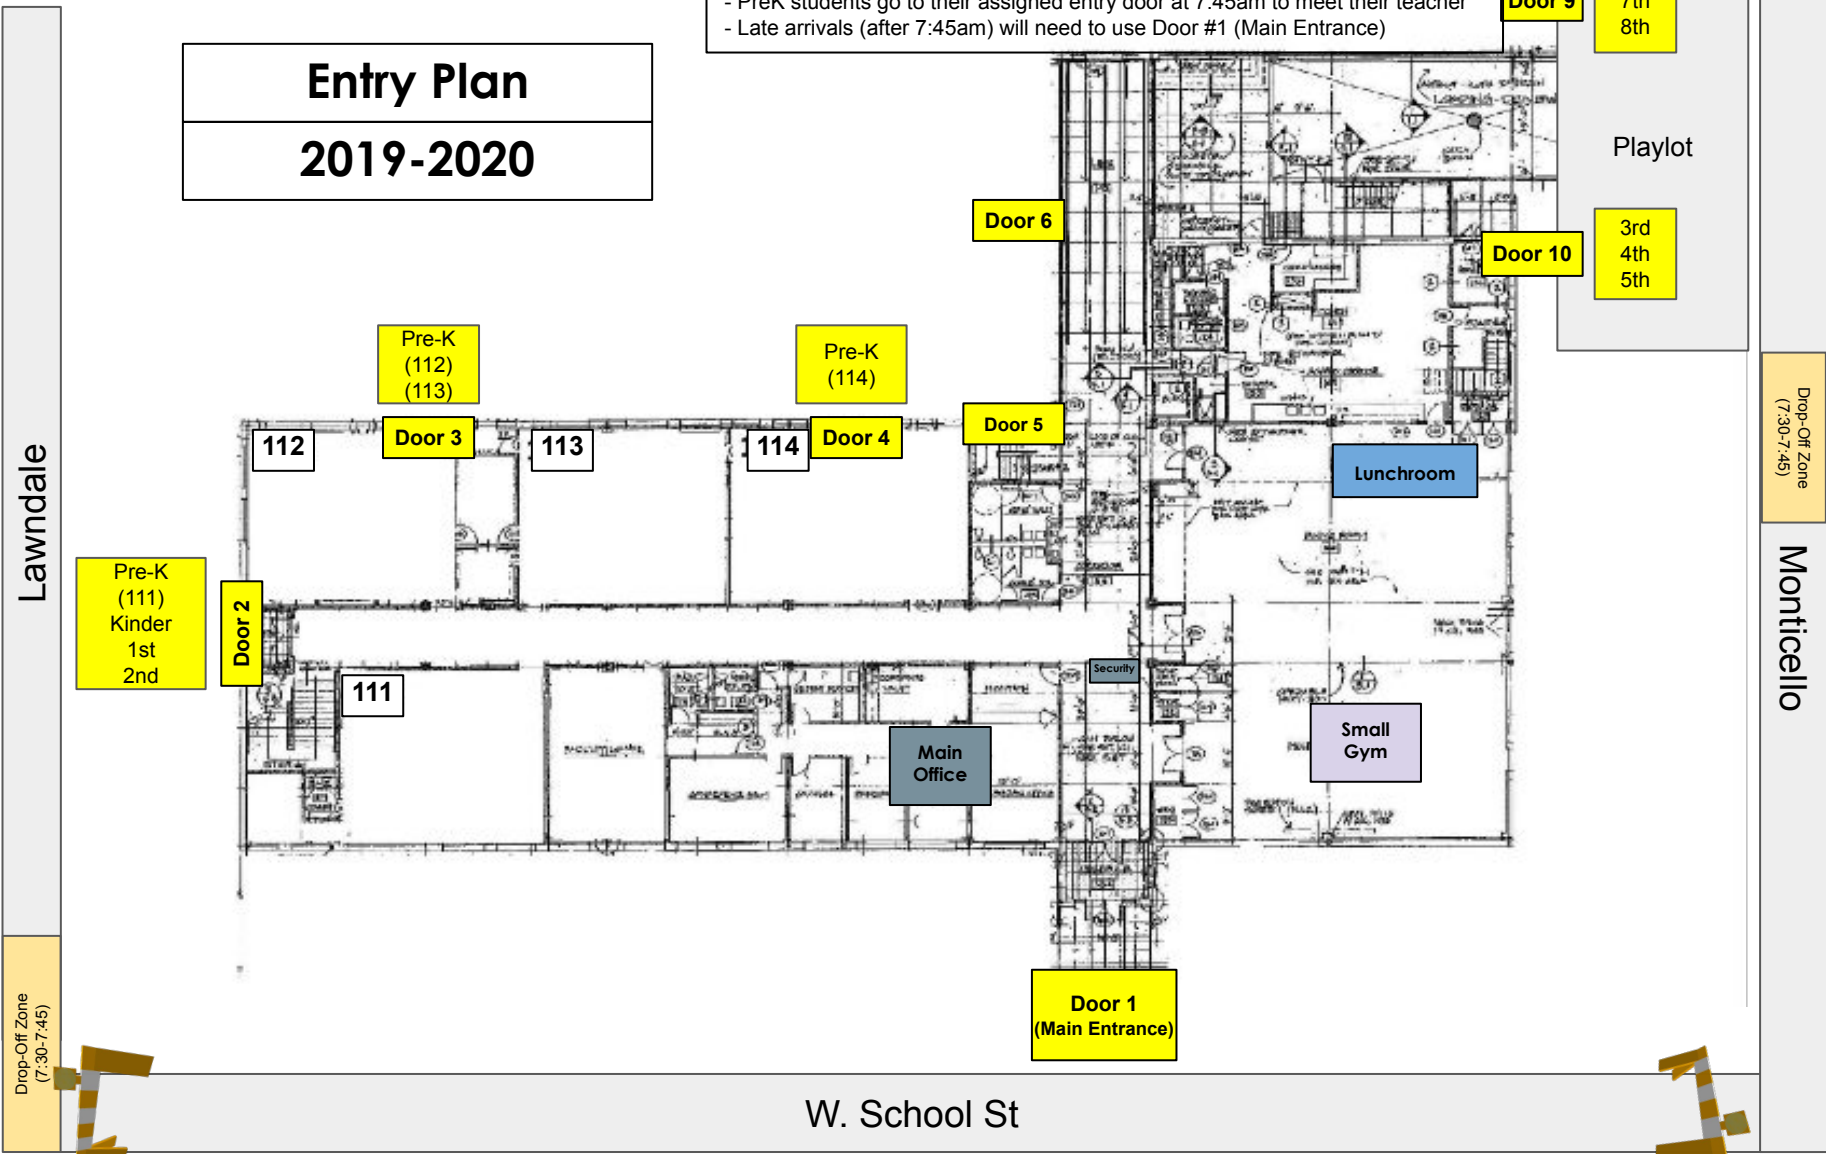

H.W. REILLY SCHOOL
 3650 W. SCHOOL STREET

- Notes:**
- Door #2 opens at 7:20am for K-2 students **EATING BREAKFAST** only
 - Door #10 opens at 7:20am for 3-8 students **EATING BREAKFAST** only
 - Vehicle Drop-Off Zones are available on Monticello & Lawndale between 7:30 - 7:45am
 - Doors #2, #9, and #10 open at 7:45am for entry
 - PreK students go to their assigned entry door at 7:45am to meet their teacher
 - Late arrivals (after 7:45am) will need to use Door #1 (Main Entrance)

**Entry Plan
 2019-2020**

W. School St

Dismissal Plan

2019-2020

Lawndale

Monticello

W. School St