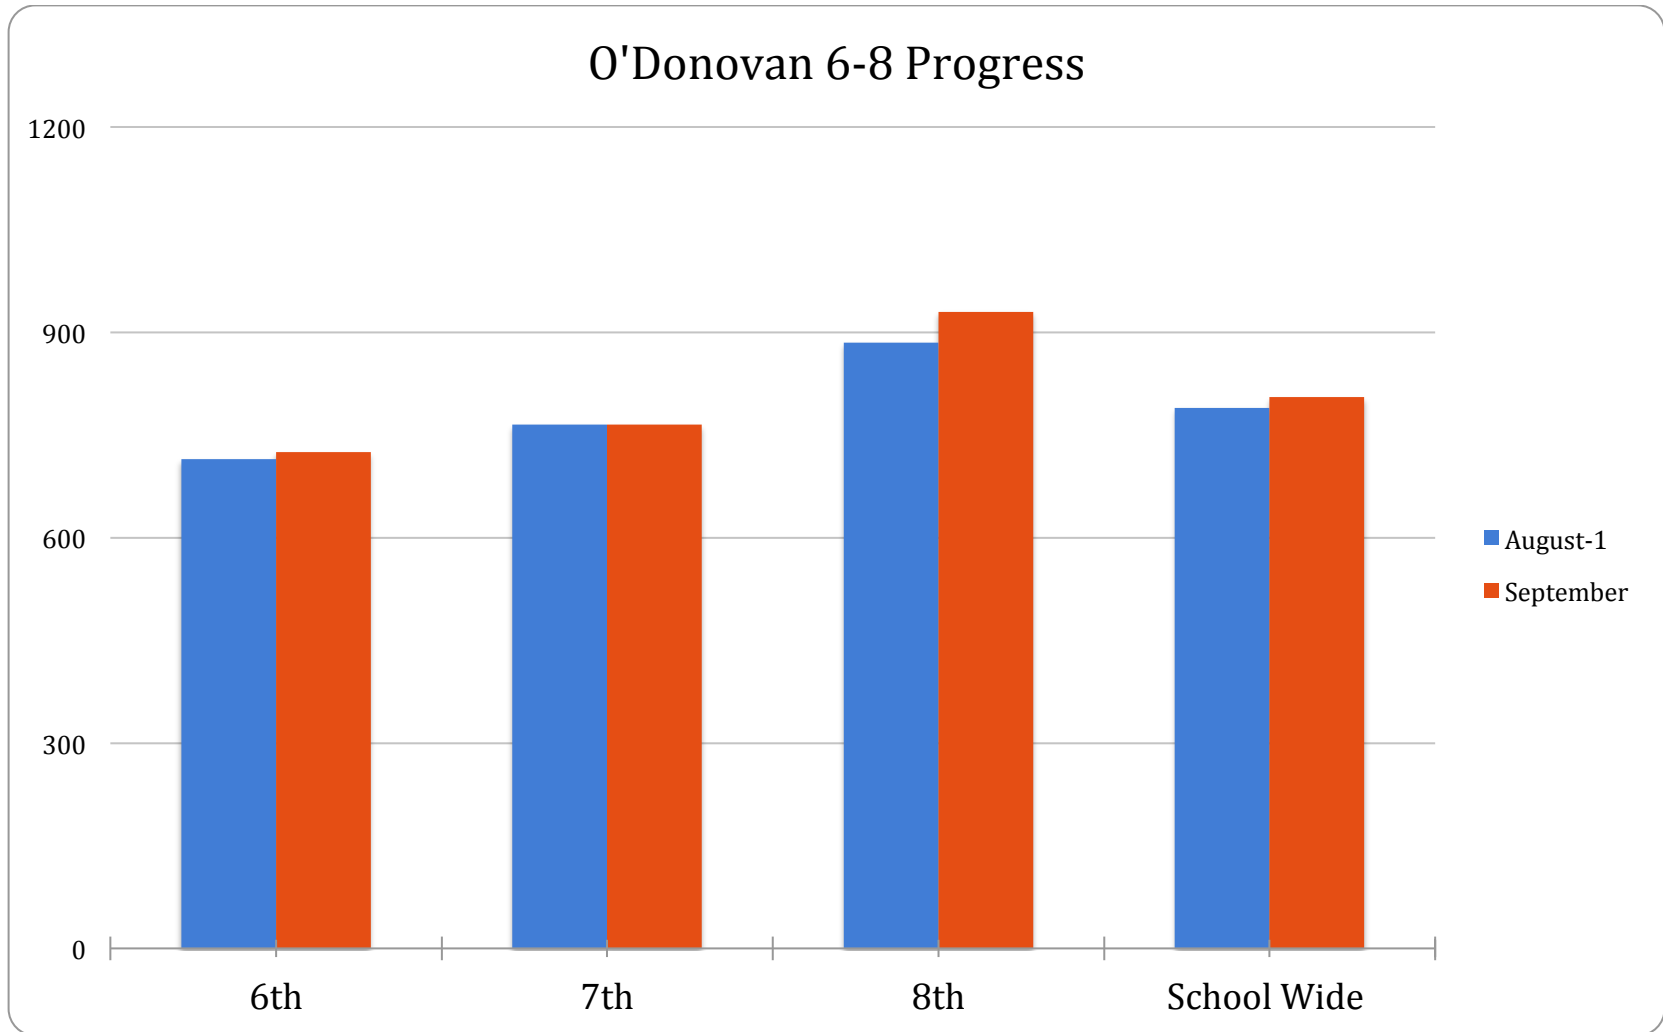

Lexile Progress 6th-8th

6th	715	725
7th	765	765
8th	885	930
School Wide	790	805