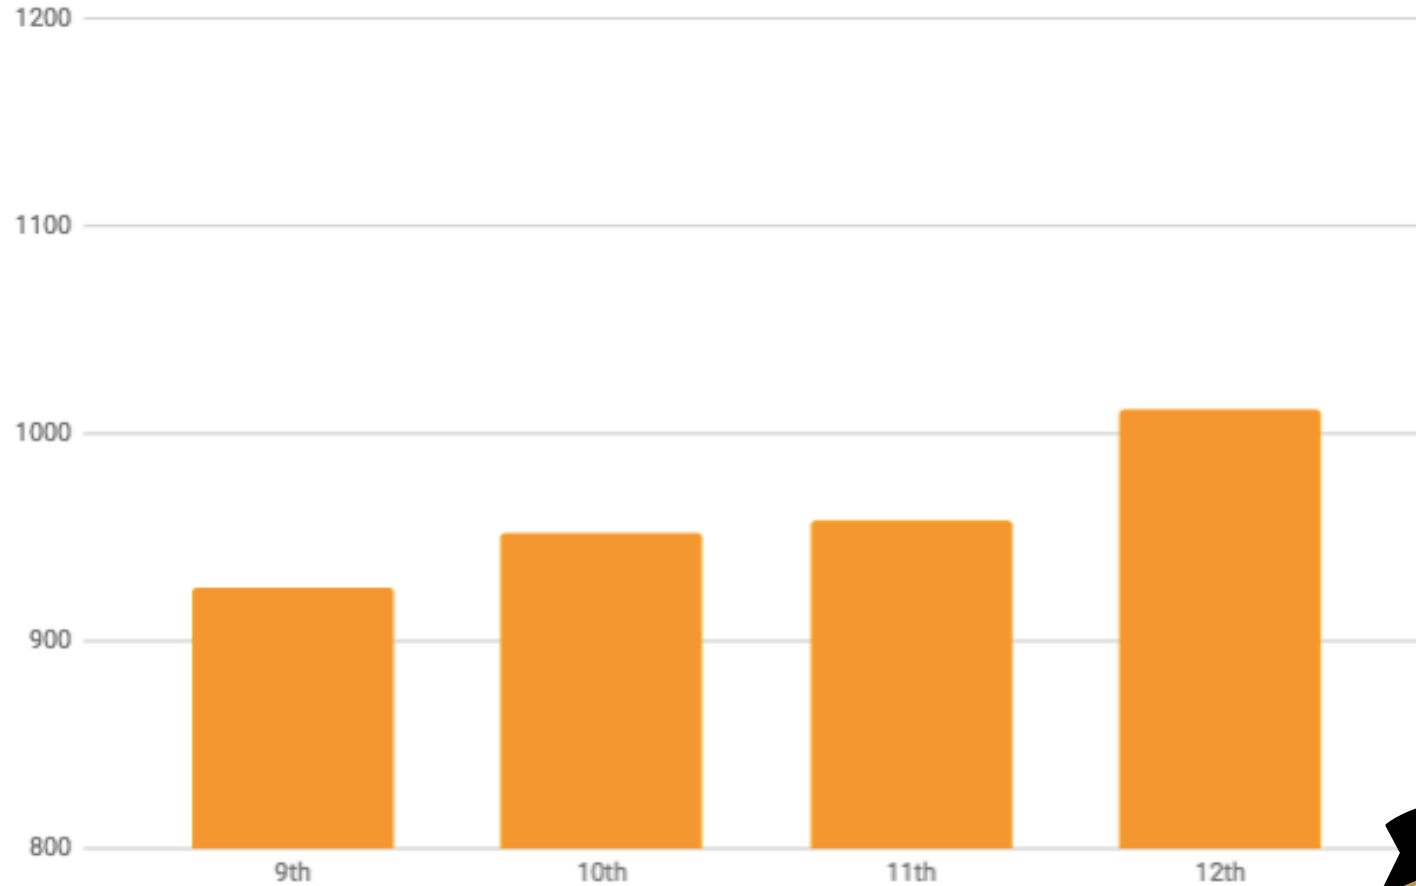

# Ouchi's Current Lexile Level as of August 2018

Ouchi's Current Lexile

9th	926
10th	952
11th	958
12th	1012
School Wide	962