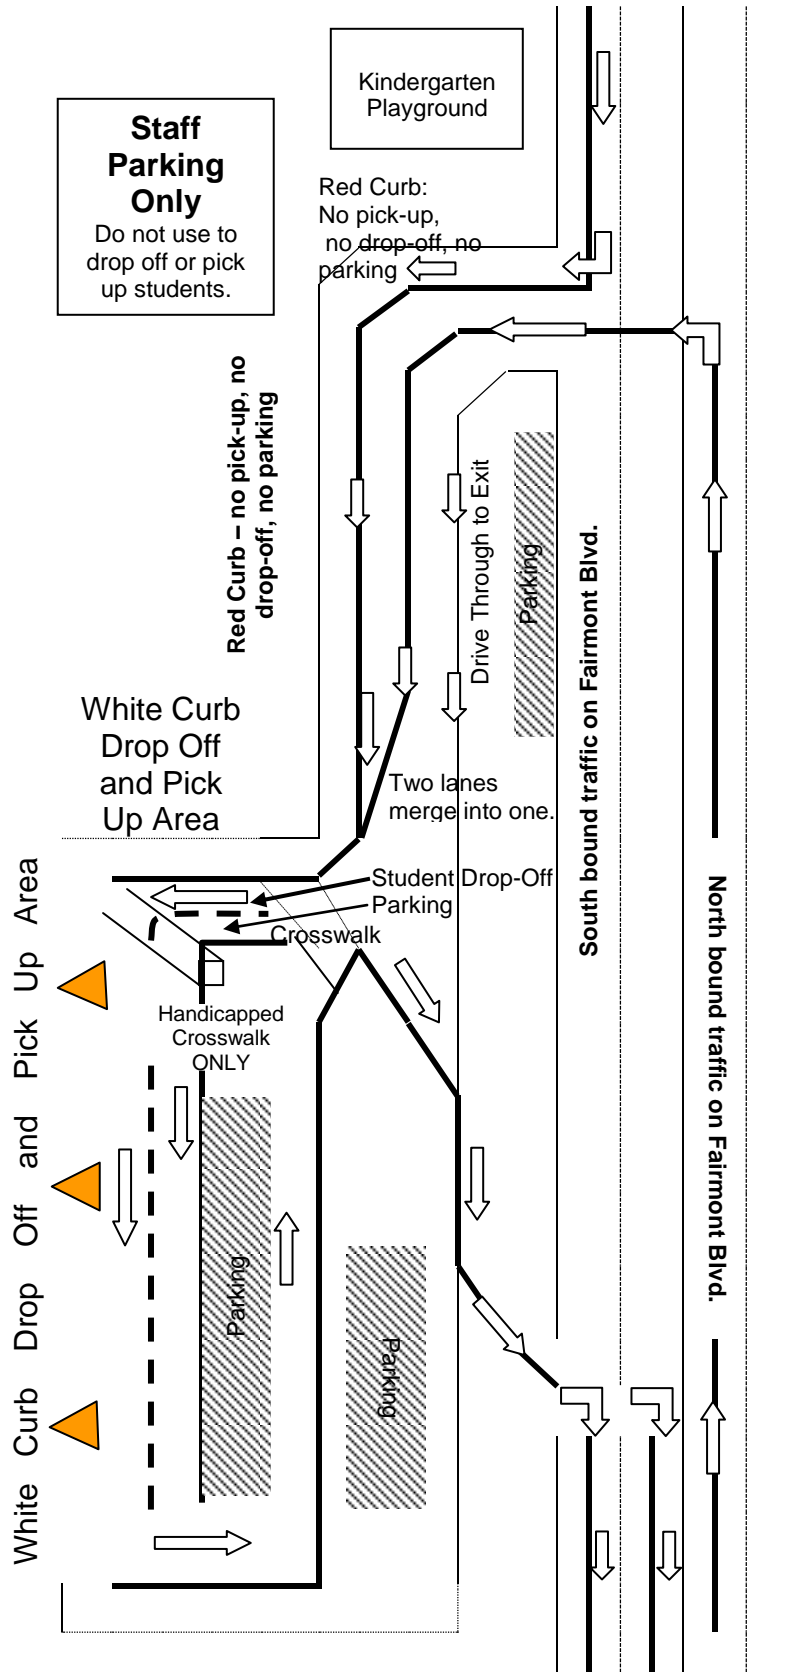

FRONT OF SCHOOL TRAFFIC PATTERN

(Cars entering from and exiting onto Fairmont Blvd.)

PARKING

If you choose to park your car in the lot, please get out and walk your child safely to or from the white curb. Please do not park in staff or admin spaces.

DROP OFF and PICK UP

The white curb is the only area where children are allowed to exit and enter cars.

Pull up all the way to the end.

Wait until your car has passed the Yellow crosswalk before dropping off or picking up children.

ENTERING

There are two lanes of cars entering the driveway from Fairmont Blvd.

Cars traveling south on Fairmont, stay to the right.

Cars traveling north on Fairmont, stay to the left.

EXITING

RIGHT TURN ONLY

when exiting the school between:
8:00 – 9:00 A.M. /
1:30 – 3:30 P.M.

There are two lanes to make right turns onto Fairmont.