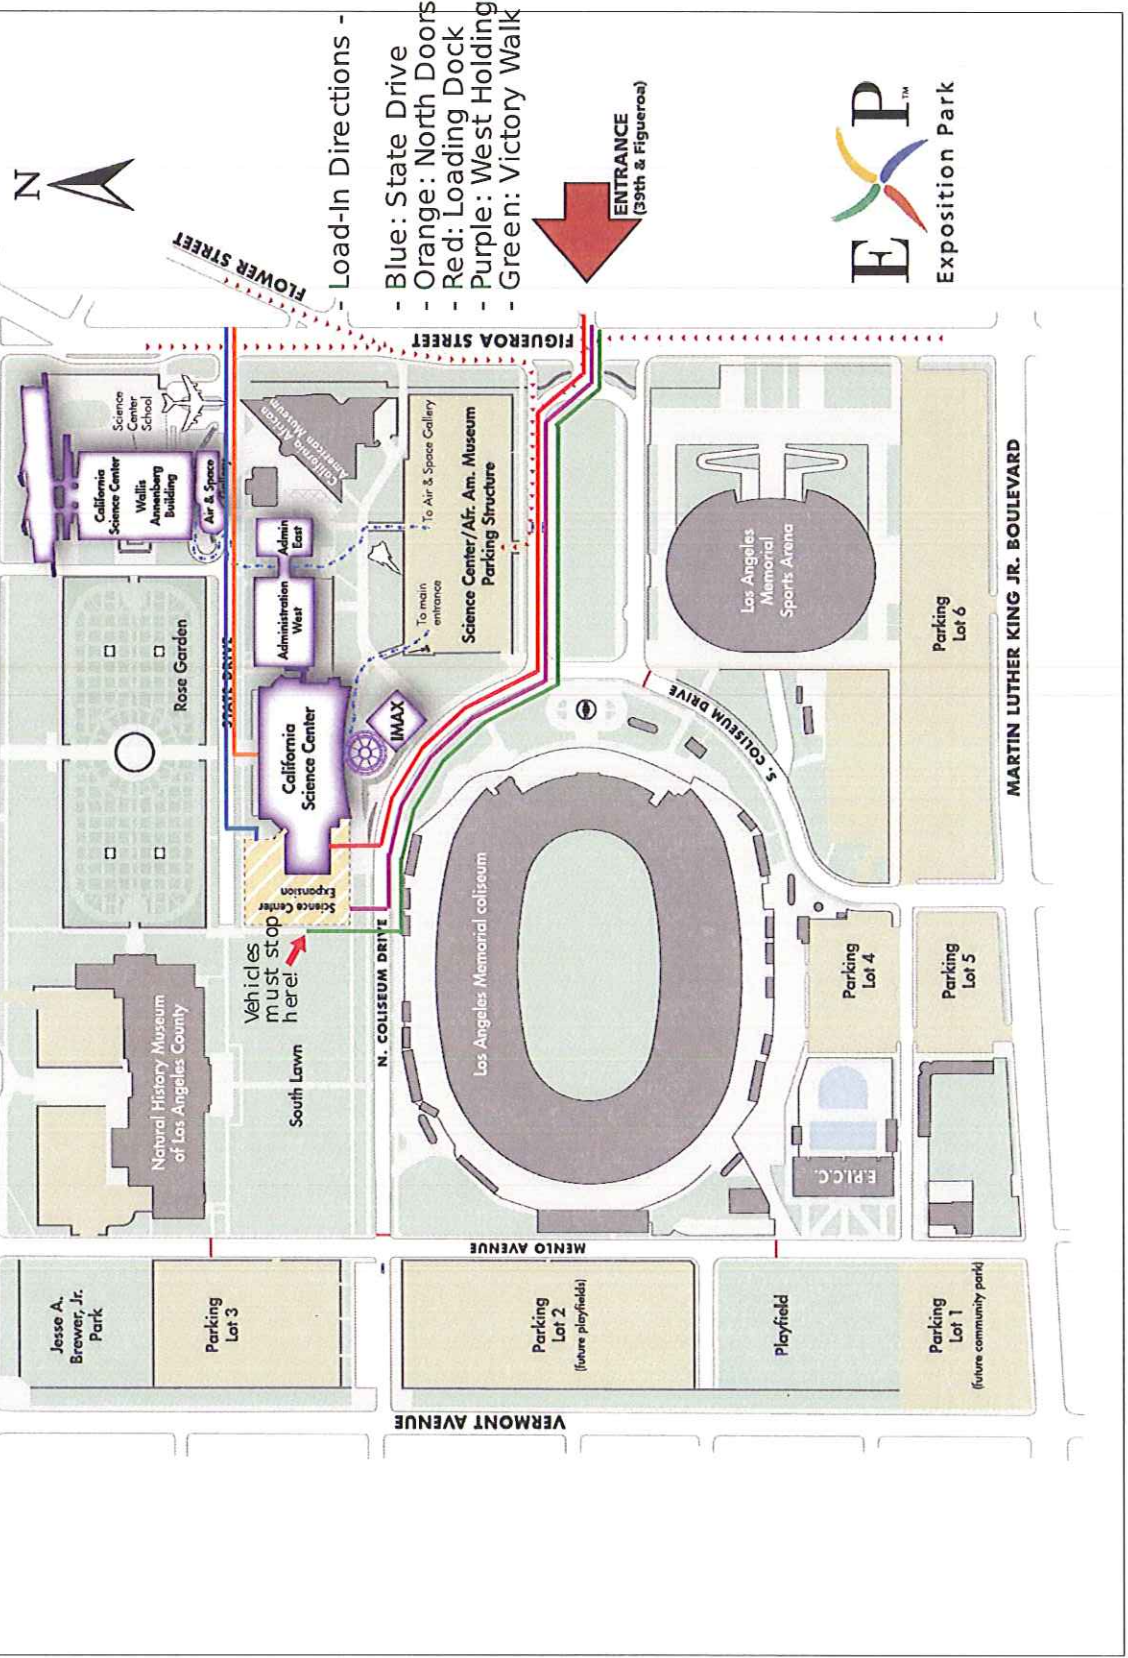

EXPOSITION BOULEVARD

- Load-In Directions -
- Blue: State Drive
  - Orange: North Doors
  - Red: Loading Dock
  - Purple: West Holding
  - Green: Victory Walk

ENTRANCE  
(35th & Figueroa)

Jesse A. Brewer, Jr. Park

Parking Lot 3

Parking Lot 2  
(future playfields)

Playfield

Parking Lot 1  
(future community park)

Natural History Museum of Los Angeles County

South Lawn  
Vehicles must stop here!

California Science Center

IMAX

Los Angeles Memorial Coliseum

Science Center/Afr. Am. Museum Parking Structure

Los Angeles Memorial Sports Arena

Parking Lot 4

Parking Lot 5

Parking Lot 6

MARTIN LUTHER KING JR. BOULEVARD

FLOWER STREET

FIGUEROA STREET

S. COLISEUM DRIVE

N. COLISEUM DRIVE

MENLO AVENUE

VERMONT AVENUE