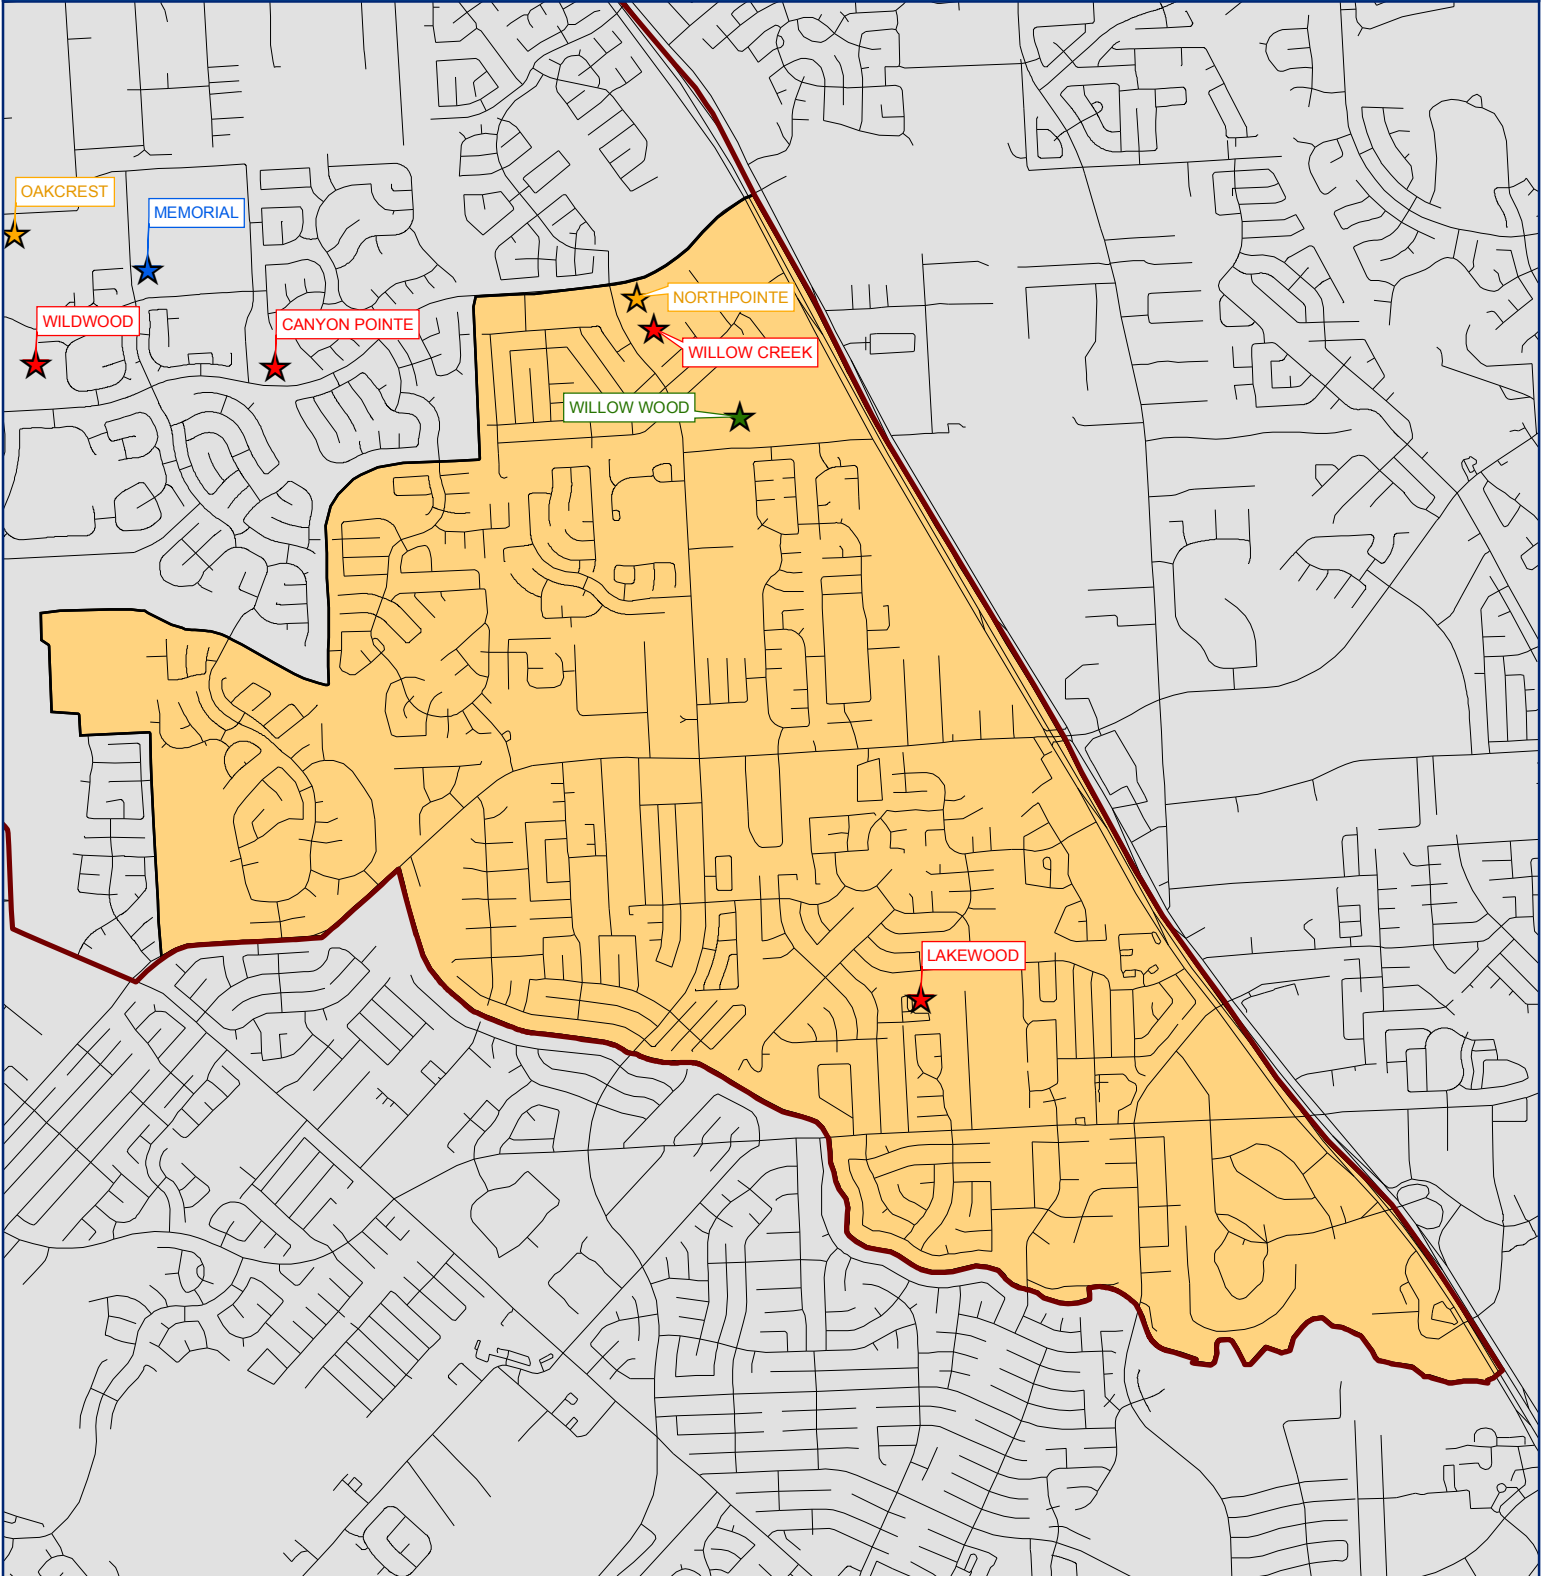

NORTHPOINTE INTERMEDIATE

LEGEND

Intermediate Boundary	Elementary
ISD Boundary	Intermediate
	Junior High
	High School
	Alternative

TEMPLETON
DEMOGRAPHICS

0 0.2 0.4 0.8
Miles