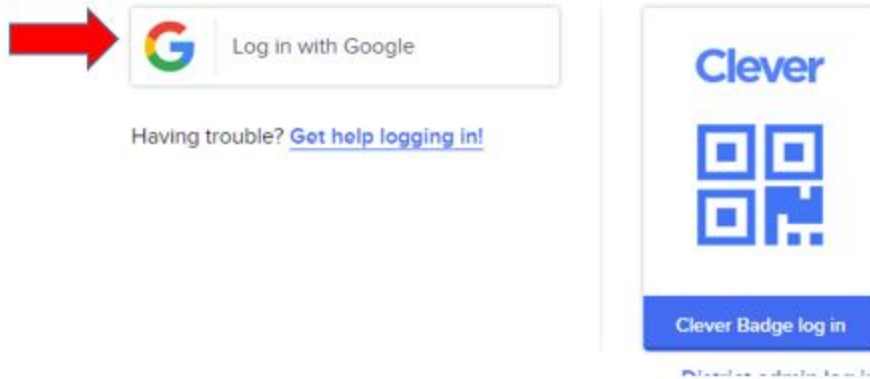

Clever Portal Login Instructions

Go to your portal: <https://clever.com/in/seaford-school-district>

Choose log in with Google