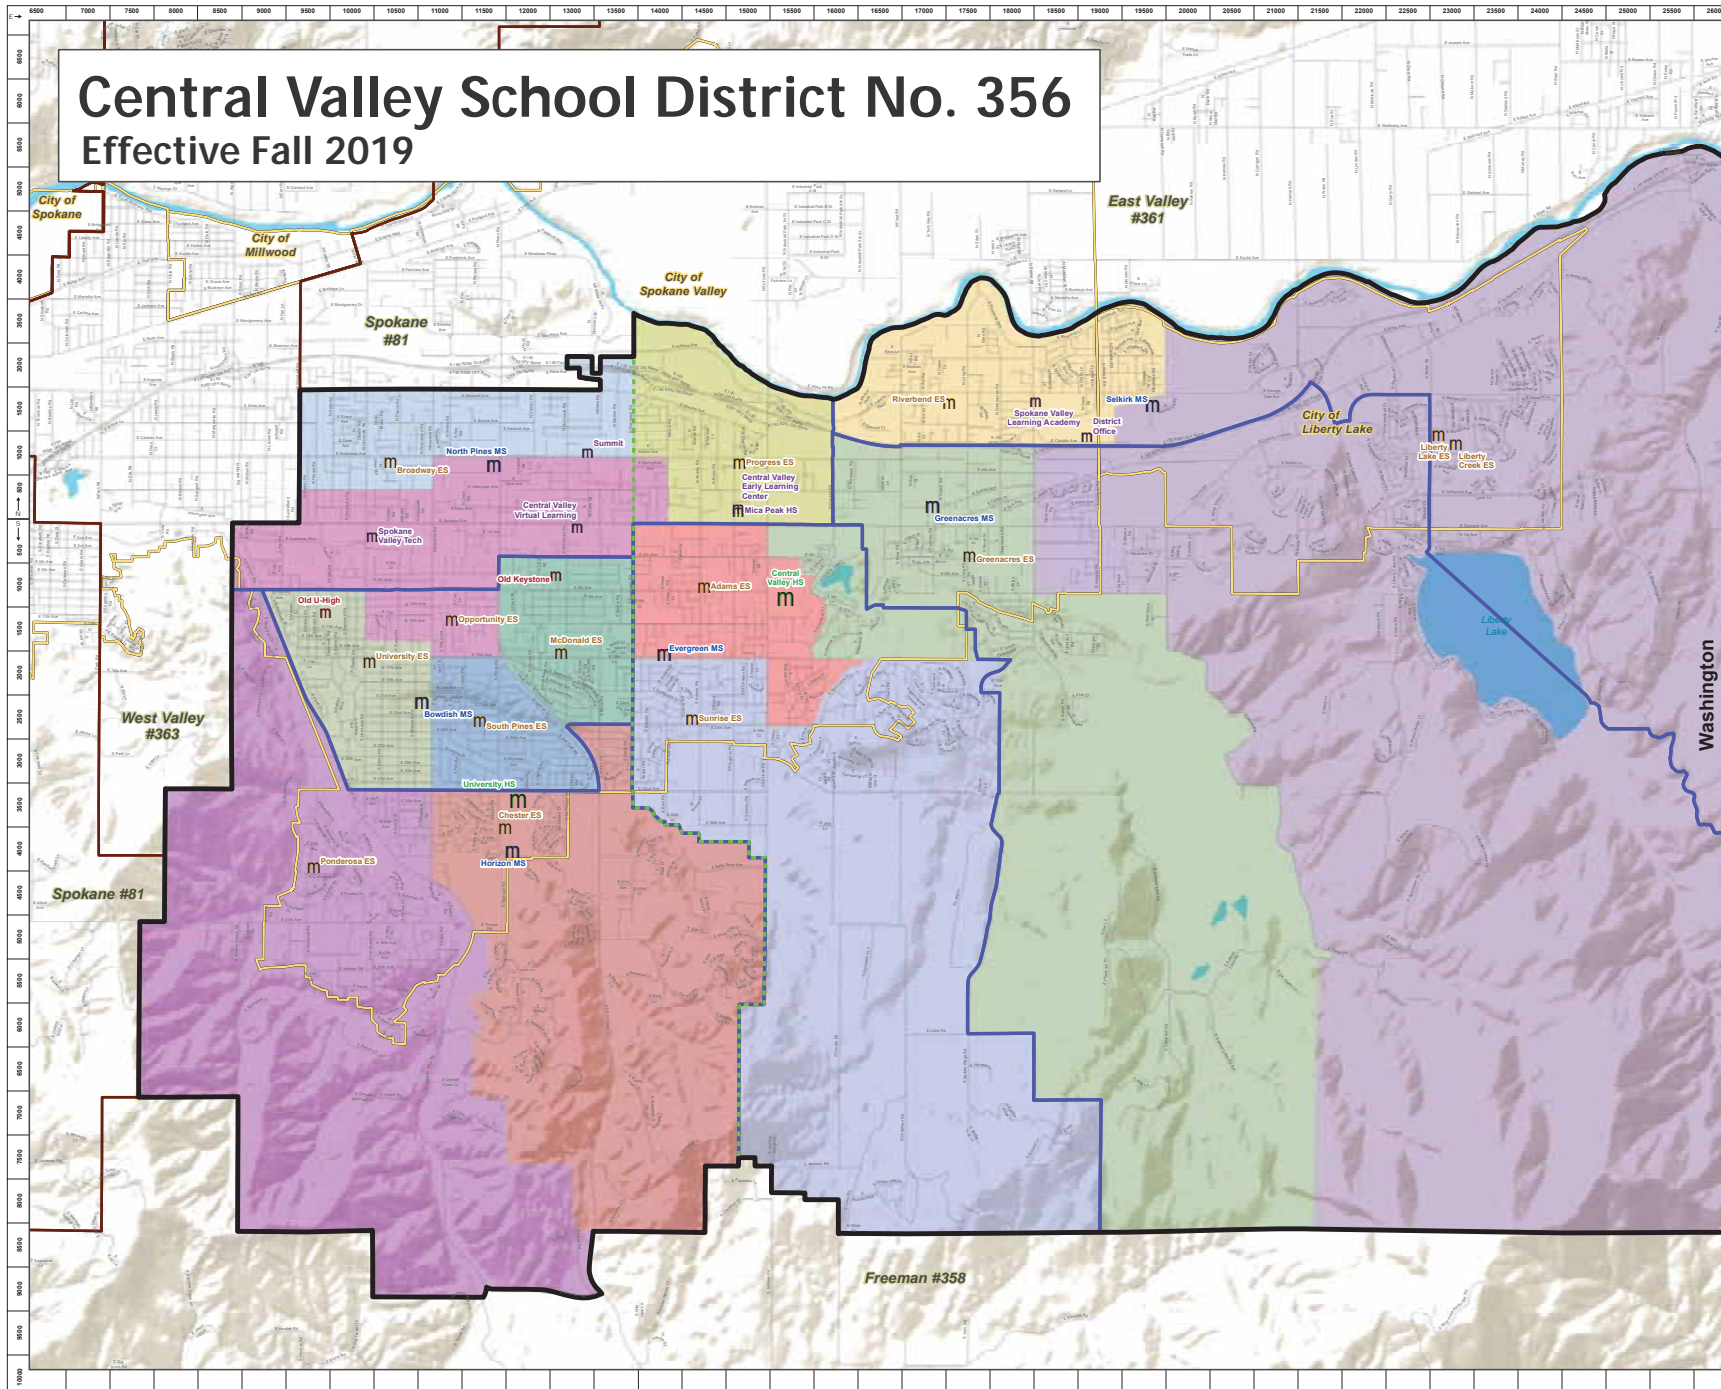

Central Valley School District No. 356

Effective Fall 2019

CENTRAL VALLEY SCHOOL DISTRICT

- m Elementary School
- M Middle School
- M High School
- m Non-Traditional Schools and Centers
- m Additional Buildings
- City Boundary
- District Boundary
- High School Attendance Area
- Middle School Attendance Area

Elementary School Attendance Area

- Adams
- Broadway
- Chester
- Greenacres
- Liberty Creek & Liberty Lake
- McDonald
- Opportunity
- Ponderosa
- Progress
- Riverbend
- South Pines
- Sunrise
- University

0 0.25 0.5 1 Miles

Note: Block grid labels are approximate and for representational purposes only.

Source: Esri, USGS, NOAA

Idaho

Washington