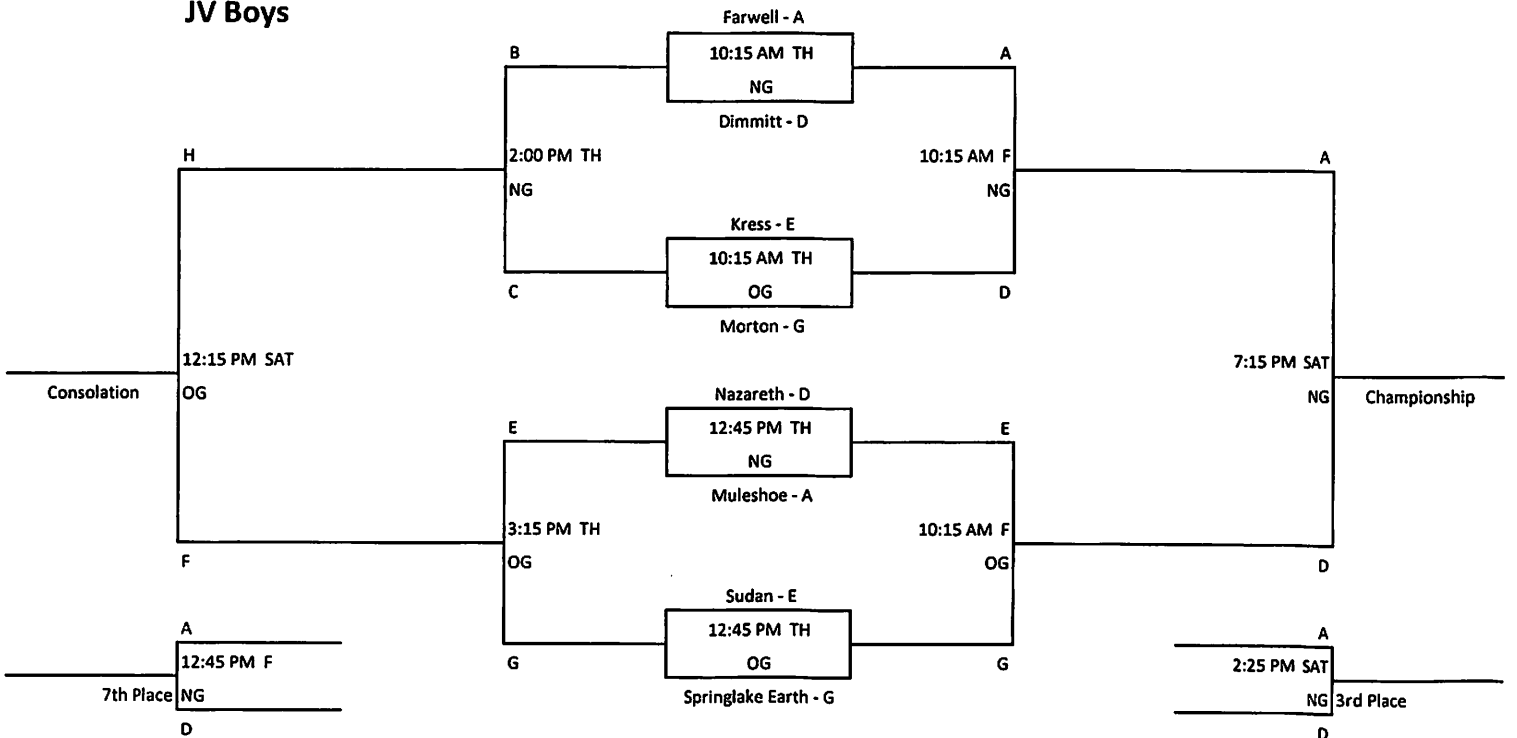

# Lazbuddie Invitational Tournament January, 10-11-12, 2019

\* Bottom team wears white

## JV Boys

Dr Rms - A,B,C,D,E,F,G,H

TH - Thursday  
F - Friday  
SAT - Saturday  
NG - New Gym  
OG - Old Gym

## JH Boys

Dr Rms - A,B,C,D,E,F,G,H

TH - Thursday  
F - Friday  
SAT - Saturday  
NG - New Gym  
OG - Old Gym