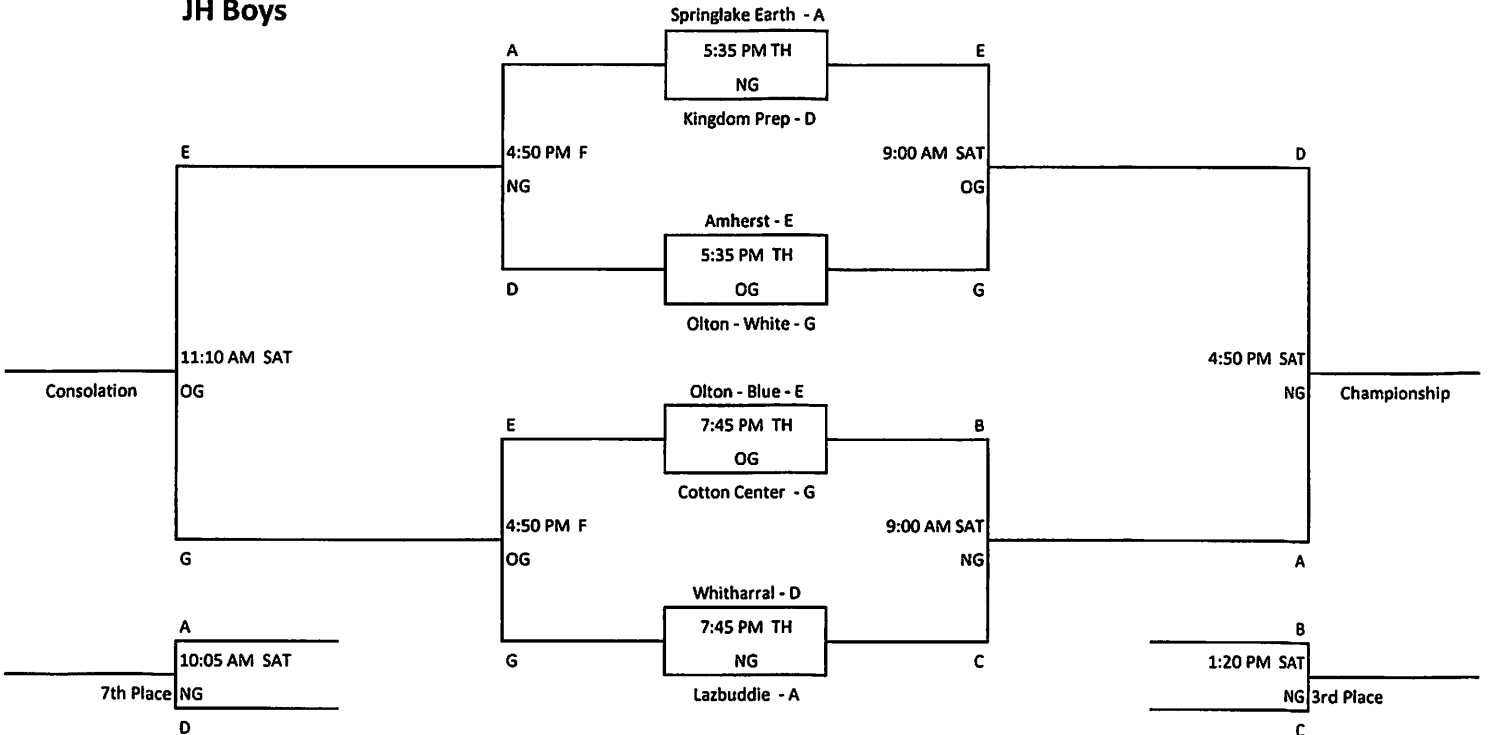

## JV Boys

Dr Rms - A,B,C,D,E,F,G,H

TH - Thursday  
F - Friday  
SAT - Saturday  
NG - New Gym  
OG - Old Gym

# Lazbuddie Invitational Tournament January, 10-11-12, 2019

\* Bottom team wears white

## JH Boys

Dr Rms - A,B,C,D,E,F,G,H

TH - Thursday  
F - Friday  
SAT - Saturday  
NG - New Gym  
OG - Old Gym