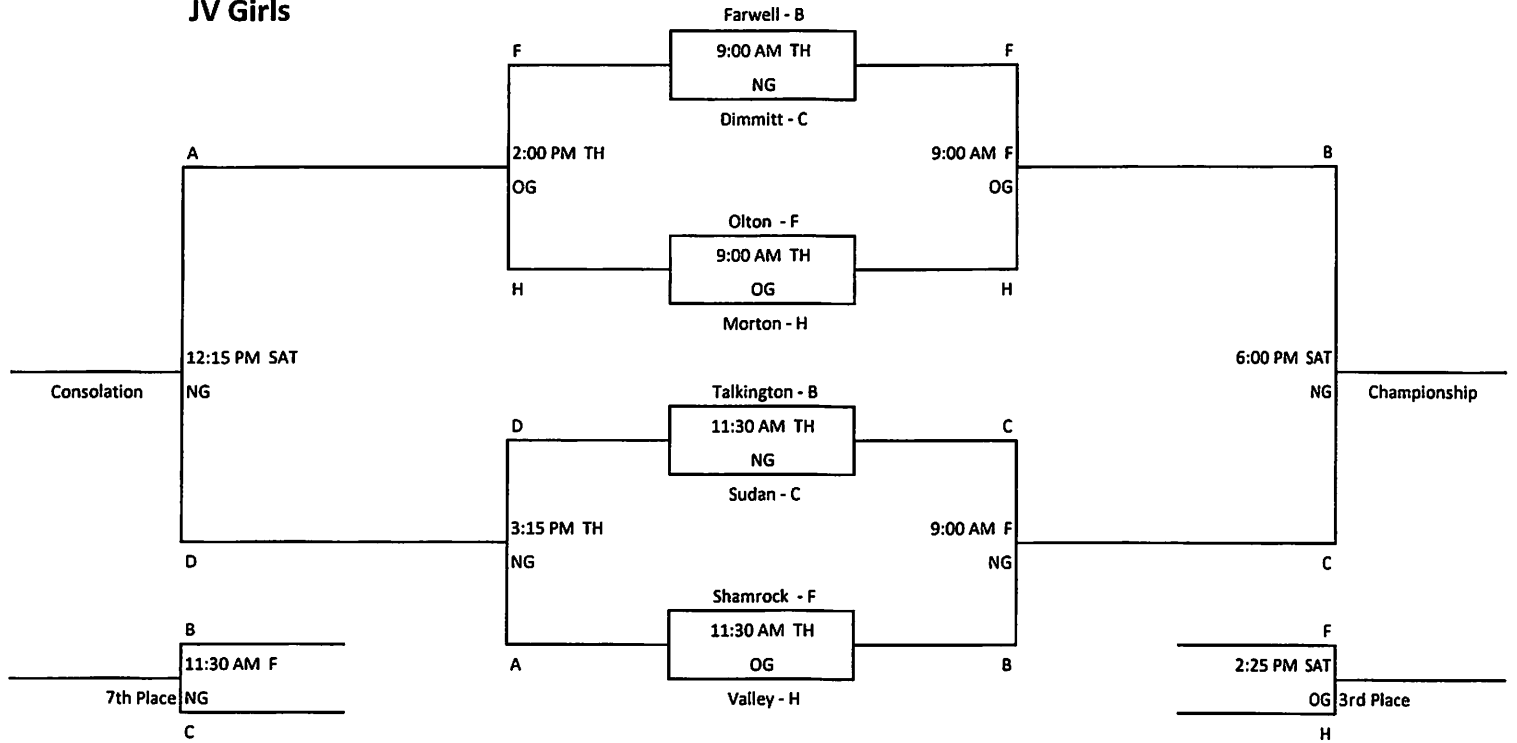

# Lazbuddie Invitational Tournament January, 10-11-12, 2019

\* Bottom team wears white

## JV Boys

Dr Rms - A,B,C,D,E,F,G,H

TH - Thursday  
F - Friday  
SAT - Saturday  
NG - New Gym  
OG - Old Gym

## JH Boys

Dr Rms - A,B,C,D,E,F,G,H

TH - Thursday  
F - Friday  
SAT - Saturday  
NG - New Gym  
OG - Old Gym