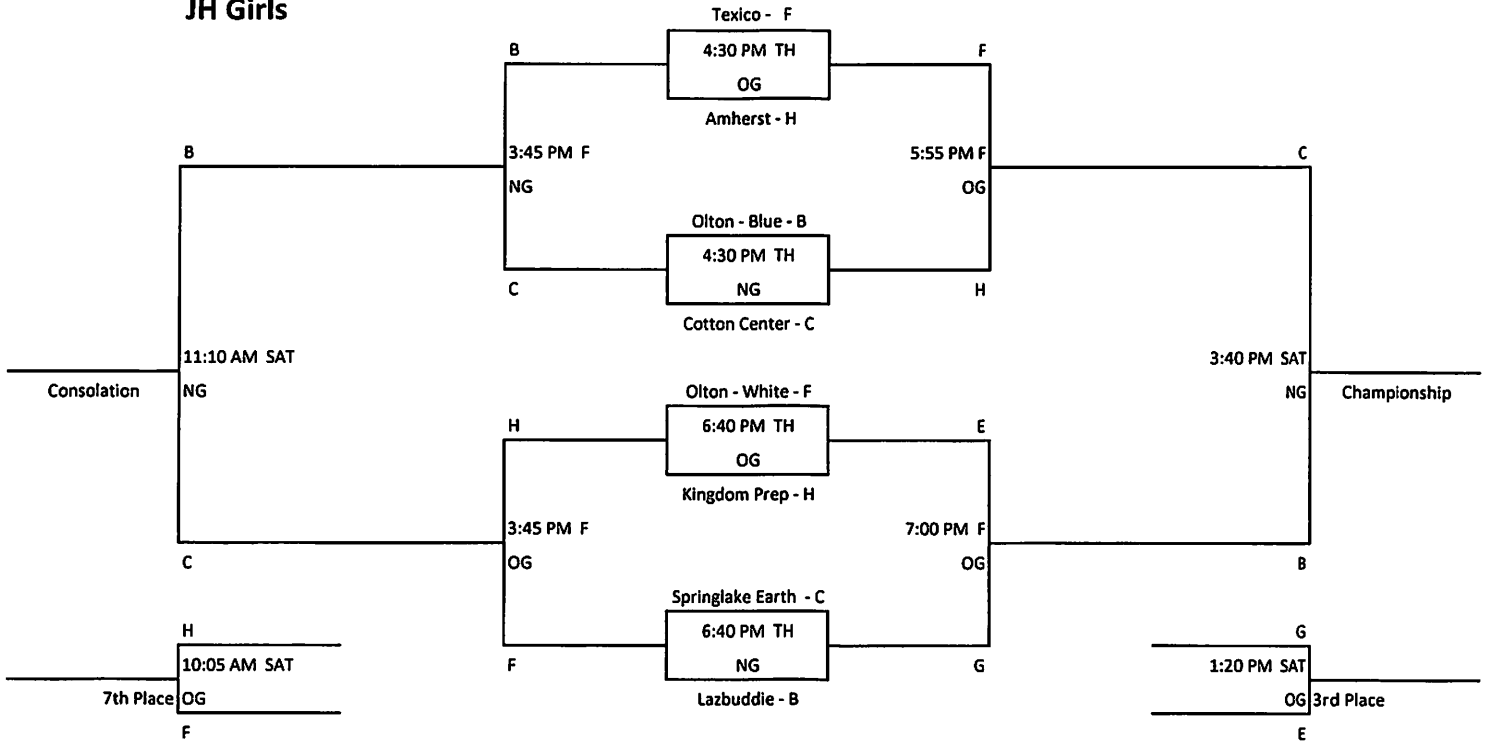

## JV Girls

## JV Boys

Dr Rms - A,B,C,D,E,F,G,H

TH - Thursday  
F - Friday  
SAT - Saturday  
NG - New Gym  
OG - Old Gym

# Lazbuddie Invitational Tournament January, 10-11-12, 2019

\* Bottom team wears white

## JH Boys

Dr Rms - A,B,C,D,E,F,G,H

TH - Thursday  
F - Friday  
SAT - Saturday  
NG - New Gym  
OG - Old Gym