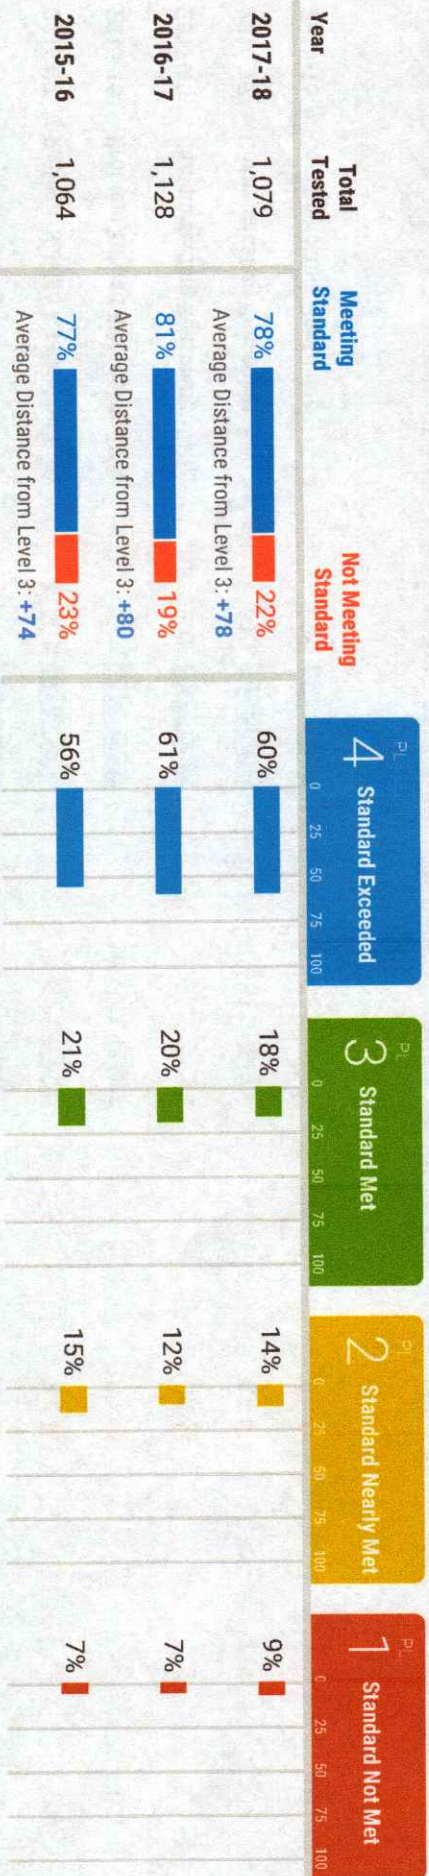

Smarter Balanced Performance Summary - Multi-Year Comparison [All Students Tested]

Test: All Math Tests (Summative)

Years: 2017-18, 2016-17 and 2015-16

Site: South Pasadena Middle School

Sites: South Pasadena Middle School

Overall & Claim Performance for South Pasadena Middle School

Average Distance from Level 3 is calculated for grades 3-8 only. Distance from Level 3 (DF3) measures how far each student is from the Level 3 (Standard Met) Smarter Balanced performance level.

Smarter Balanced Performance Summary - Multi-Year Comparison (All Students Tested)

Test: All Math Tests (Summative)

Years: 2017-18, 2016-17 and 2015-16

Site: South Pasadena Middle School

Sites: South Pasadena Middle School