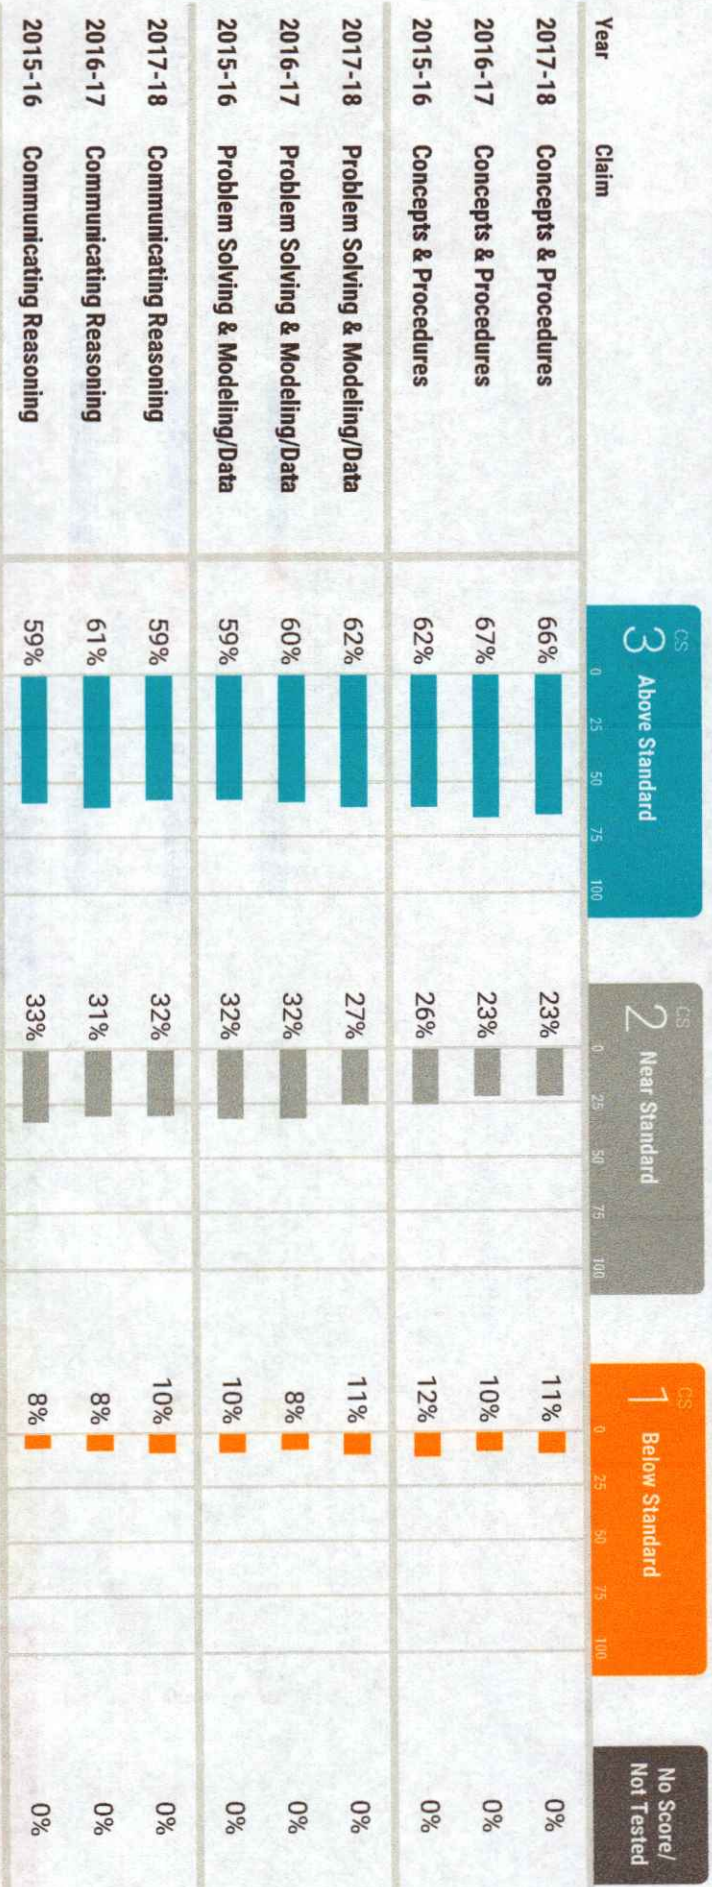

Smarter Balanced Performance Summary - Multi-Year Comparison [All Students Tested]

Test: All Math Tests (Summative)

Years: 2017-18, 2016-17 and 2015-16

Site: South Pasadena Middle School

Sites: South Pasadena Middle School

Overall & Claim Performance for South Pasadena Middle School

Average Distance from Level 3 is calculated for grades 3-8 only. Distance from Level 3 (DF3) measures how far each student is from the Level 3 (Standard Met) Smarter Balanced performance level.

Smarter Balanced Performance Summary - Multi-Year Comparison (All Students Tested)

Test: All Math Tests (Summative)

Years: 2017-18, 2016-17 and 2015-16

Site: South Pasadena Middle School

Sites: South Pasadena Middle School