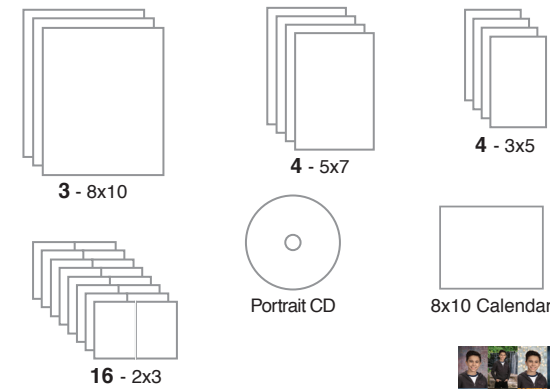

INCLUDES
8 - Variety 2x3

E. Value $27
2 - 5x7 4 - 3x5
8 - 2x3

F. Value Plus $33

INCLUDES
8 - Variety 2x3

G. Ultimate $56

INCLUDES
8 - Variety 2x3

BEST VALUE!

H. Family $37
1 - 8x10 3 - 5x7 4 - 3x5 12 - 2x3

I. Basic $21
4 - 3x5 8 - 2x3

J. Entry $12
2 - 3x5 4 - 2x3

Or customize your package and see more choices at mylifetouch.com O personaliza tu paquete y mira más opciones en mylifetouch.com