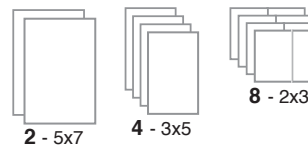

A. Deluxe \$32
1 - 8x10 2 - 5x7 4 - 3x5
8 - 2x3

B. Deluxe Plus \$38

INCLUDES
8 - Variety 2x3

C. Premium \$47
2 - 8x10 4 - 5x7 4 - 3x5 12 - 2x3
Portrait CD 8x10 Calendar

D. Premium Plus \$53

INCLUDES
8 - Variety 2x3

E. Value \$27
2 - 5x7 4 - 3x5
8 - 2x3

F. Value Plus \$33

INCLUDES
8 - Variety 2x3

G. Ultimate \$56

INCLUDES
8 - Variety 2x3

BEST VALUE!

H. Family \$37
1 - 8x10 3 - 5x7 4 - 3x5 12 - 2x3

I. Basic \$21
4 - 3x5 8 - 2x3