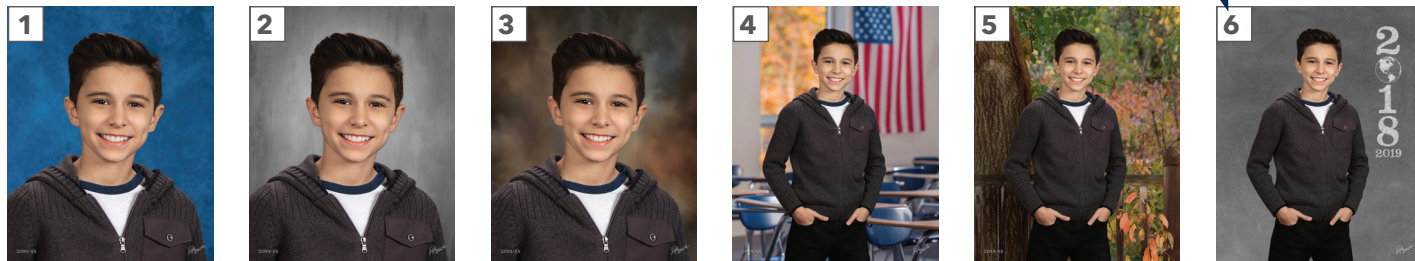

E. Value \$27
2 - 5x7 4 - 3x5
8 - 2x3

F. Value Plus \$33

INCLUDES
8 - Variety 2x3

G. Ultimate \$56

INCLUDES
8 - Variety 2x3

BEST VALUE!

H. Family \$37
1 - 8x10 3 - 5x7 4 - 3x5 12 - 2x3

I. Basic \$21
4 - 3x5 8 - 2x3

J. Entry \$12
2 - 3x5 4 - 2x3

Or customize your package and see more choices at mylifetouch.com O personaliza tu paquete y mira más opciones en mylifetouch.com

PORTRAIT LOOKS (POSE + BACKGROUND) ESTILOS DE RETRATO (POSE + FONDO)