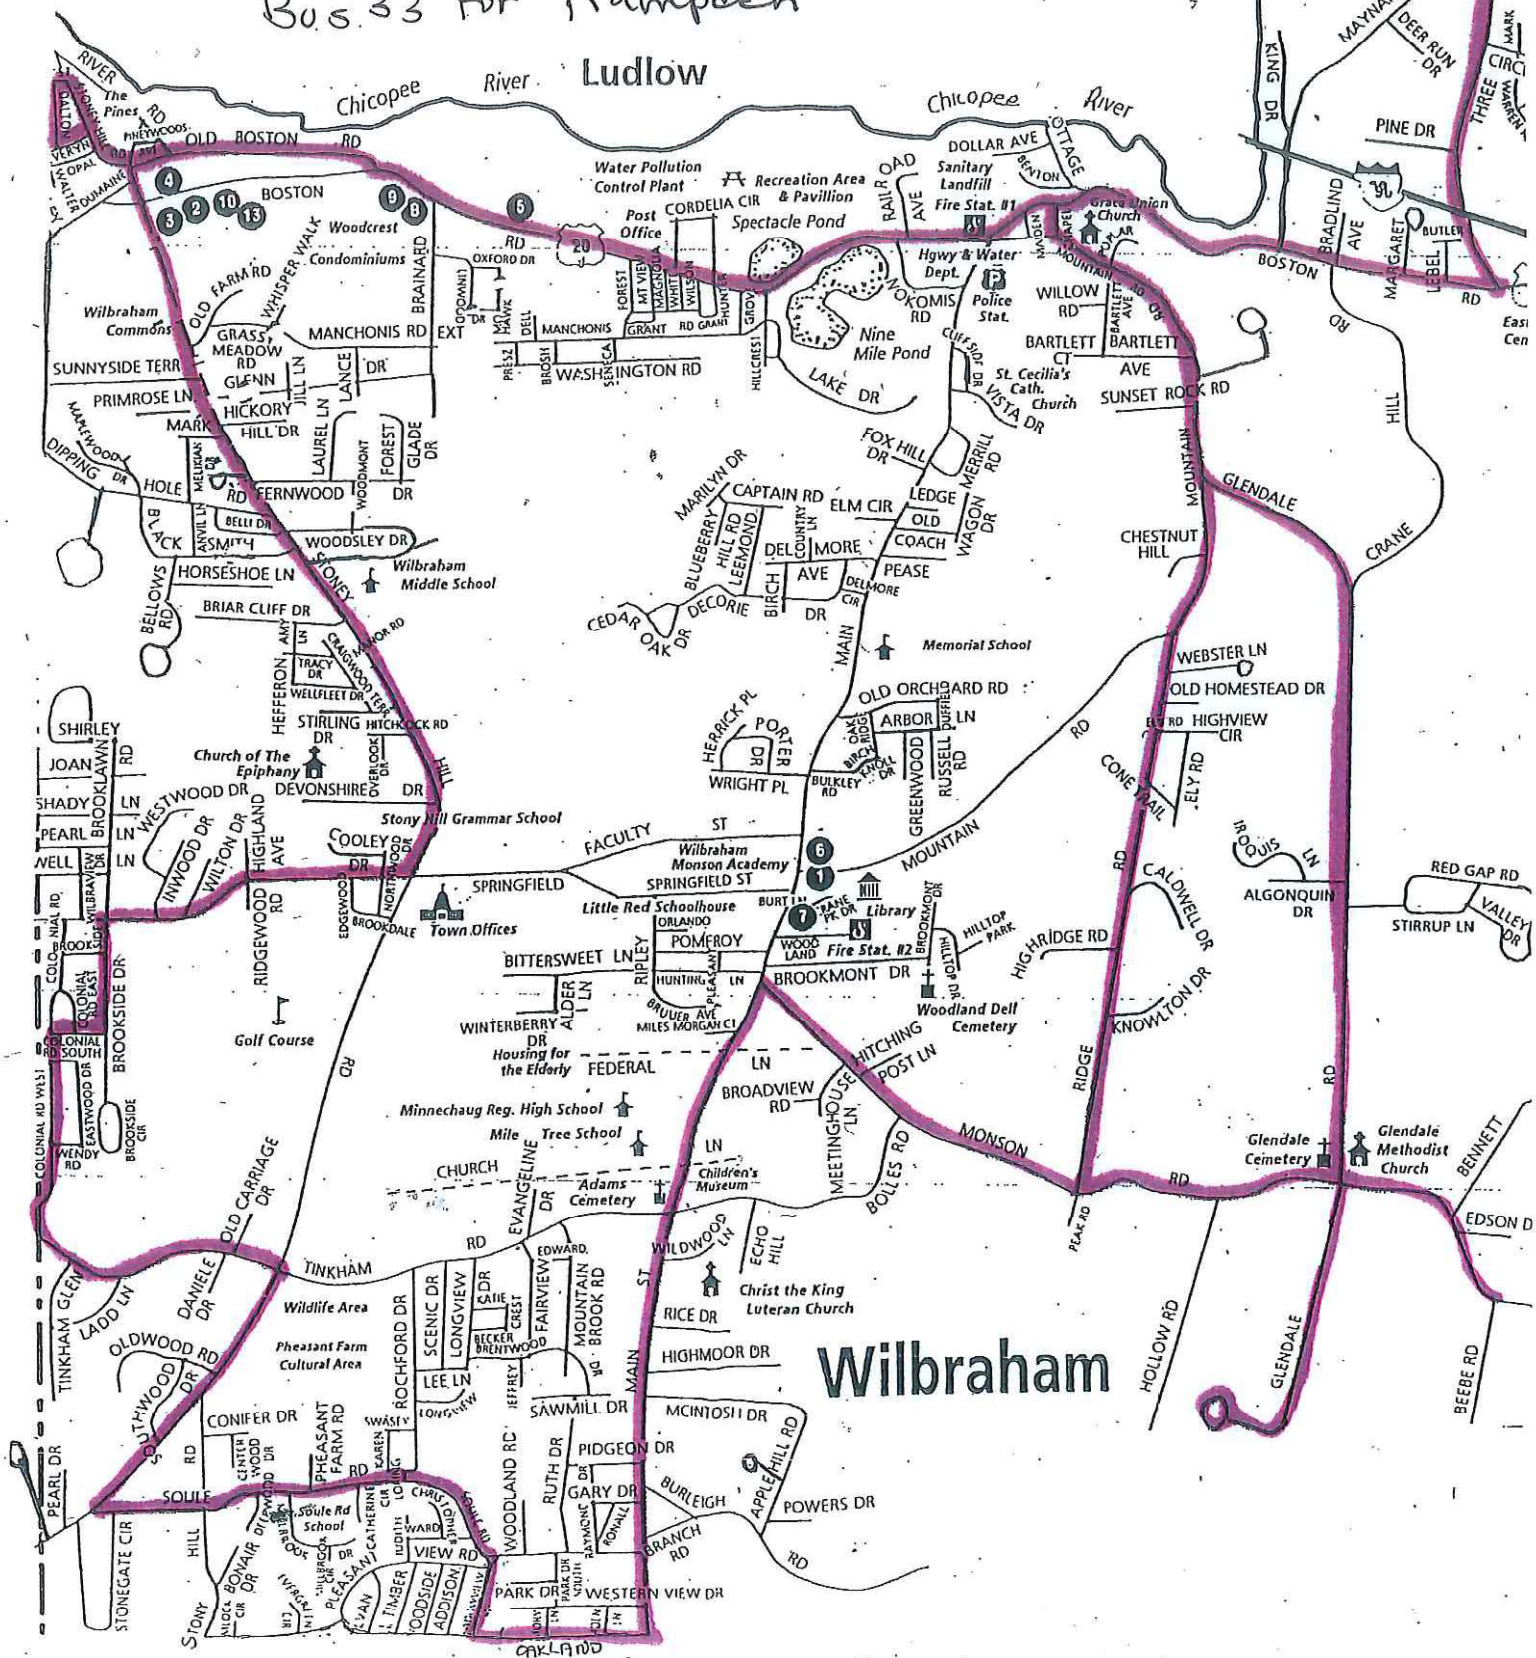

MRHS Late Bus

For Wilbraham Bus

31 for Hampden Bus 5

WMS Late Bus

Bus 19 For Wilbraham

Bus 33 for Hampden

Wilbraham

MRHS Late Bus

For Hampden Bus 5

For Wilbraham-31

UMS Late Bus

Wilb = 19

Hampden = 33

Gm = 20