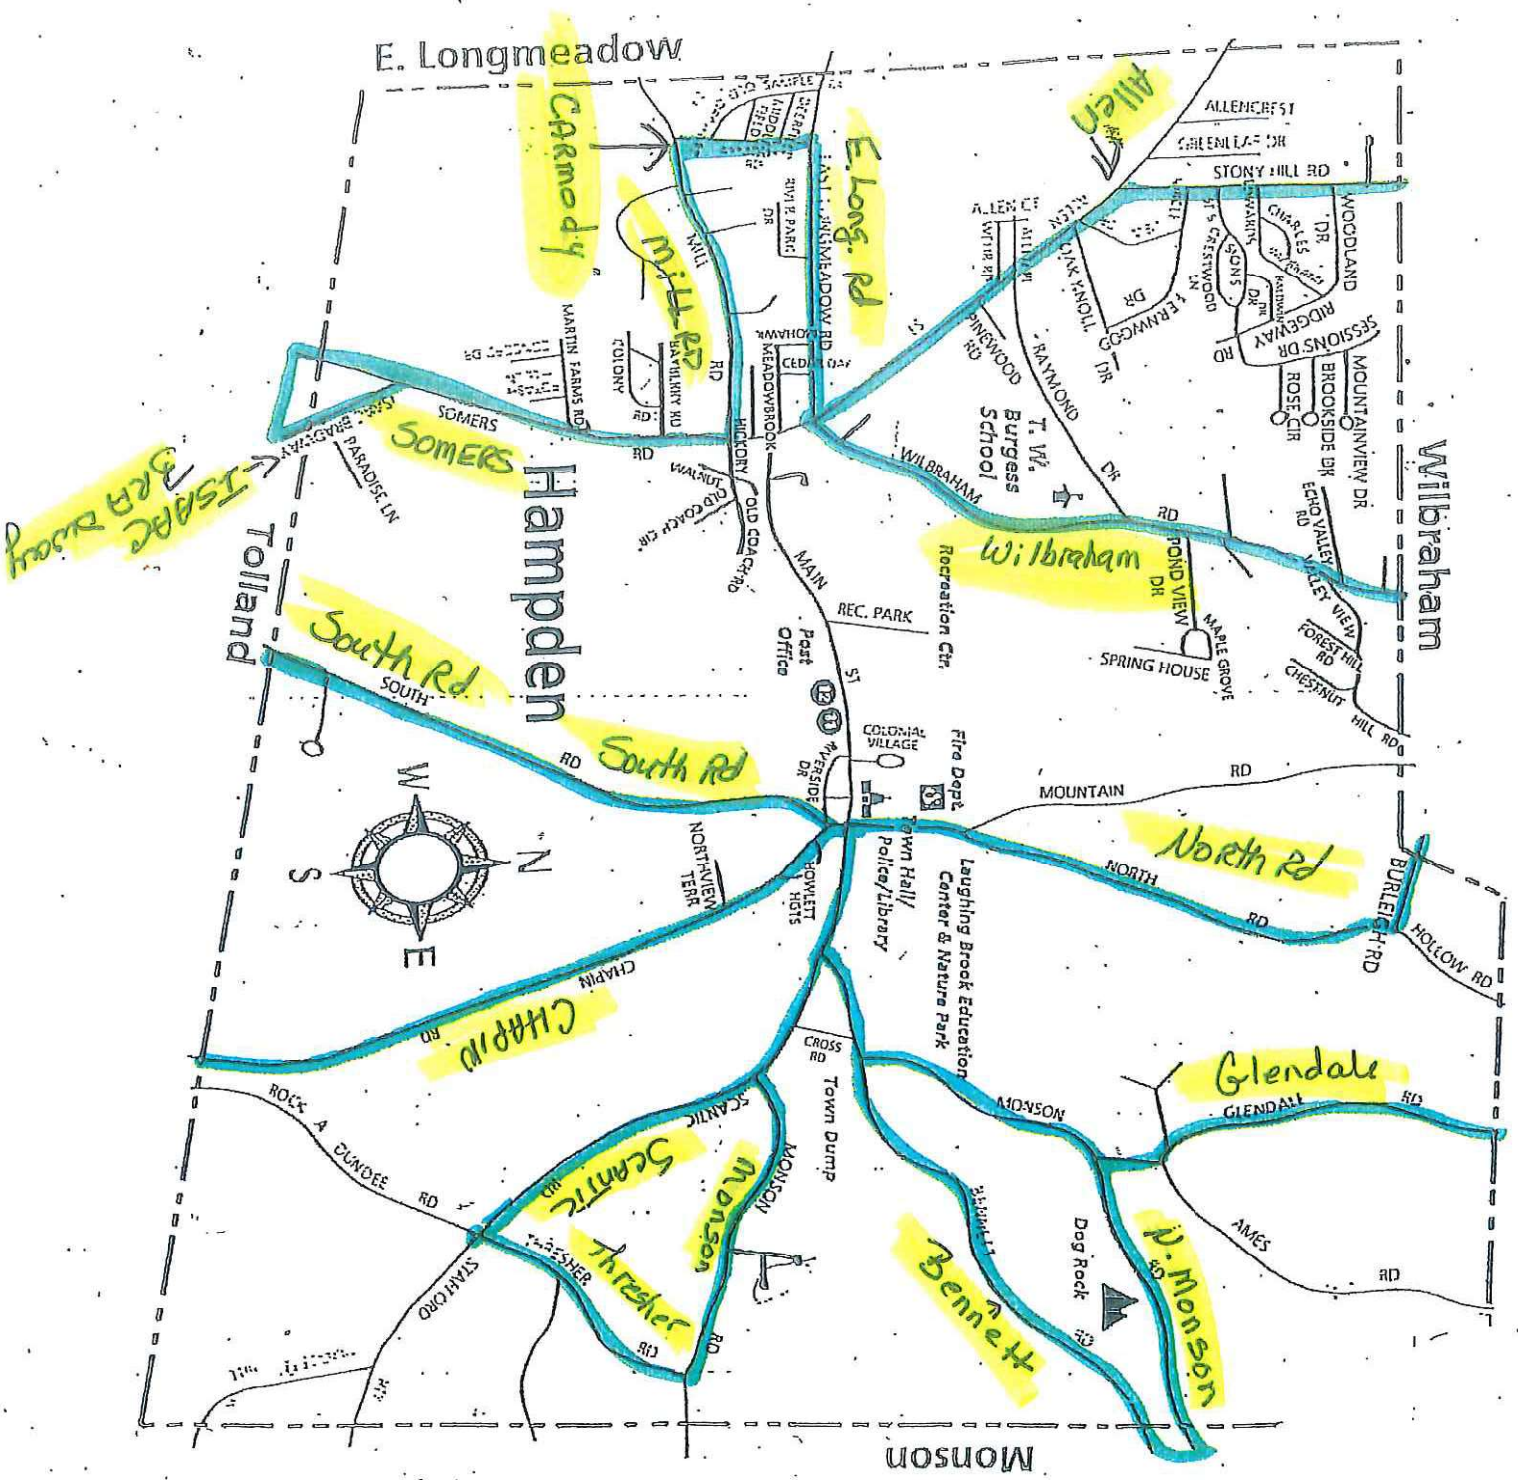

MRHS Late Bus

For Wilbraham Bus

31 for Hampden Bus 5

WMS Late Bus

Bus 19 For Wilbraham

Bus 33 for Hampden

Wilbraham

MRHS Late Bus

For Hampden Bus 5

For Wilbraham-31

UMS Late Bus

Wilb = 19

Hampden = 33

Gm = 20