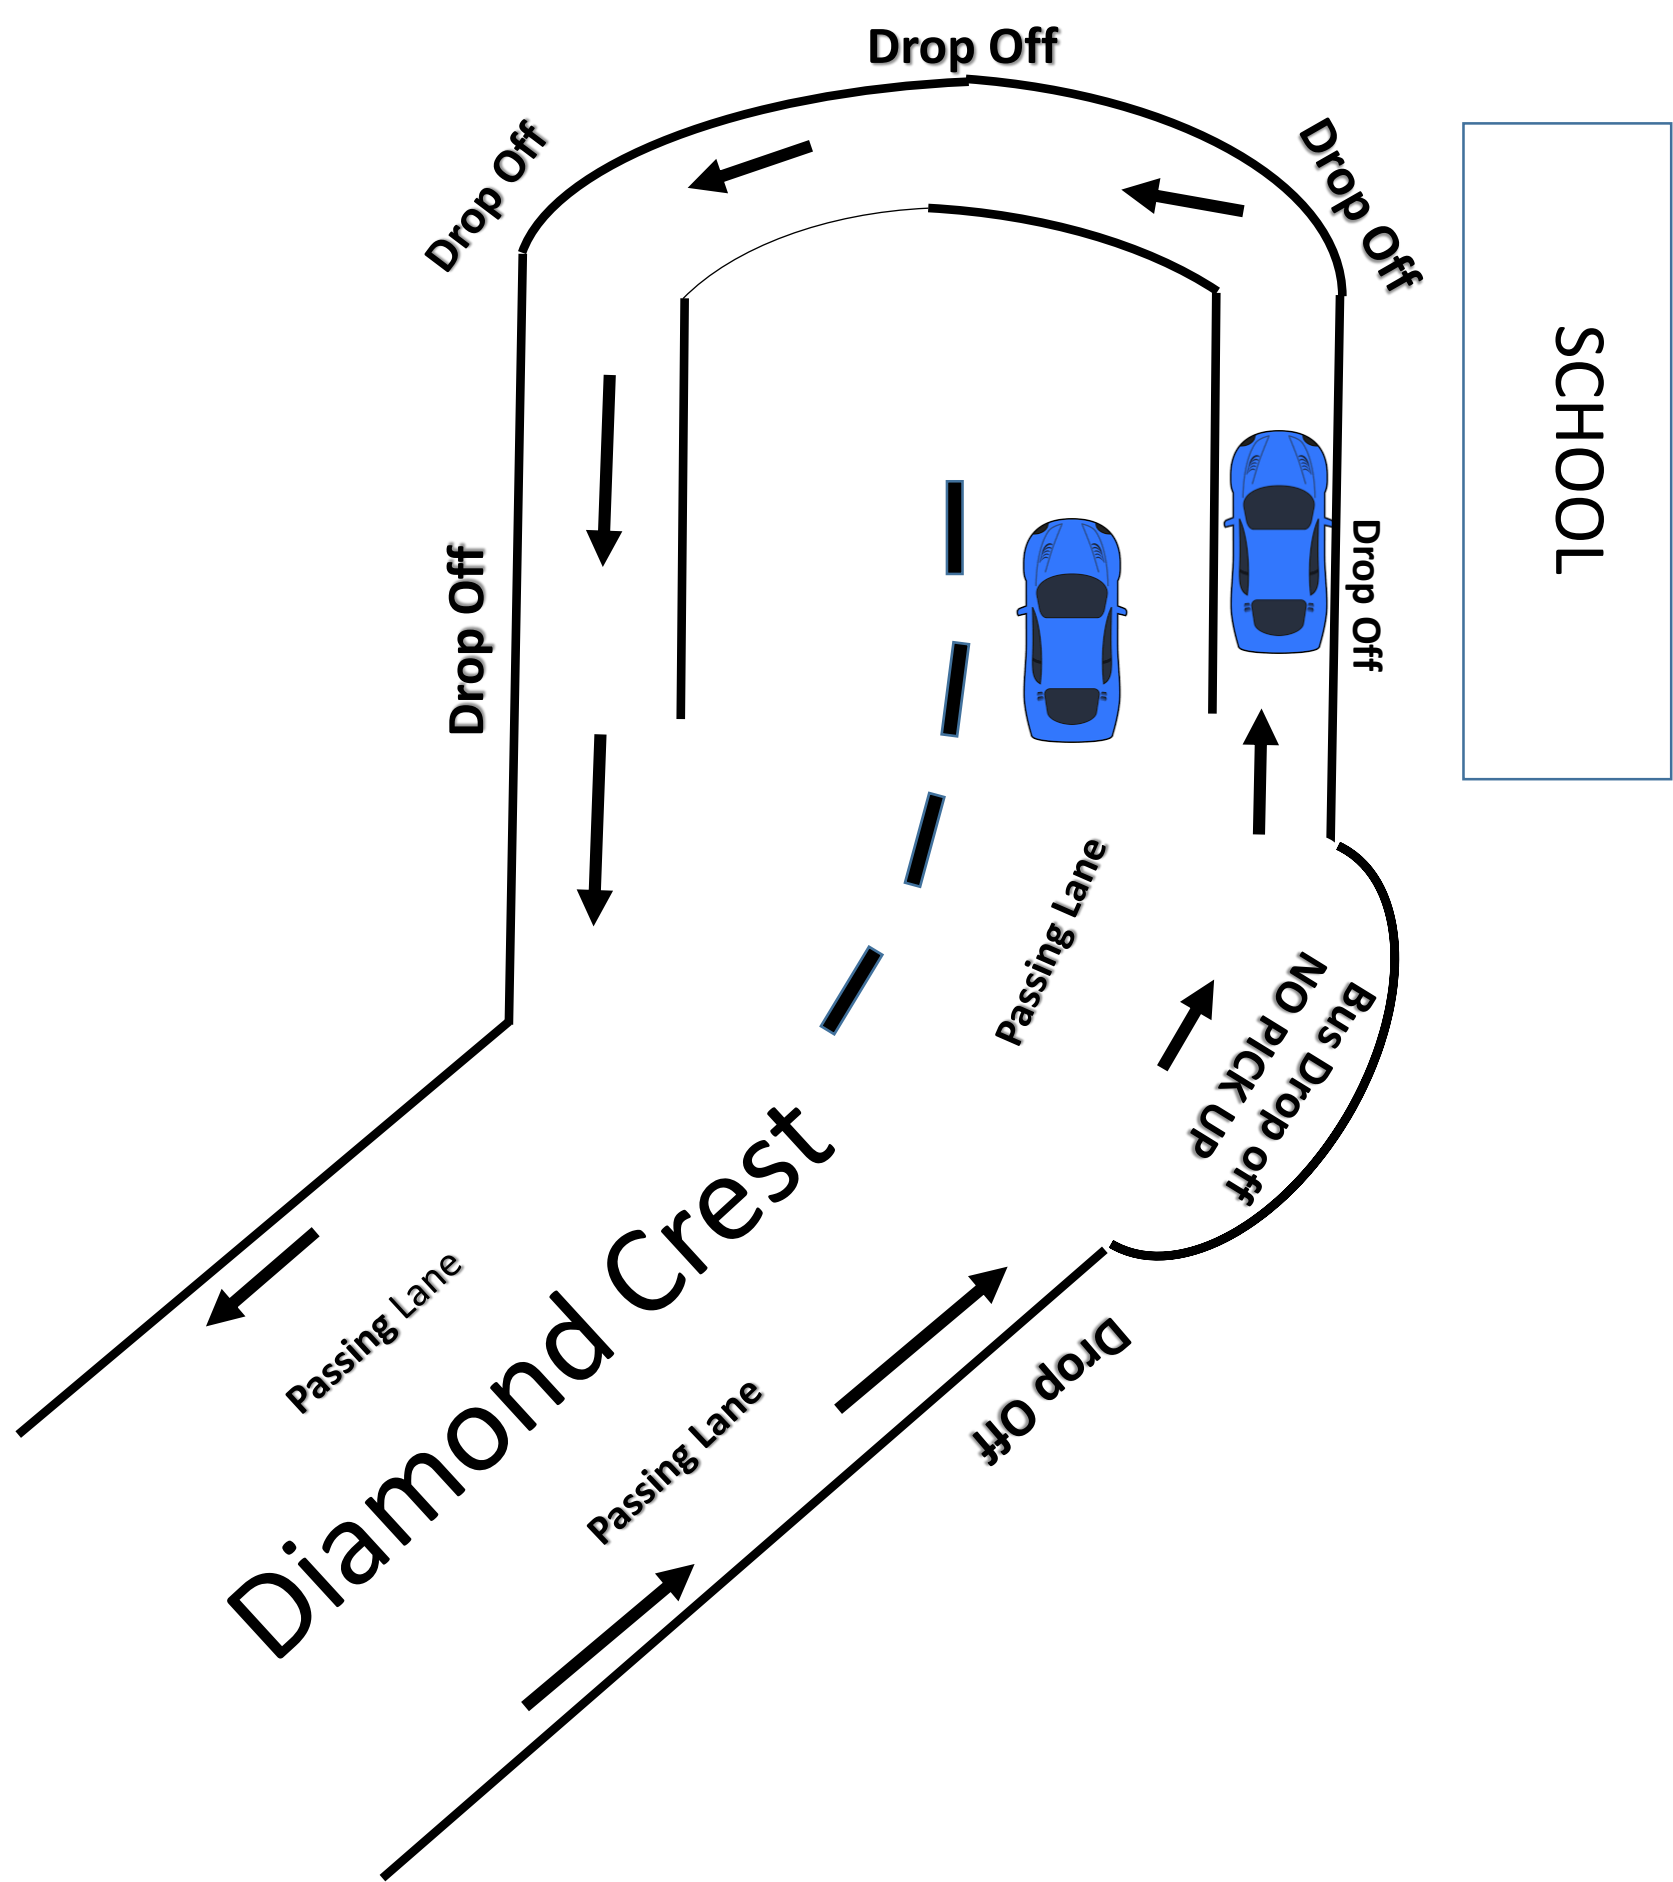

SOUTH POINTE MIDDLE SCHOOL DROP OFF/PICK UP DIAMOND BAR SIDE

Diamond Crest
Brea Canyon

PARKING IN THE CIRCLE IS NOT PERMITTED AS THIS IS A DROP OFF/PICK UP ZONE. The bus loading and unloading zone is in the turnaround at the top of Diamond Crest.
Please do not leave cars unattended in the drop off/pick up zone.
PLEASE PULL ALL THE WAY FORWARD

SOUTH POINTE MIDDLE SCHOOL DROP OFF/PICK UP WALNUT SIDE

Lemon
Golden Springs

Parking, drop off and pick up are not permitted in the staff parking lot. Parents needing to come to the office should park in the visitor parking indicated on the map.
PLEASE PULL ALL THE WAY FORWARD