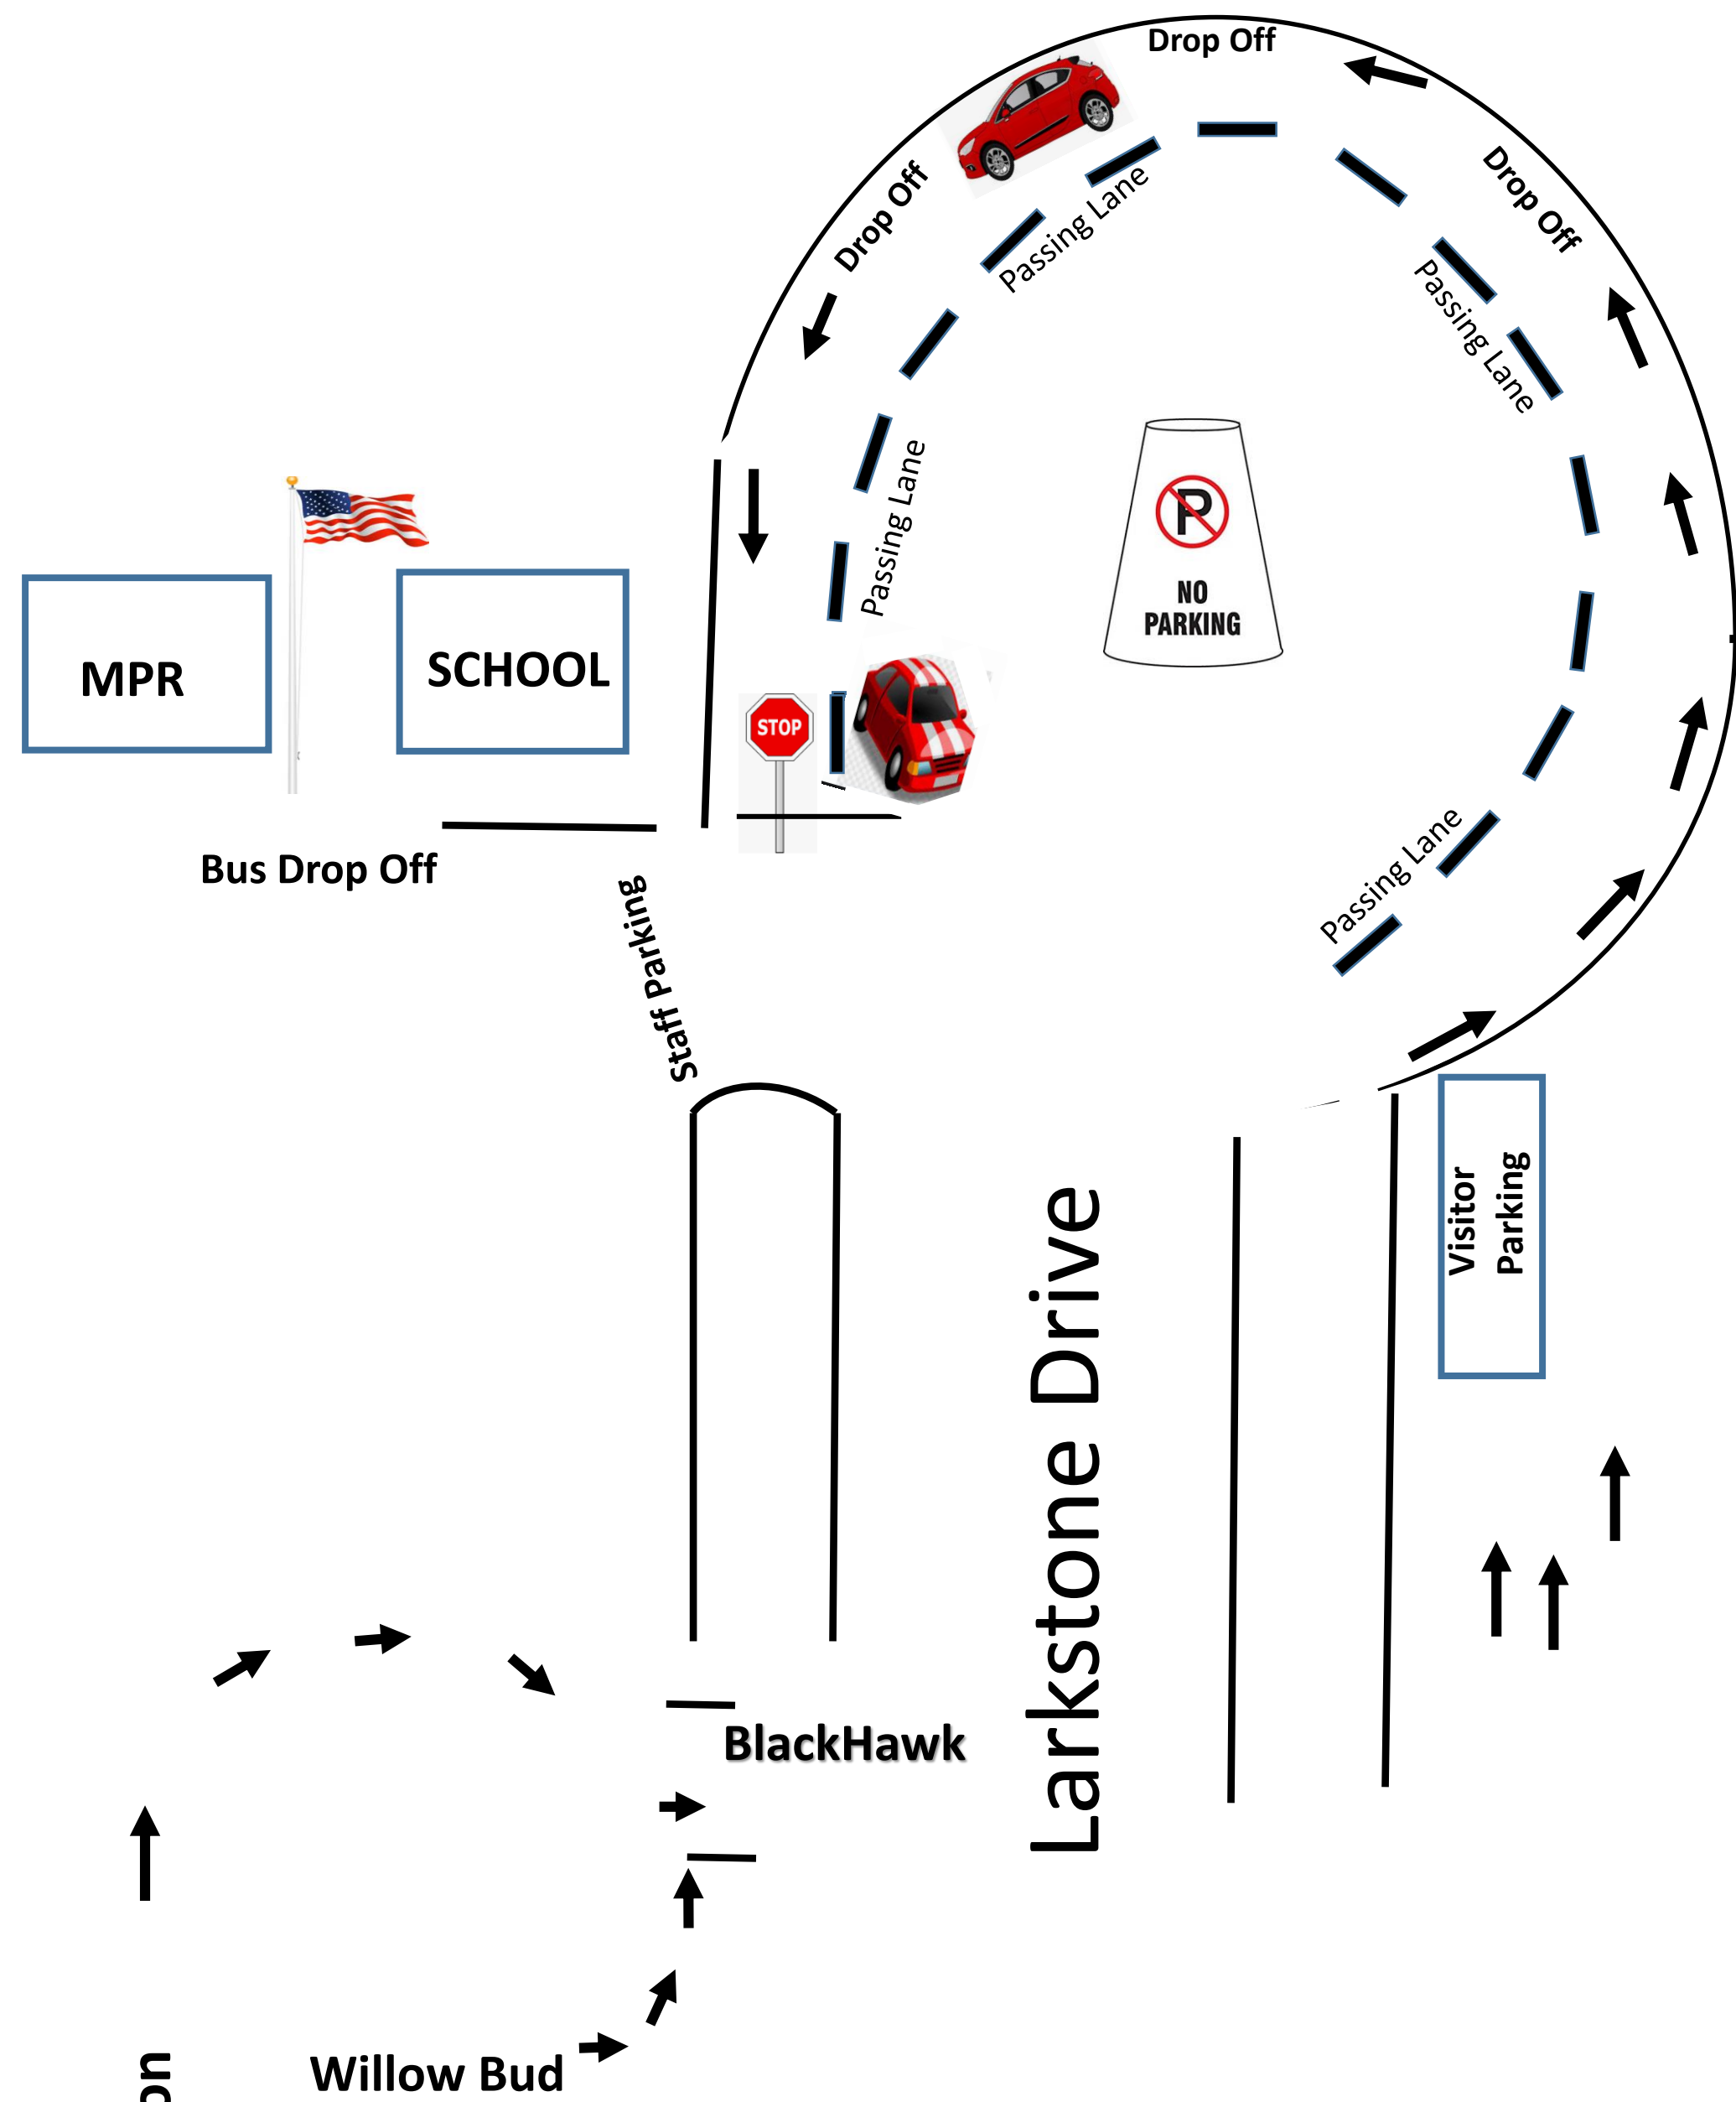

SOUTH POINTE MIDDLE SCHOOL DROP OFF/PICK UP DIAMOND BAR SIDE

Diamond Crest
Brea Canyon

PARKING IN THE CIRCLE IS NOT PERMITTED AS THIS IS A DROP OFF/PICK UP ZONE. The bus loading and unloading zone is in the turnaround at the top of Diamond Crest.
Please do not leave cars unattended in the drop off/pick up zone.
PLEASE PULL ALL THE WAY FORWARD

SOUTH POINTE MIDDLE SCHOOL DROP OFF/PICK UP WALNUT SIDE

Lemon
Golden Springs

Parking, drop off and pick up are not permitted in the staff parking lot. Parents needing to come to the office should park in the visitor parking indicated on the map.
PLEASE PULL ALL THE WAY FORWARD