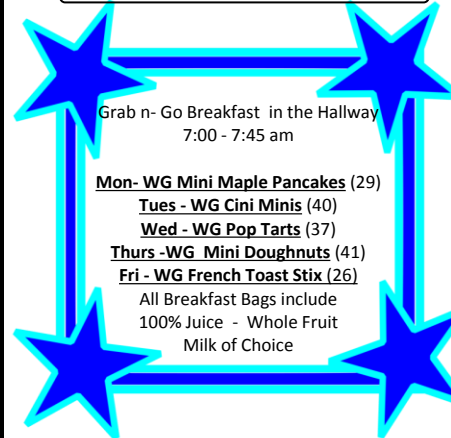

Kingsport City Middle Schools Lunch Menu Apr-19

Milk choices offered with breakfast and lunch daily: 1% & FF milk (12)/ Chocolate milk (24)/ Strawberry milk (22)
Assorted Seasonal Fruit (12-22)/Fruit (12-20) / Fruit Juice (13-19)
Breakfast items served on a rotating basis: Cereal (14-25) / Poptart (37)/Muffin (23-25)/ Cereal Bar (26-29)

Salad Bar includes: Meat or Cheese Choice, 2 grain choices, Vegetable toppings & Dressing with Fruit and Milk Choice

APRIL 29 & APRIL 30 WILL BE ON MAY MENU

Payments in the PALM of your Hand

Via the Smartphone App or MyPaymentsPal.com