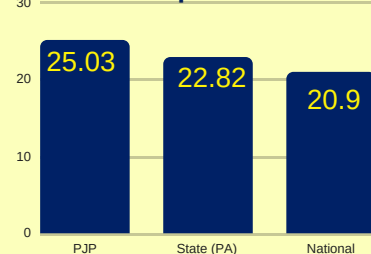

Marking System

A numeric grading system is used. Grade Point Averages (GPA) are weighted.

Grade	Academic	Honors	AP
90-100 (A)	4.0	4.1	4.3
80-89 (B)	3.0	3.1	3.3
73-79 (C)	2.0	2.1	2.3
70-72 (D)	1.0	1.1	1.3

Class Rank

Class Rank is determined by the WEIGHTED Quality Point Average, giving greater "weight" to more difficult courses in the program.

Honor Roll

First Honors

Grade Average 93 or better
no grade below 90

Second Honors

Grade Average of 88-92.9
no grade below 85

Honors are calculated at the close of each Quarter.

TEST SCORES

SAT: EBRW

SAT: MATHEMATICS

ACT: Composite Score

Class of 2018

Educational Intentions

Graduates	225
Continuing Education	99%
Attending 4 Year Institution	92%
Attending 2 Year Institution	7%
Entering Work Force	1%

Scholarships Awarded

\$ 33,678,080

Offered Scholarships	152 (68%)
Number of Scholarships and/or Grants Awarded	778