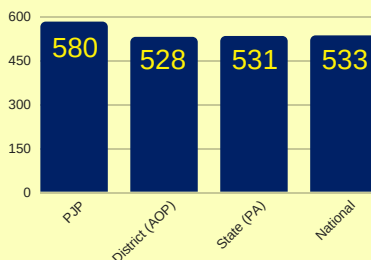

Class Rank

Class Rank is determined by the WEIGHTED Quality Point Average, giving greater "weight" to more difficult courses in the program.

Honor Roll

First Honors

Grade Average 93 or better
no grade below 90

Second Honors

Grade Average of 88-92.9
no grade below 85

Honors are calculated at the close of each Quarter.

TEST SCORES

SAT: EBRW

SAT: MATHEMATICS

ACT: Composite Score

Class of 2018

Educational Intentions

Graduates	225
Continuing Education	99%
Attending 4 Year Institution	92%
Attending 2 Year Institution	7%
Entering Work Force	1%

Scholarships Awarded

\$ 33,678,080

Offered Scholarships	152 (68%)
Number of Scholarships and/or Grants Awarded	778