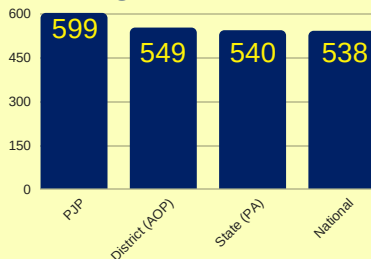

Marking System

A numeric grading system is used. Grade Point Averages (GPA) are weighted.

Grade	Academic	Honors	AP
90-100 (A)	4.0	4.1	4.3
80-89 (B)	3.0	3.1	3.3
73-79 (C)	2.0	2.1	2.3
70-72 (D)	1.0	1.1	1.3

Class Rank

Class Rank is determined by the WEIGHTED Quality Point Average, giving greater "weight" to more difficult courses in the program.

Honor Roll

First Honors

Grade Average 93 or better
no grade below 90

Second Honors

Grade Average of 88-92.9
no grade below 85

Honors are calculated at the close of each Quarter.

TEST SCORES

SAT: EBRW

SAT: MATHEMATICS

ACT: Composite Score

Class of 2018