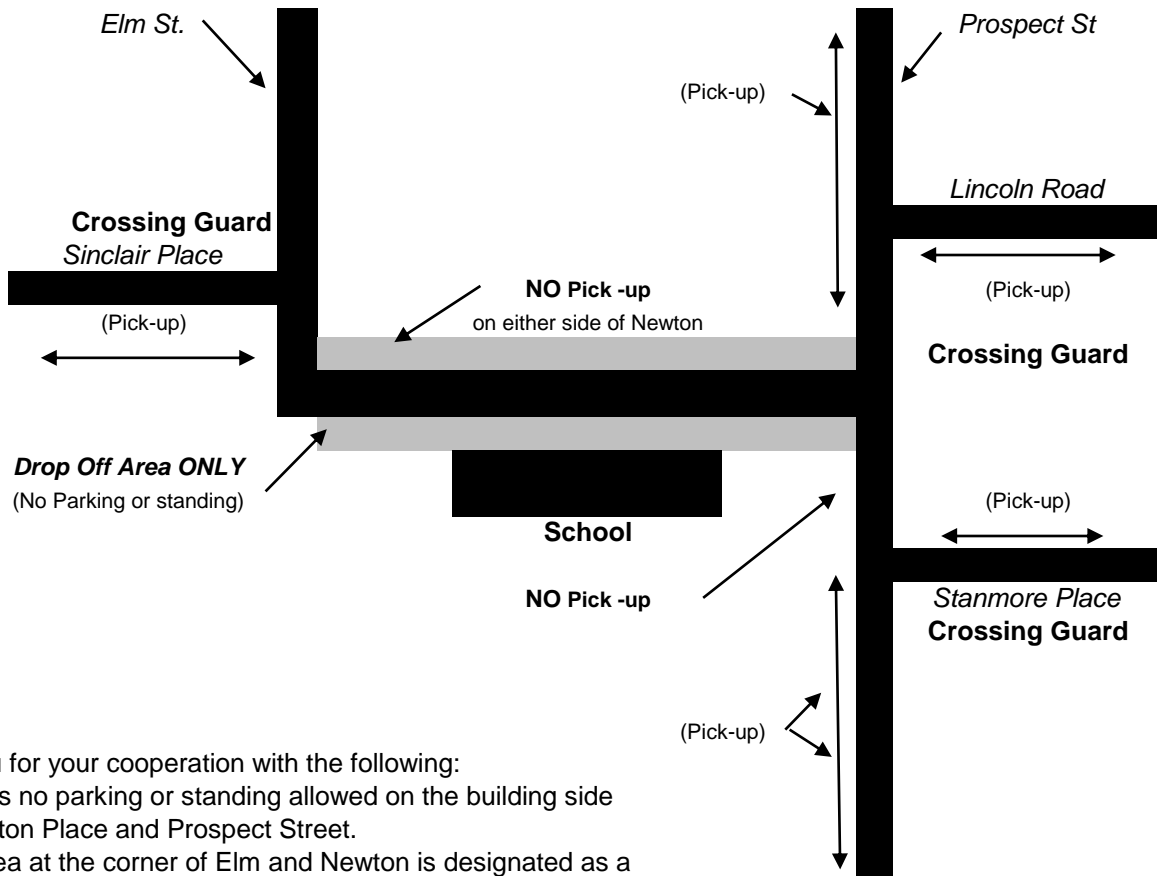

Benjamin Franklin School
700 Prospect Street
Westfield NJ 07090

Traffic Safety Plan

Thank you for your cooperation with the following:

1. There is no parking or standing allowed on the building side of Newton Place and Prospect Street.
2. The area at the corner of Elm and Newton is designated as a **Drop Off Area**. (See above.) Parents using this option must be prepared to wait on the car line on Elm (a wonderful opportunity to model and teach patience!), have their child(ren) exit the vehicle quickly, and then depart the area quickly.
3. There are several locations surrounding the school which are designated **Pick Up Areas**. Parents can safely park here to either accompany their child to/from the school property, or to meet their child in the afternoon.
4. Please do not double park or wait for children in the designated **No Pick Up Areas**.