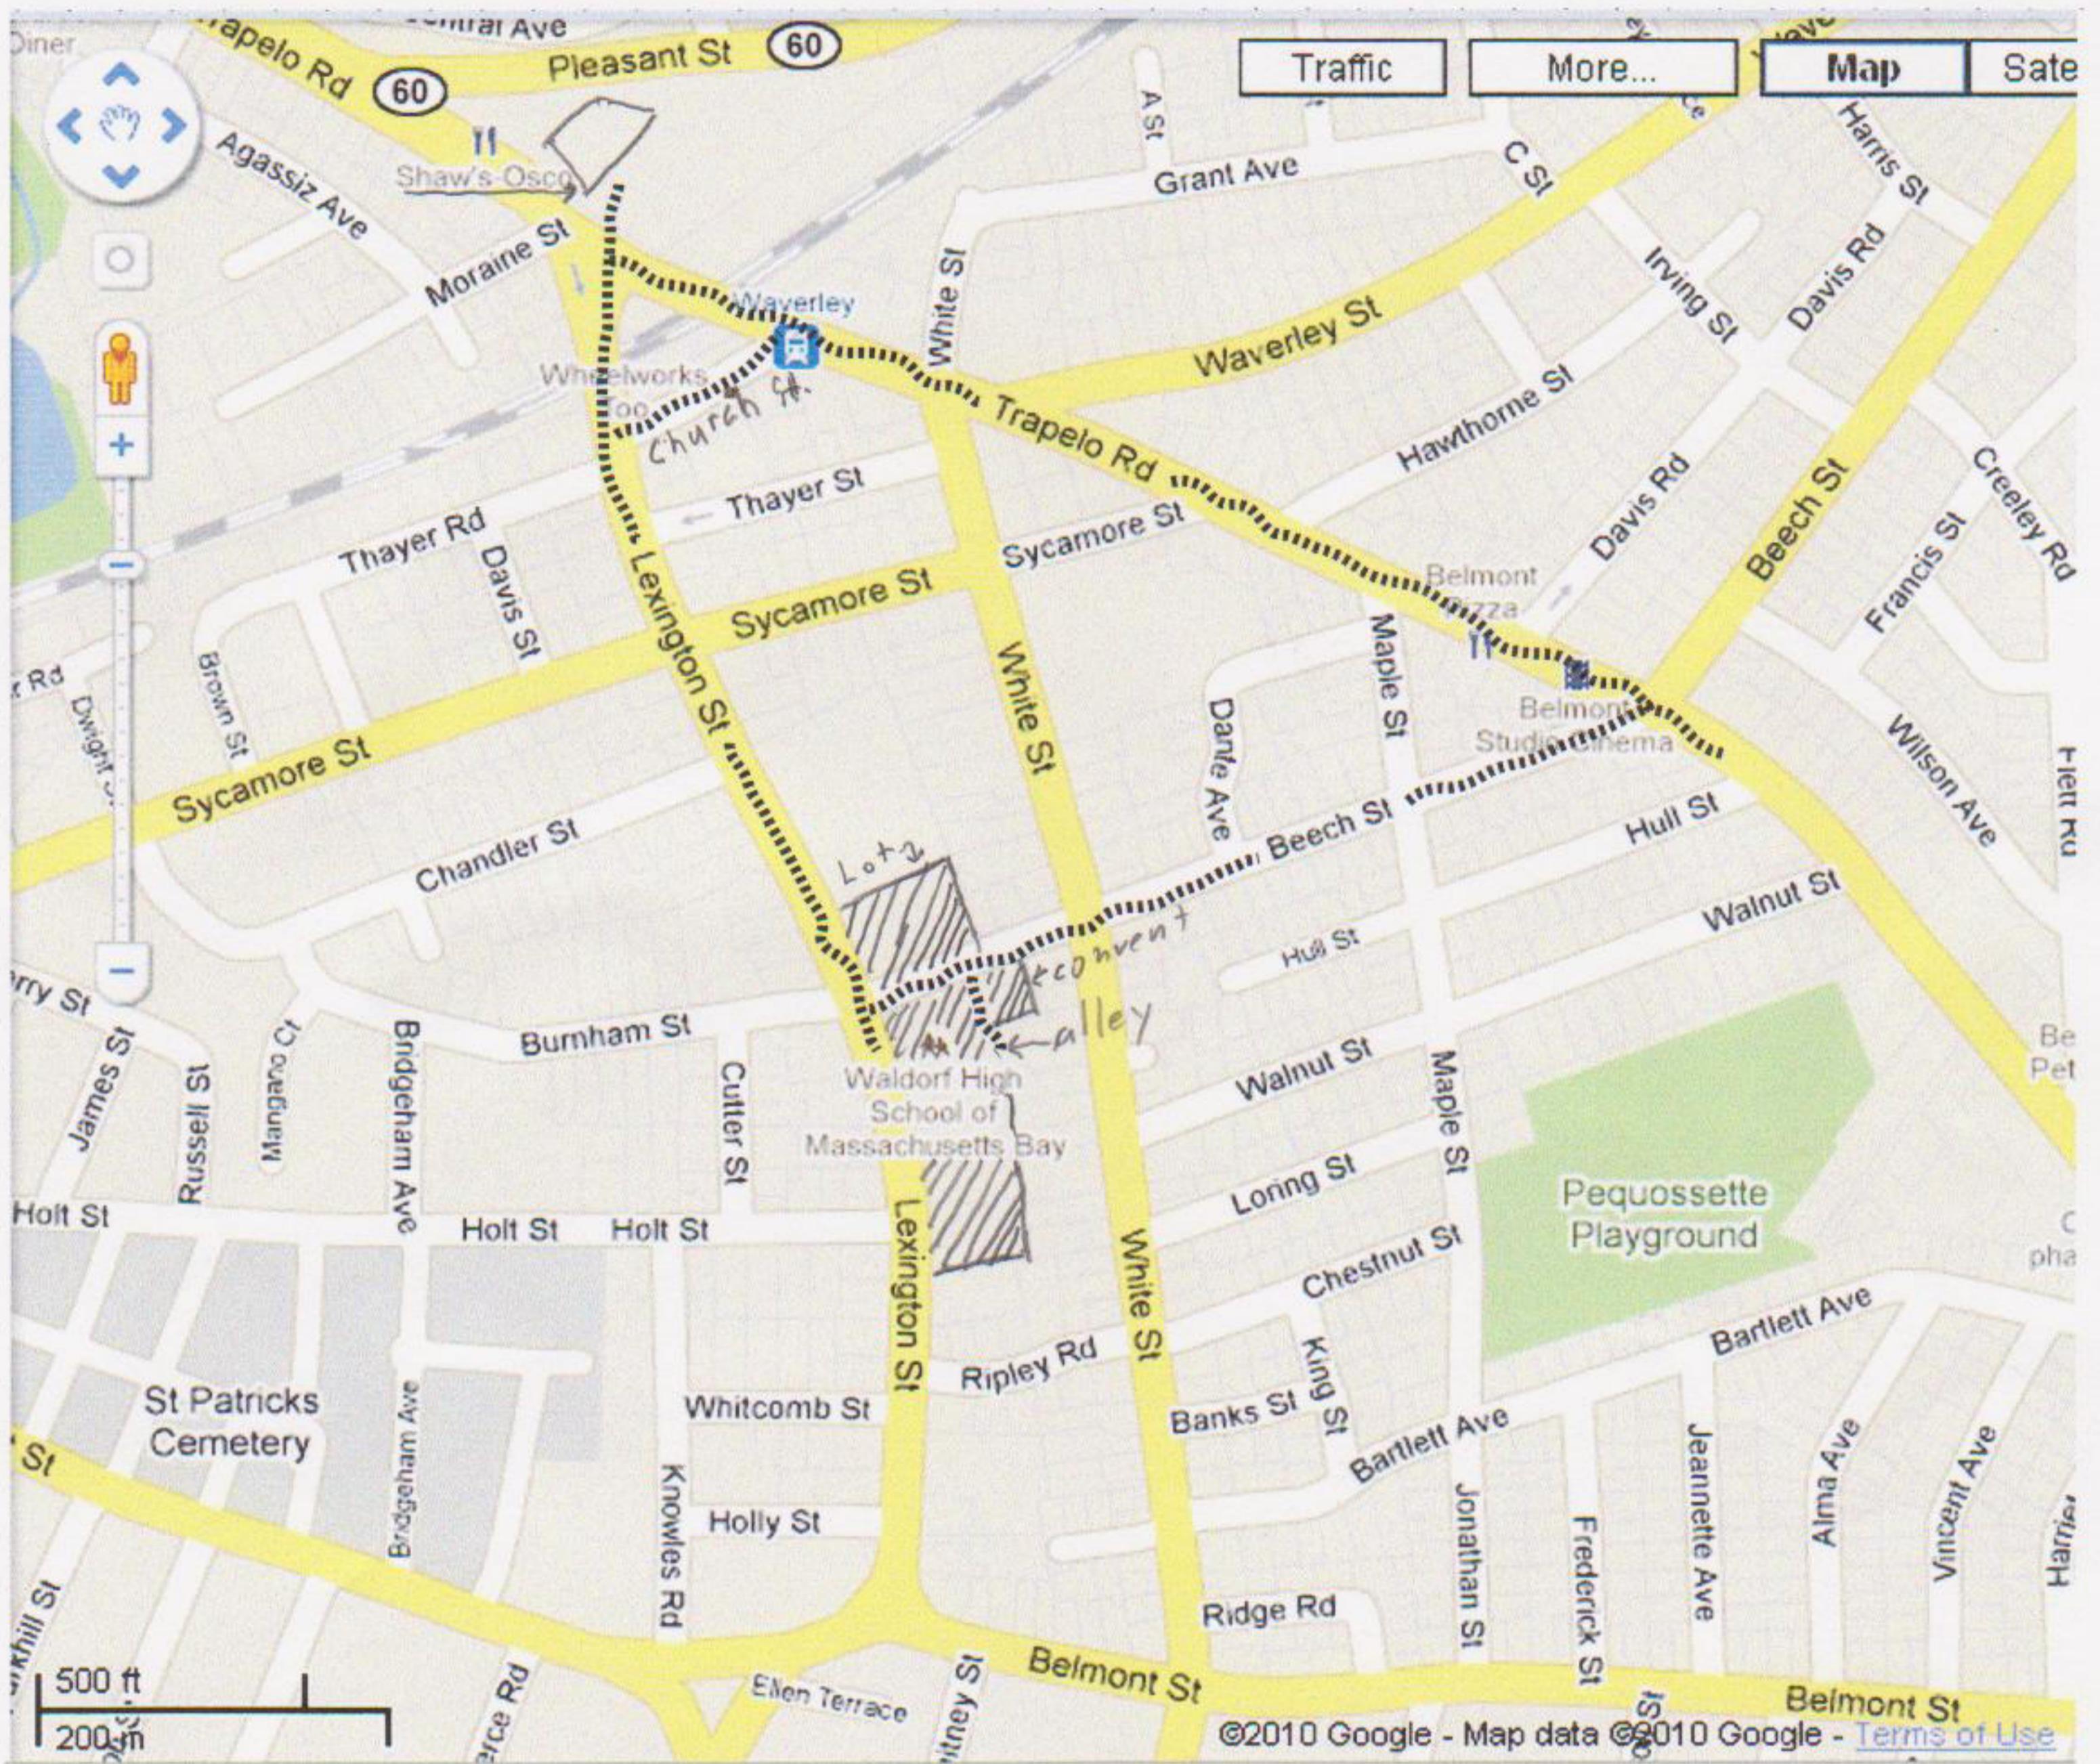

Open Campus Lunch & No Smoking Map

Key:

 The dashed lines show allowed routes during Open Campus Lunch. Any street not marked is considered to be out of bounds. No smoking during Open Campus Lunch.

The shaded areas in the middle of the map show school and church property. No smoking at any time on any school or church property and abutting sidewalks.