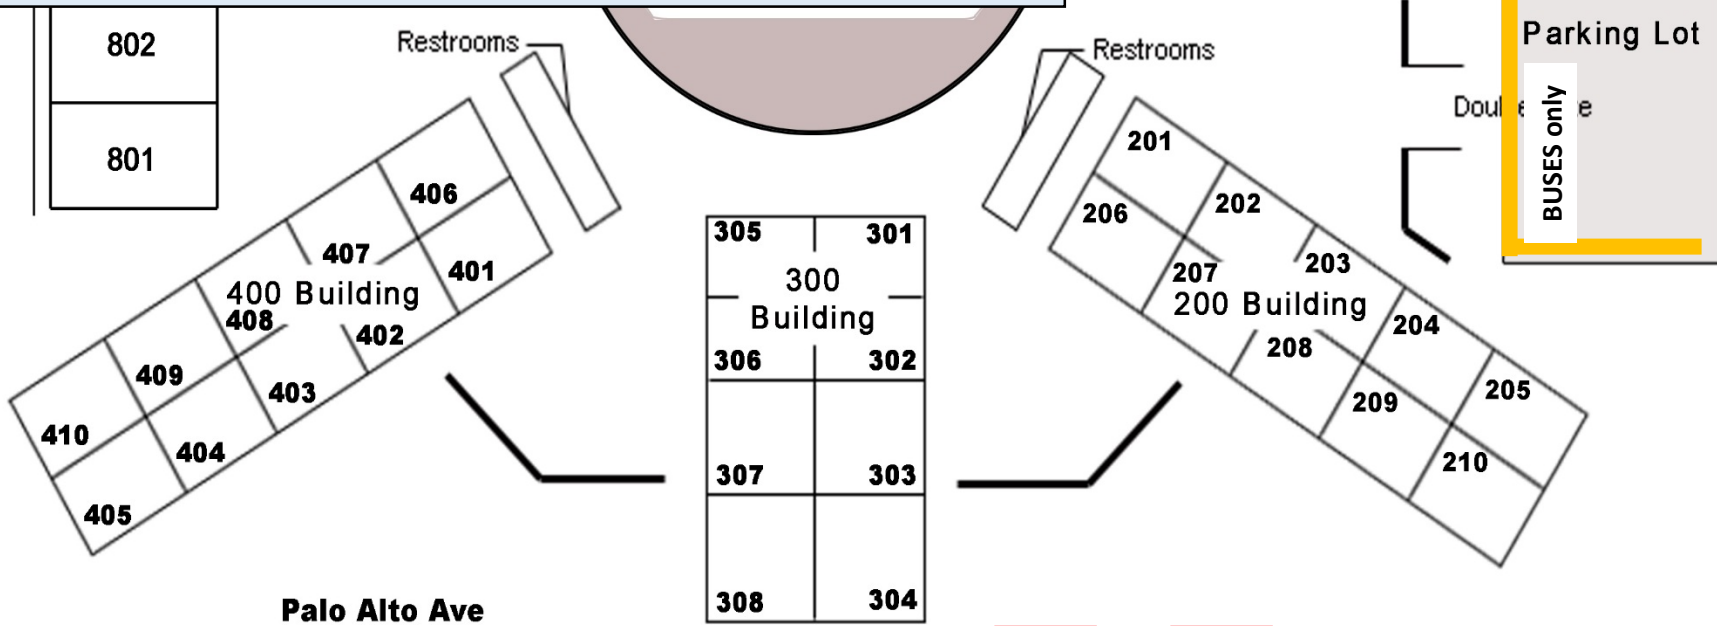

Traffic patterns around Rio Vista have changed:

- ALL buses will drop off and pick up in the administration parking lot (**yellow on map**). Parent drop off in the morning will no longer be in this lot. (The **green slots** in the administration parking lot are for picking up/dropping off during school hours only.)
- There is NO PARKING in the new **red zones** in the street between the two schools.
- The entire length of the school side of Palo Alto is now **GREEN** for student drop off before school and pick up after school. Students, both walking and dropped off/picked up, will enter/exit school using the walkways at the 300 building.

The Market Place at El Paseo Shopping Center

Palo Alto Ave

10 minute drop off / pick up zone

10 minute drop off / pick up zone