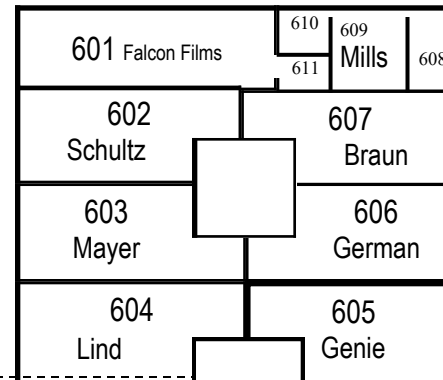

TUFFREE MIDDLE SCHOOL

2151 N. Kraemer Blvd.
Placentia, CA 92870

SCHOOL MAP

2019-2020

South Parking Lot

East Parking Lot

KRAEMER BLVD.