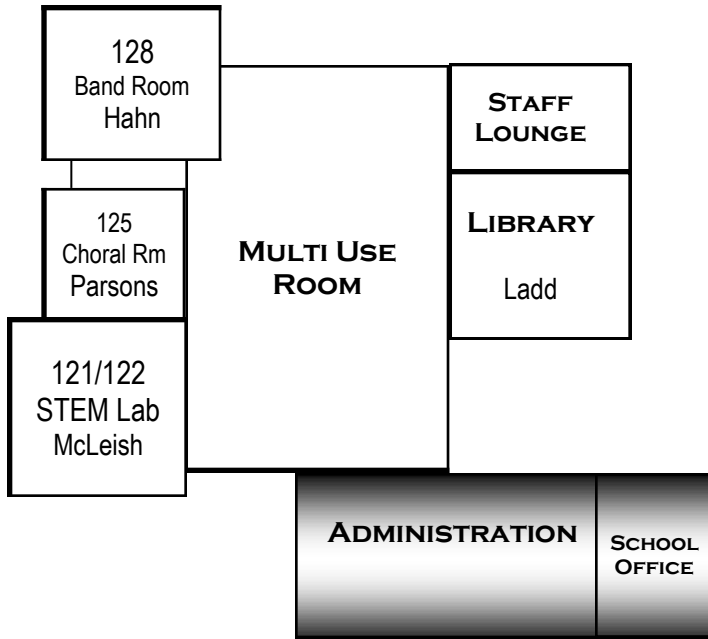

TUFFREE MIDDLE SCHOOL

2151 N. Kraemer Blvd.
Placentia, CA 92870

SCHOOL MAP

2019-2020

South Parking Lot

East Parking Lot

KRAEMER BLVD.