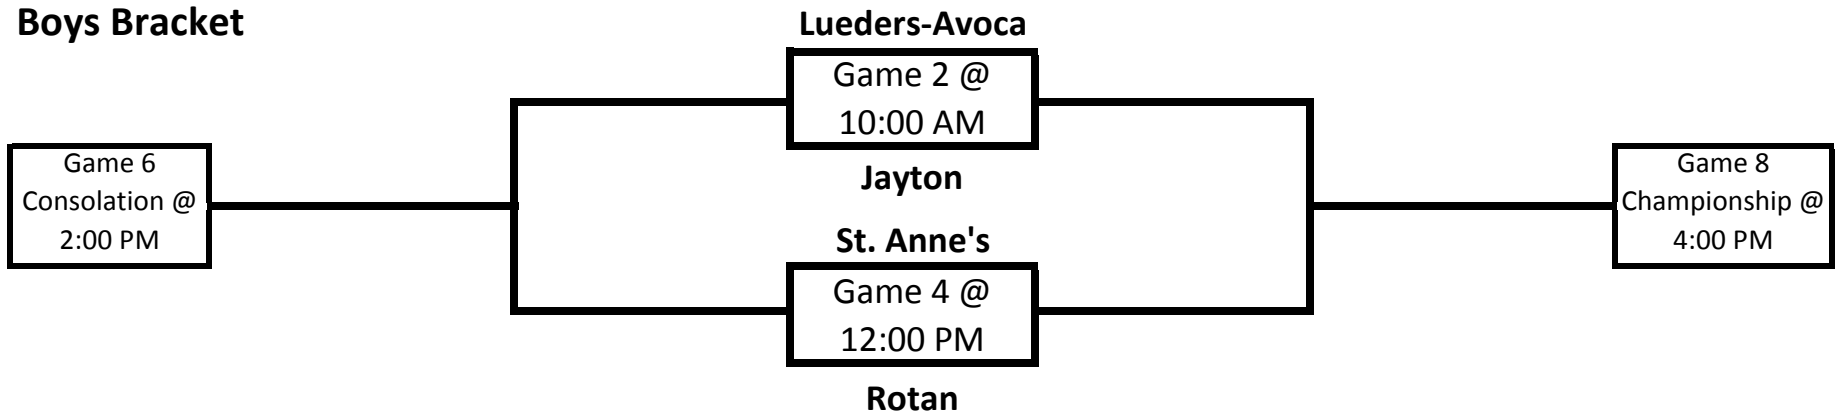

Girls Bracket

Boys Bracket

Bottom team will be home and wear white