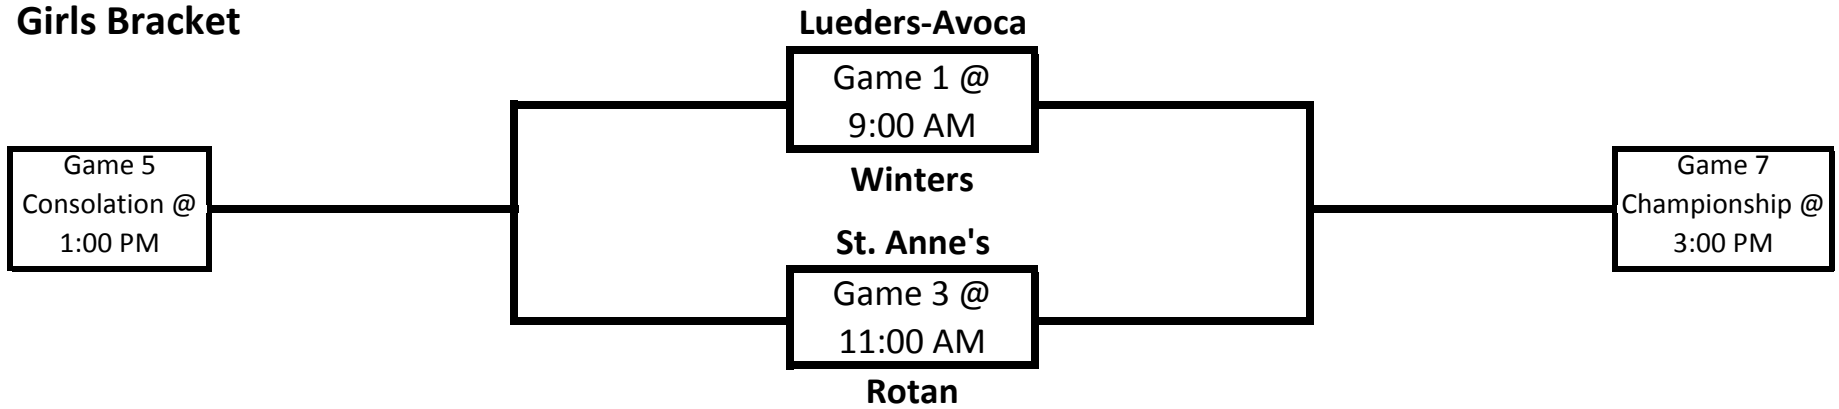

Girls Bracket

Boys Bracket

Bottom team will be home and wear white