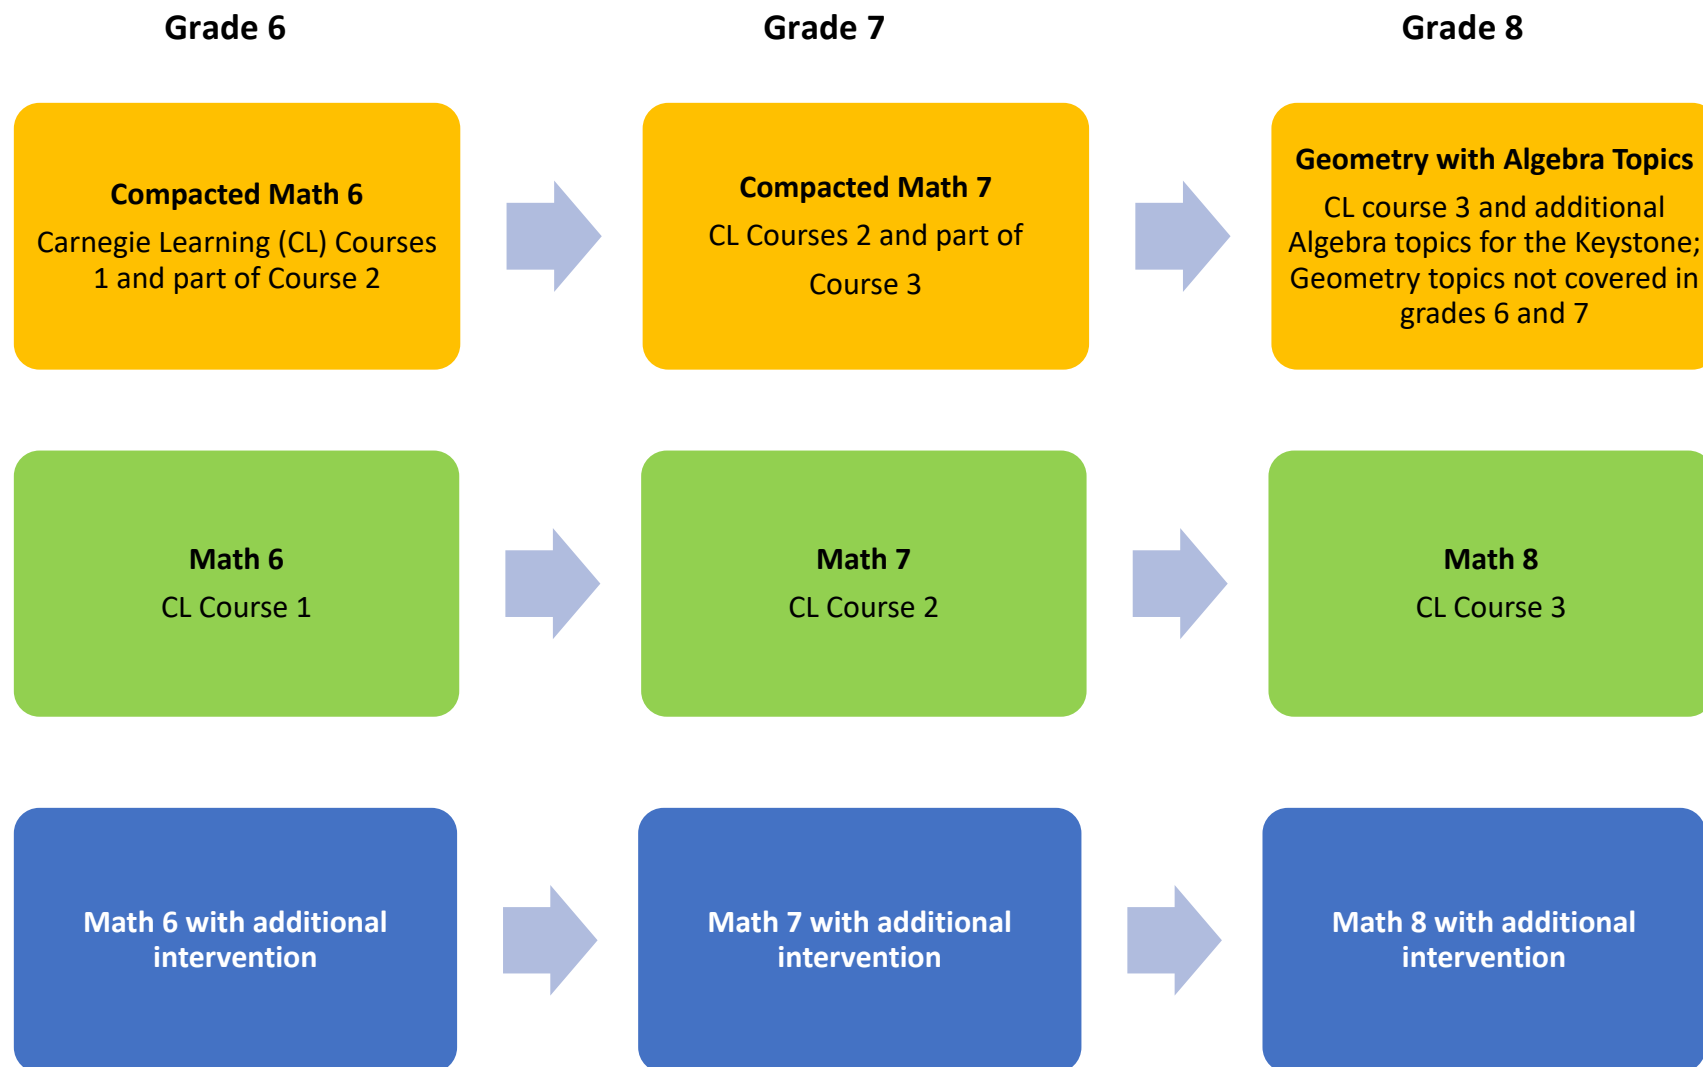

Quaker Valley Middle School Typical Math Pathways 2019-2020

The typical pathways are shown by color. There is flexibility for students to move between pathways as determined by student performance.

Quaker Valley High School Typical Math Pathways 2019-2020

The typical pathways are shown by color. There is flexibility for students to move between pathways as determined by student performance.