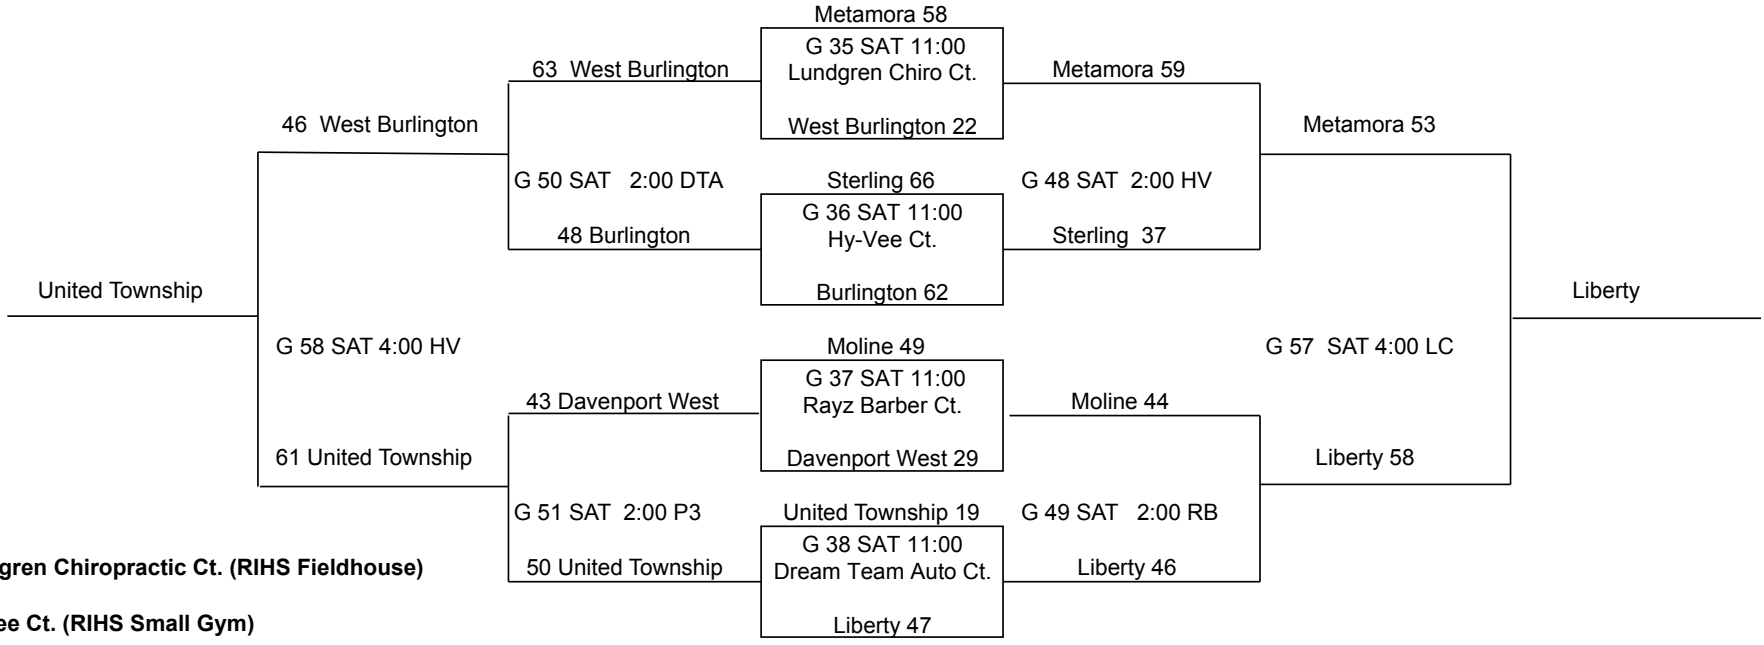

Won - Lost on Friday

LC = Lundgren Chiropractic Ct. (RIHS Fieldhouse)

HV = Hy-Vee Ct. (RIHS Small Gym)

RB = Rayz Barber Shop Ct. at Augie PepsiCo

DTA = Dream Team Auto Ct. at Augie PepsiCo

P3 = at Augie PepsiCo