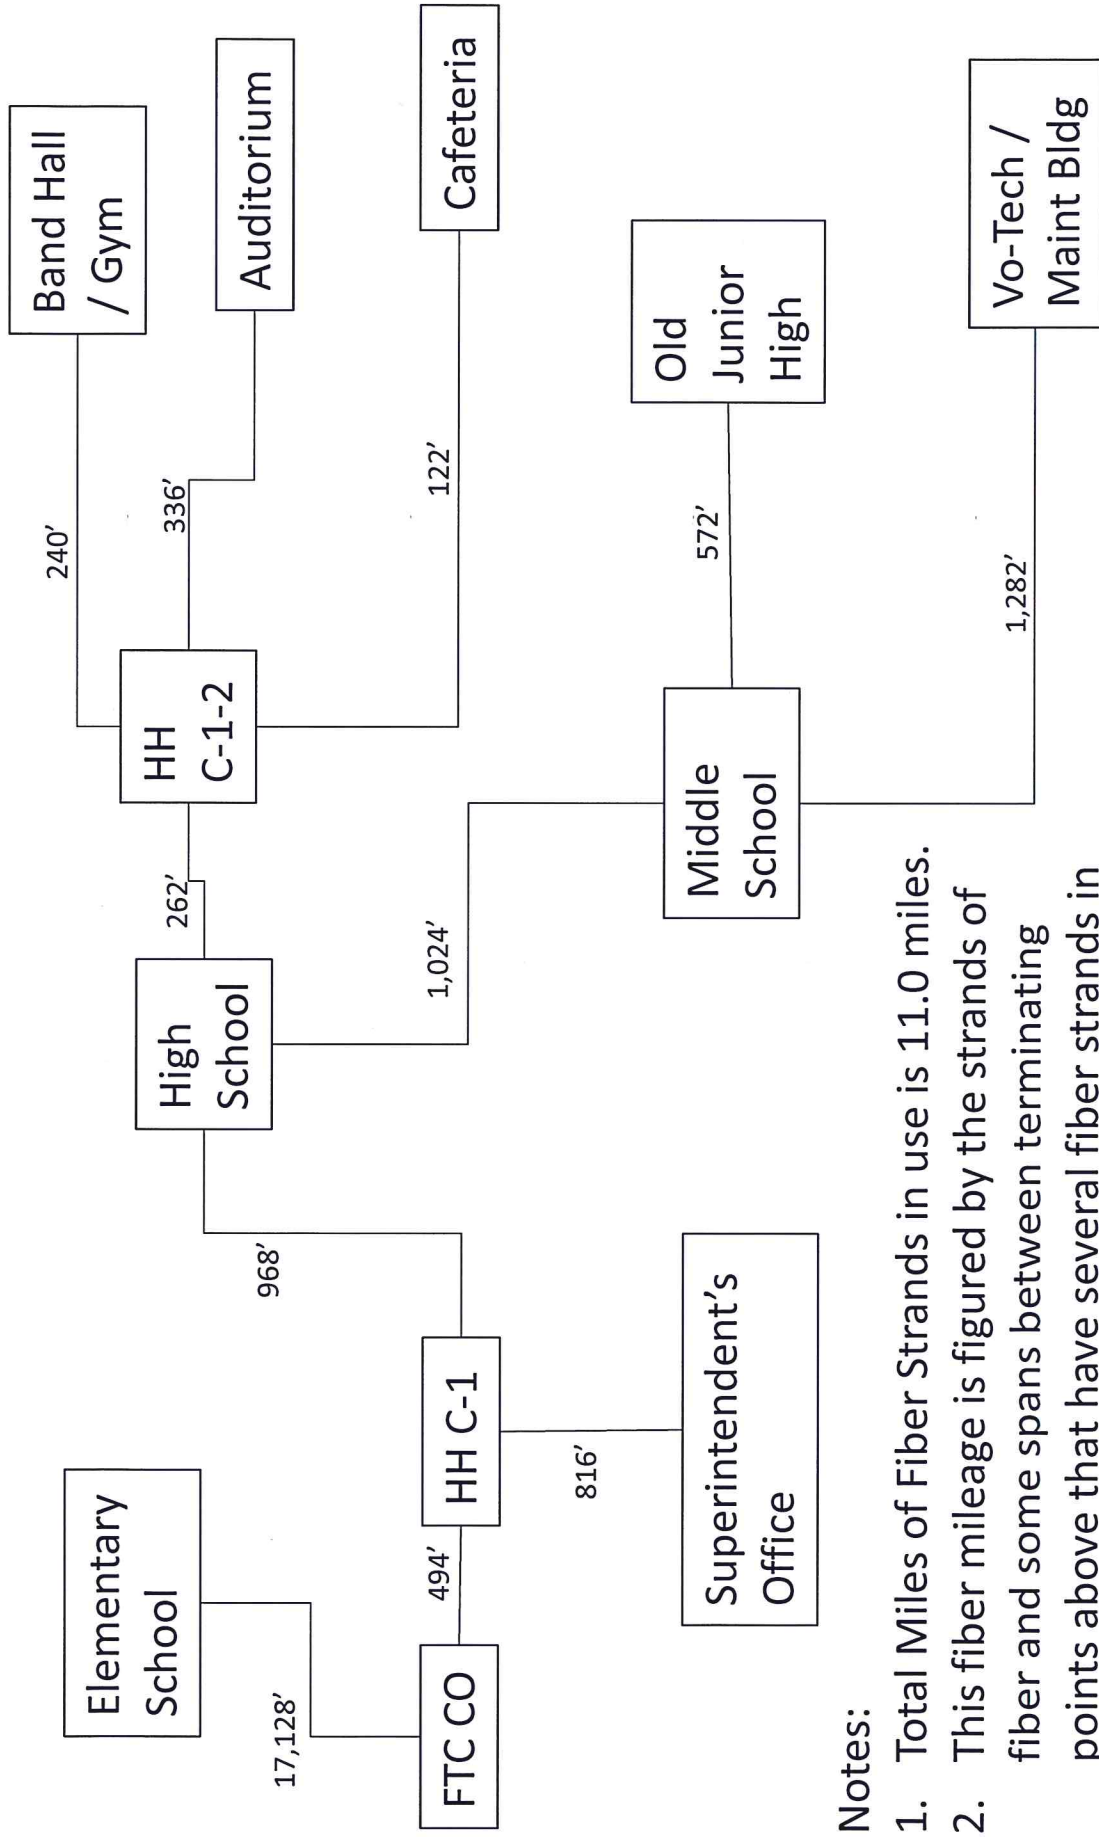

## Request for Proposals for Lit Fiber

The Franklin County School District will receive bids/ proposals for eleven (11) miles of Lit Fiber until 10:00 A. M., December 18, 2019 which is the deadline for submitting bids. Bid may be delivered to the School District Office located at 41 First Street, Meadville, Mississippi. Bids will be opened promptly at 10:01 A.M. on December 18 at 10:01 A. M., 2019.

1. Proposals should be for a term of 3 Years. (July 1, 2019-June 30, 2022)
2. Eleven Miles of SMF 28.
3. See diagram for buildings to be connected and distance between buildings.

# Franklin County School Fiber Network

**Notes:**

1. Total Miles of Fiber Strands in use is 11.0 miles.
2. This fiber mileage is figured by the strands of fiber and some spans between terminating points above that have several fiber strands in use.