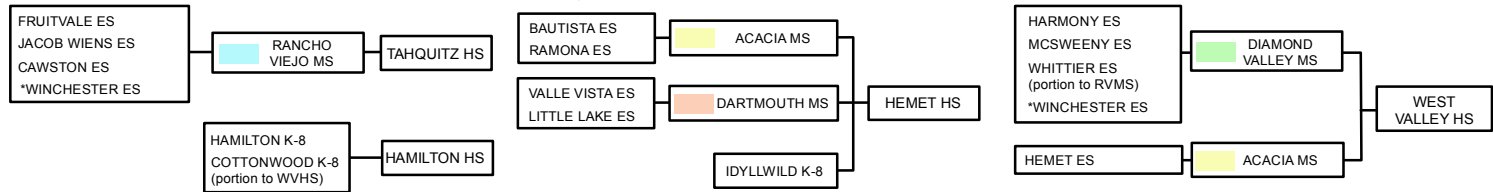

2019-20 Middle School Attendance Areas

Feeder System for 2019-20

*Students residing in the Willowalk community will attend Winchester ES, Diamond Valley MS and West Valley HS.
 Students residing within the McSweeney Farms community will attend Winchester ES until Gibbel ES opens, Diamond Valley MS and West Valley HS.