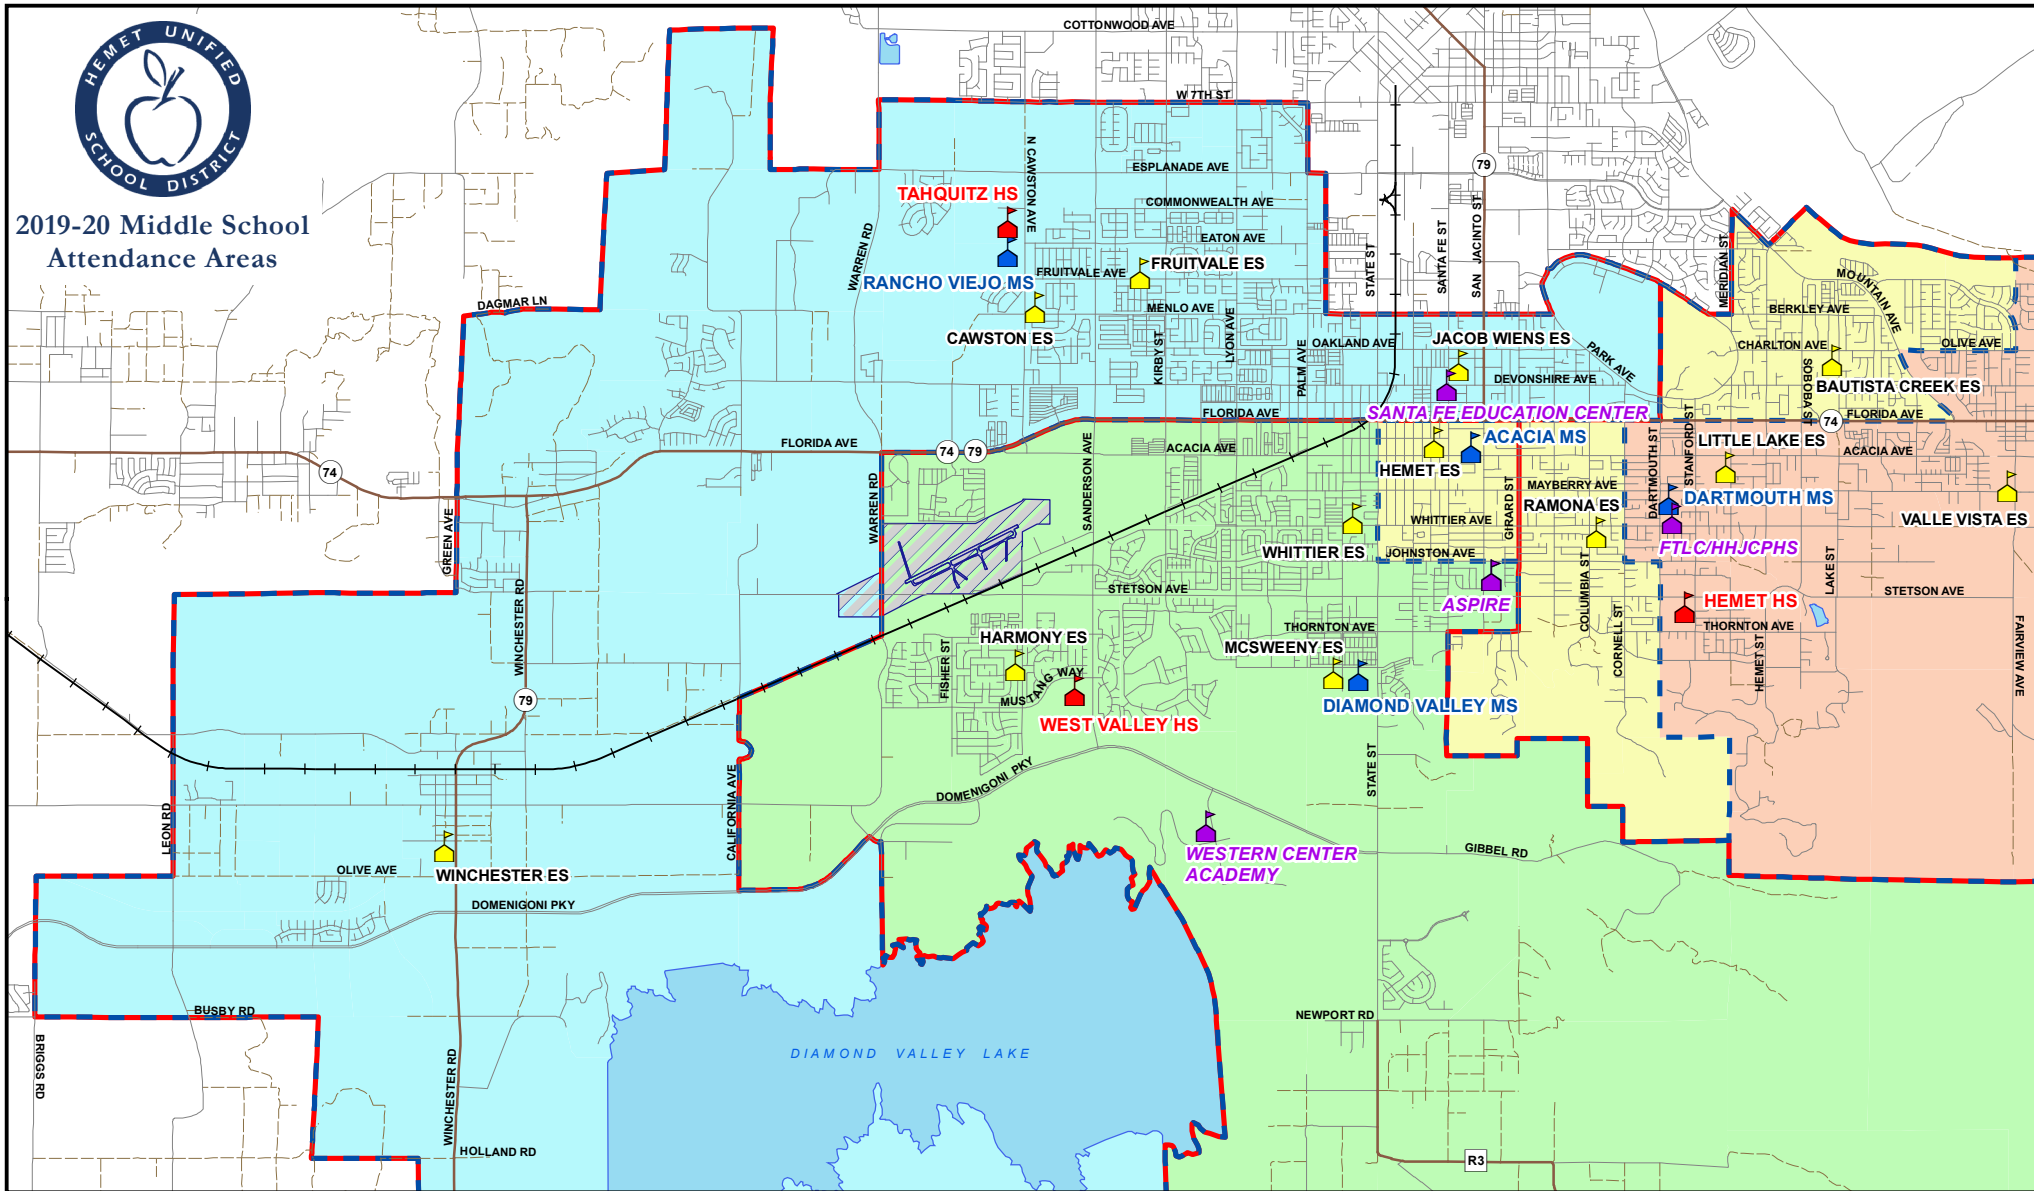

2019-20 Middle School Attendance Areas

Feeder System for 2019-20

*Students residing in the Willowalk community will attend Winchester ES, Diamond Valley MS and West Valley HS.
 Students residing within the McSweeney Farms community will attend Winchester ES until Gibbel ES opens, Diamond Valley MS and West Valley HS.