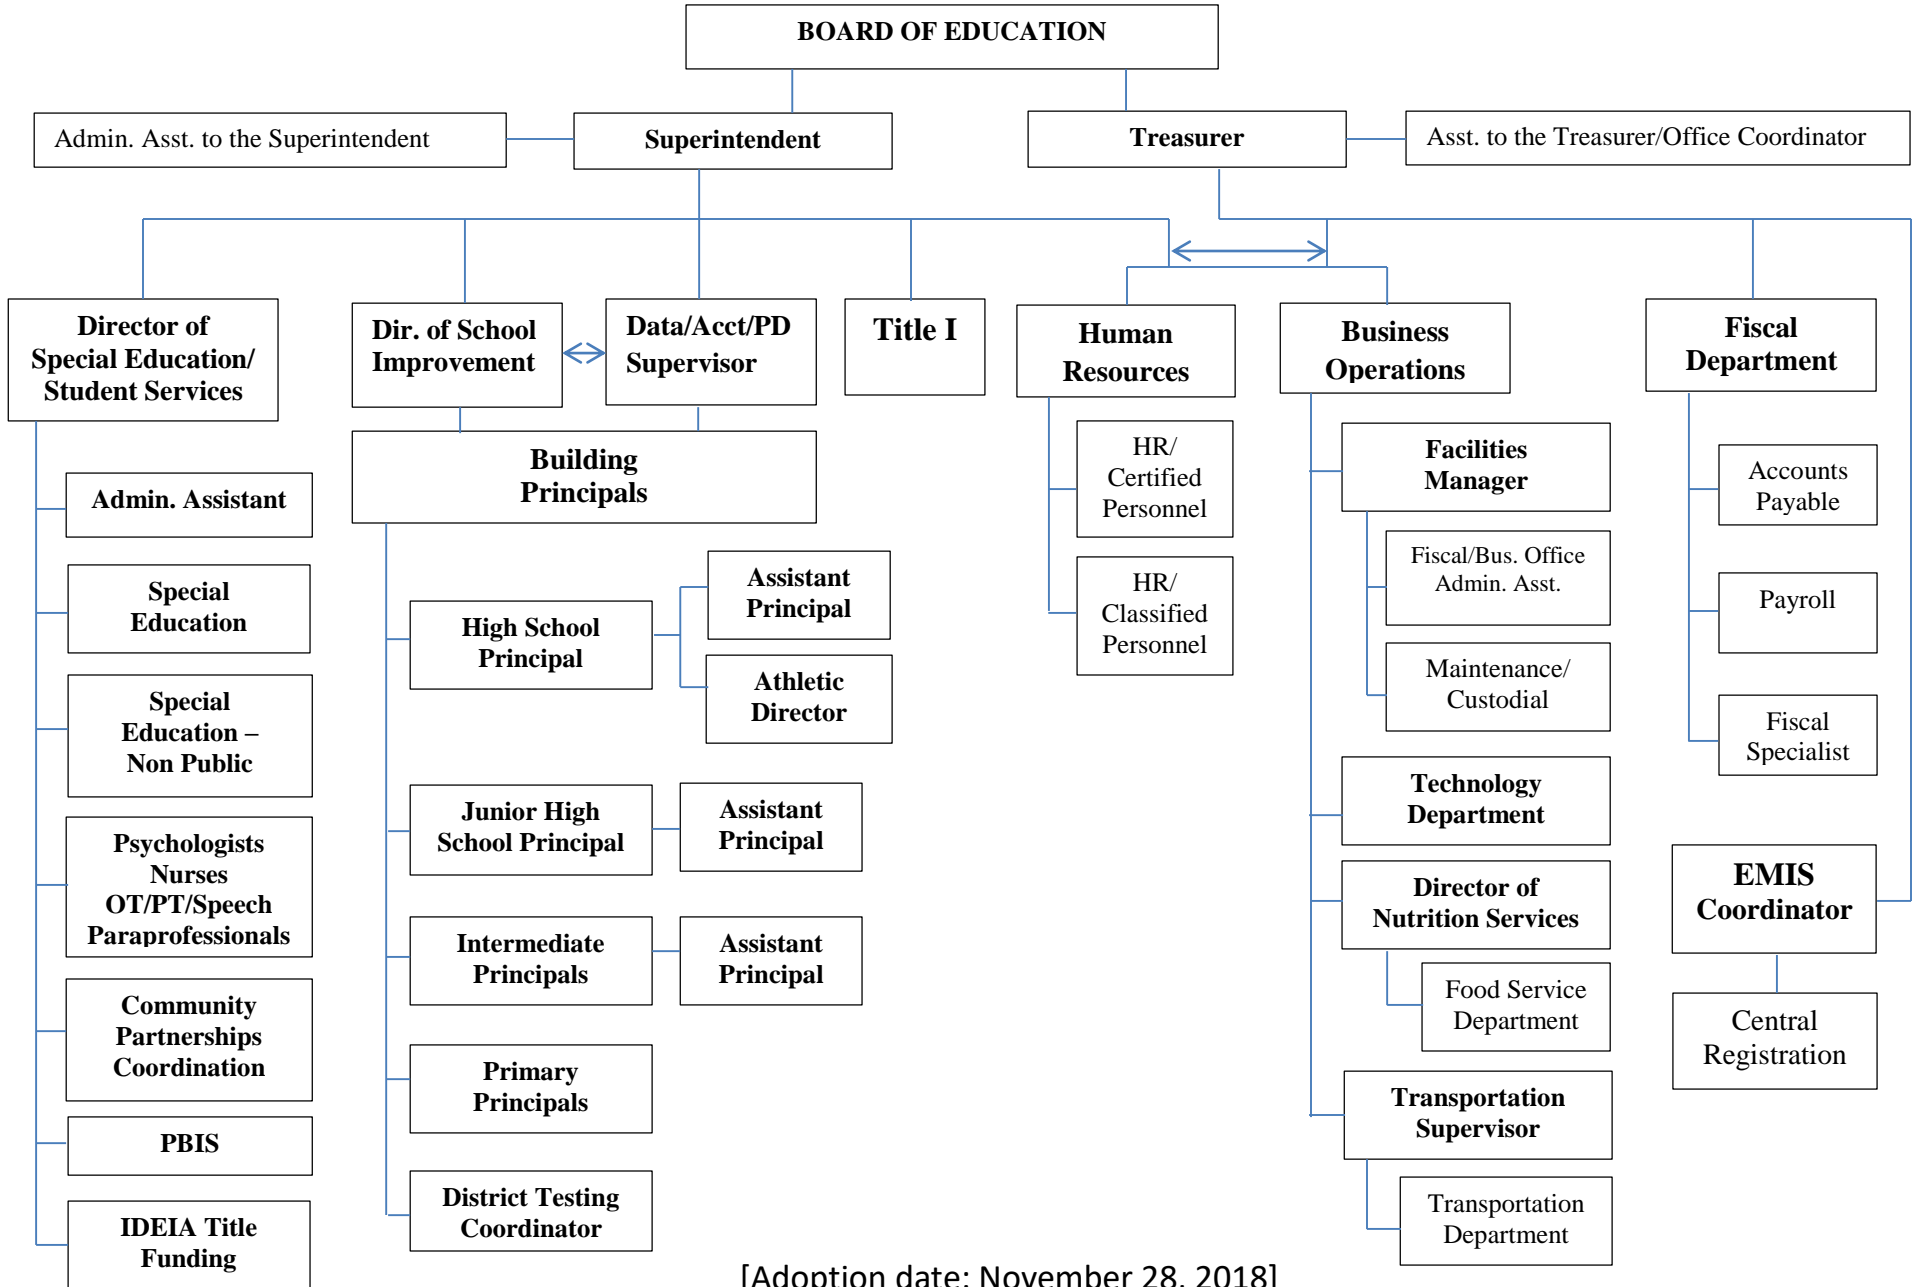

ASHTABULA AREA CITY SCHOOLS
BOARD OF EDUCATION
ORGANIZATIONAL CHART

[Adoption date: November 28, 2018]