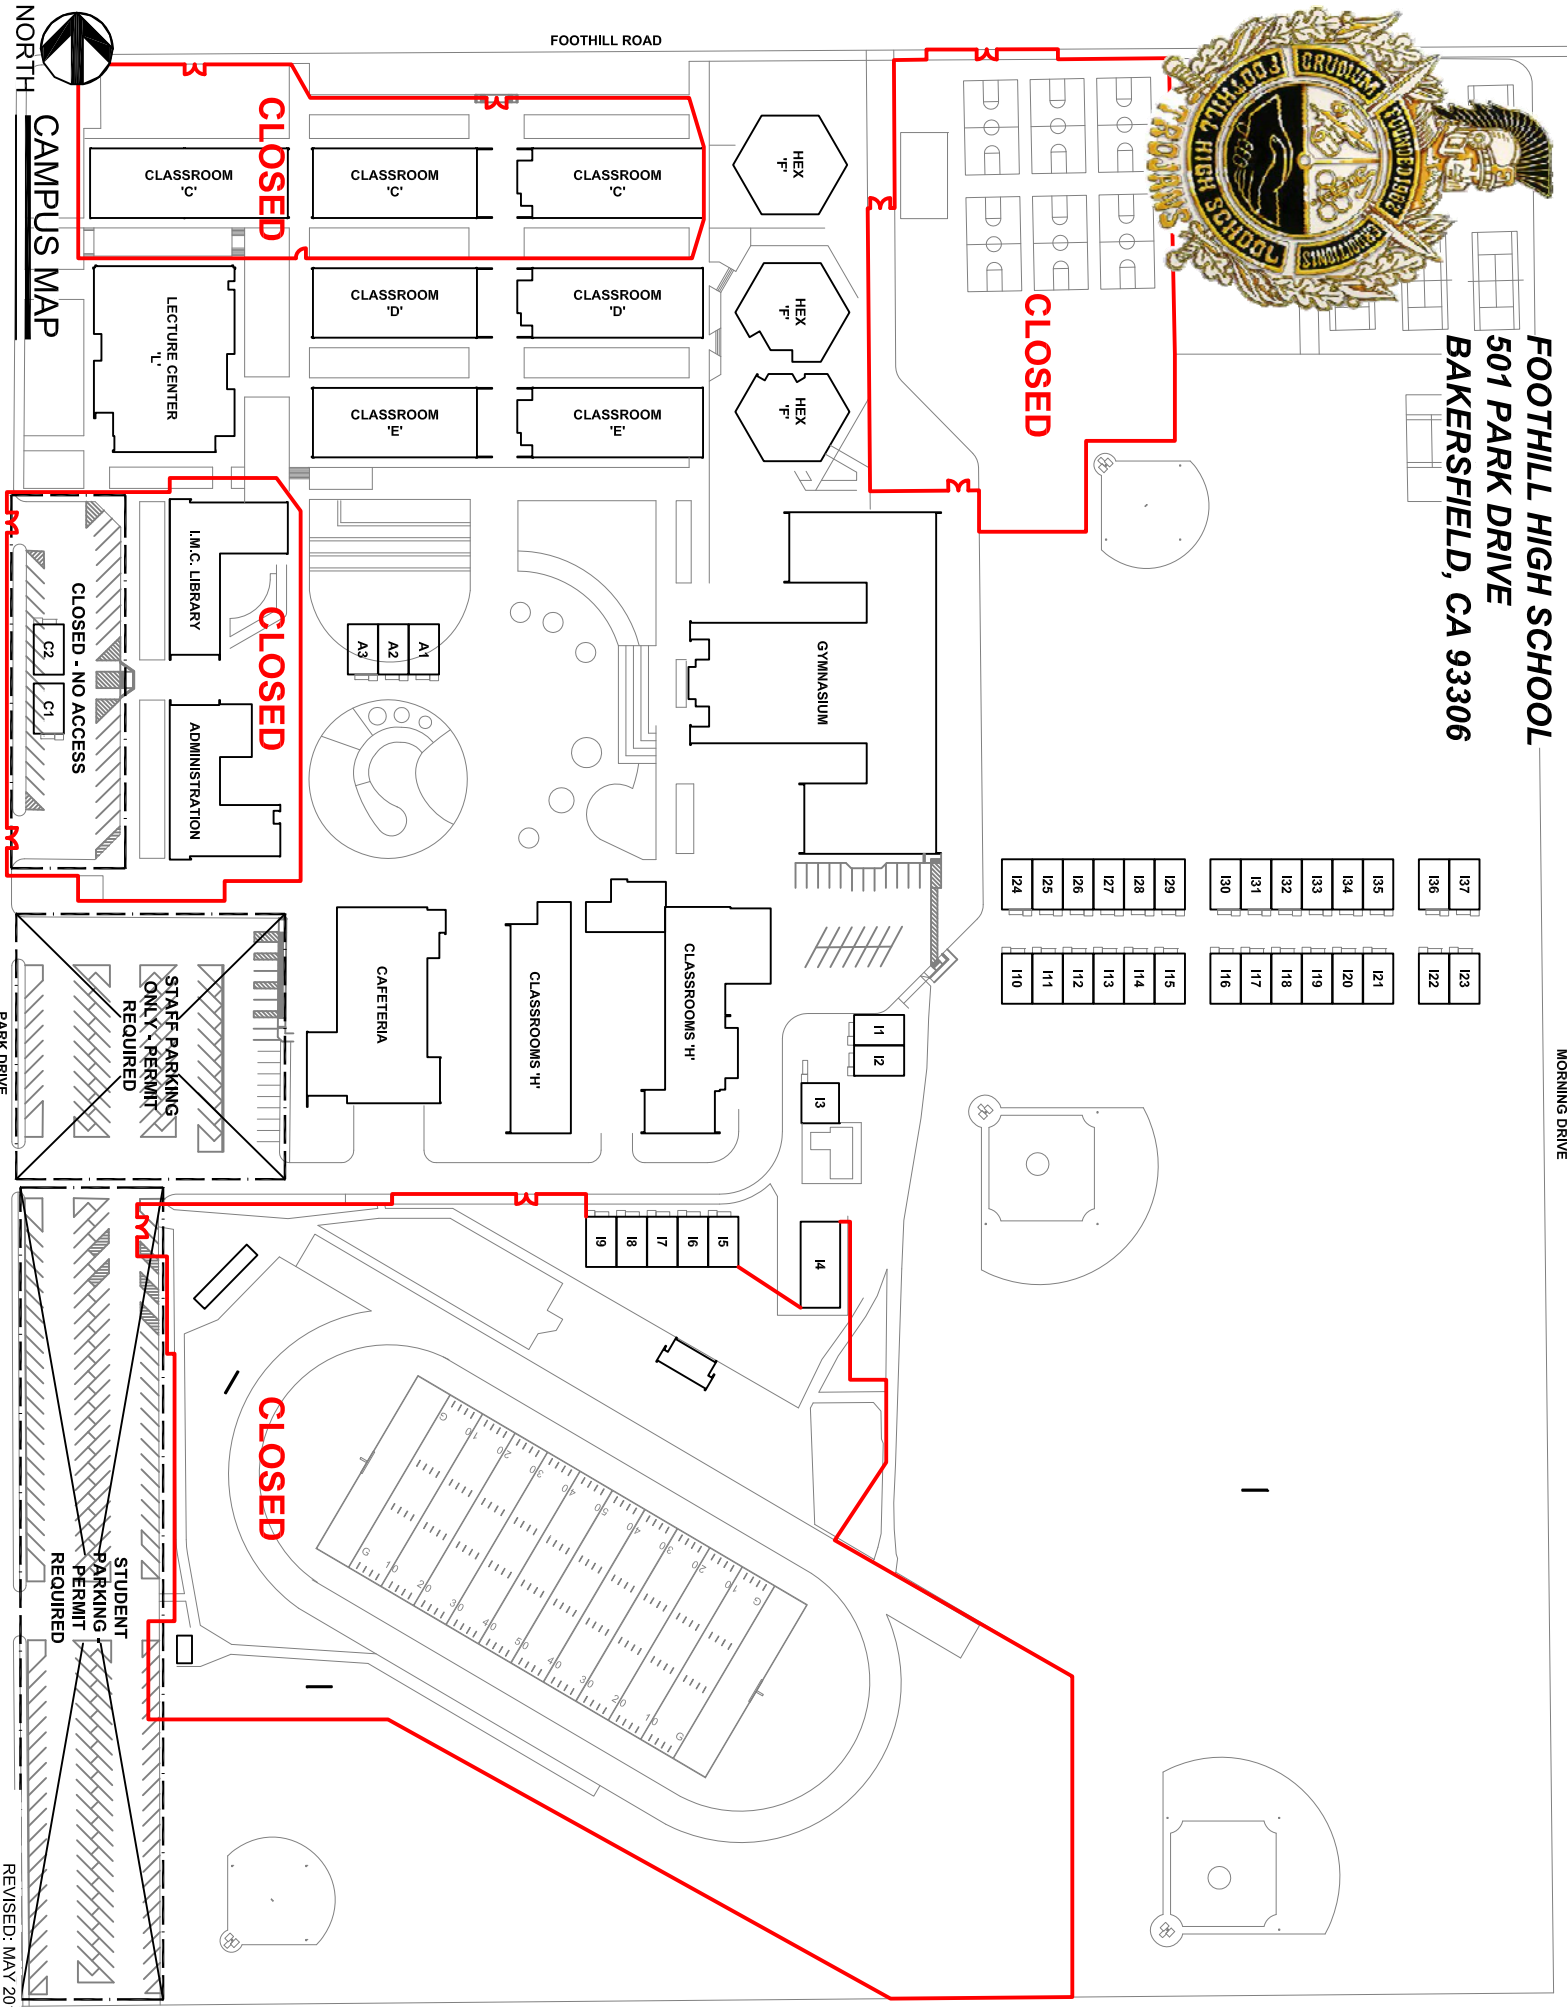

FOOTHILL HIGH SCHOOL
501 PARK DRIVE
BAKERSFIELD, CA 93306

MORNING DRIVE

FOOTHILL ROAD

CAMPUS MAP

| | |
|-----|-----|
| 137 | 123 |
| 136 | 122 |
| 135 | 121 |
| 134 | 120 |
| 133 | 119 |
| 132 | 118 |
| 131 | 117 |
| 130 | 116 |
| 129 | 115 |
| 128 | 114 |
| 127 | 113 |
| 126 | 112 |
| 125 | 111 |
| 124 | 110 |

| |
|----|
| 15 |
| 16 |
| 17 |
| 18 |
| 19 |

REVISED: MAY 2018