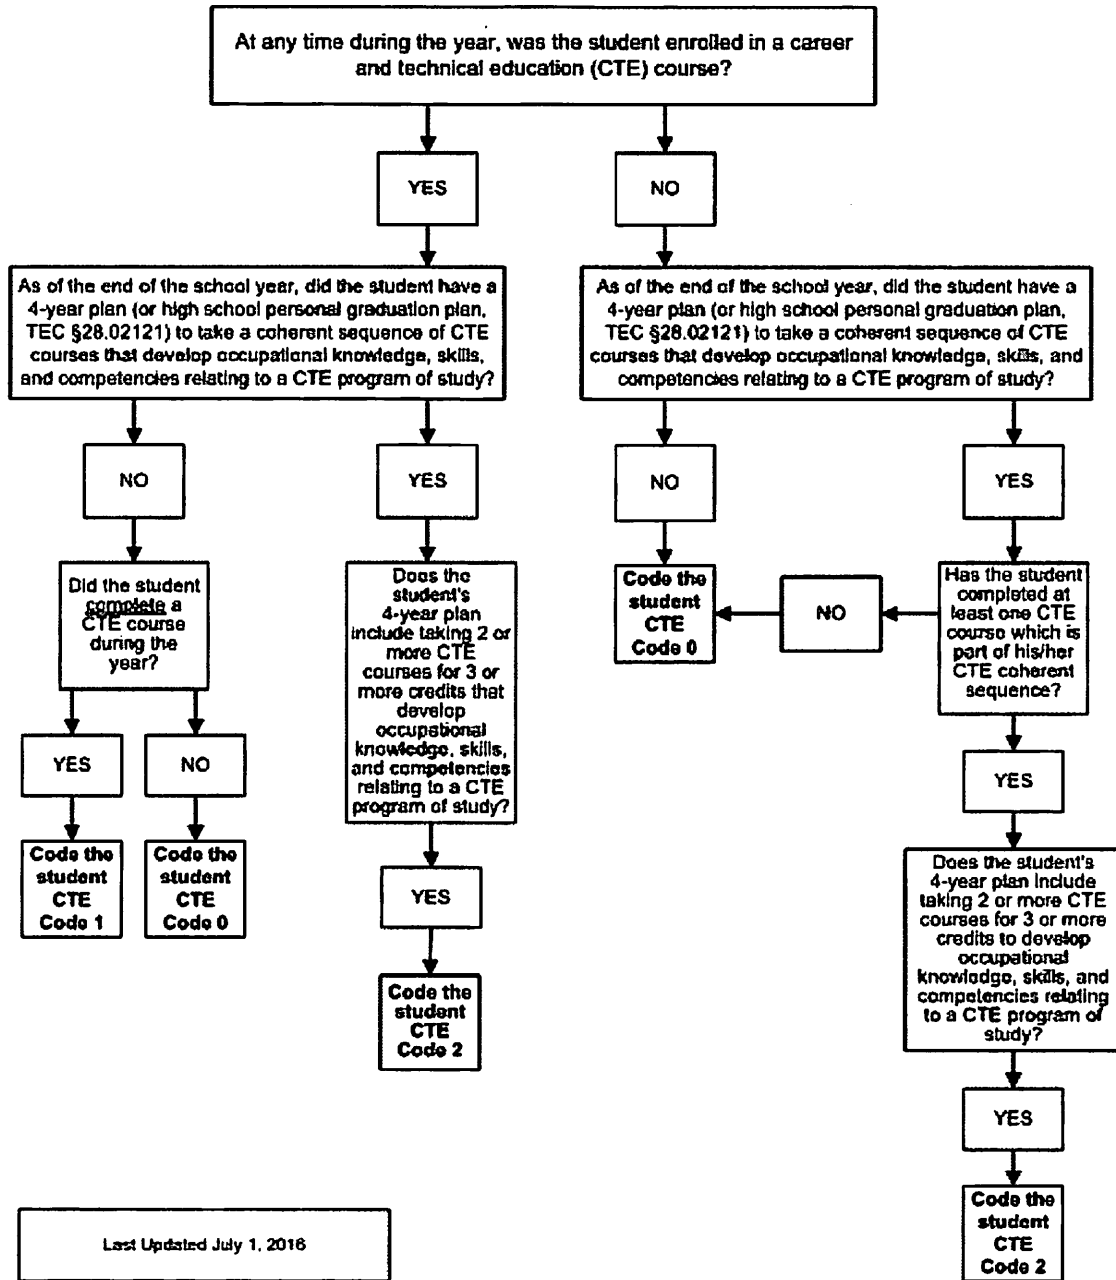

**Career and Technical Education Indicator Code
 PEIMS Fall Snapshot Decision Chart (E0031)**

Last Updated July 1, 2018

**Career and Technical Education Indicator Code
 Summer Submission Decision Chart (E0031)**