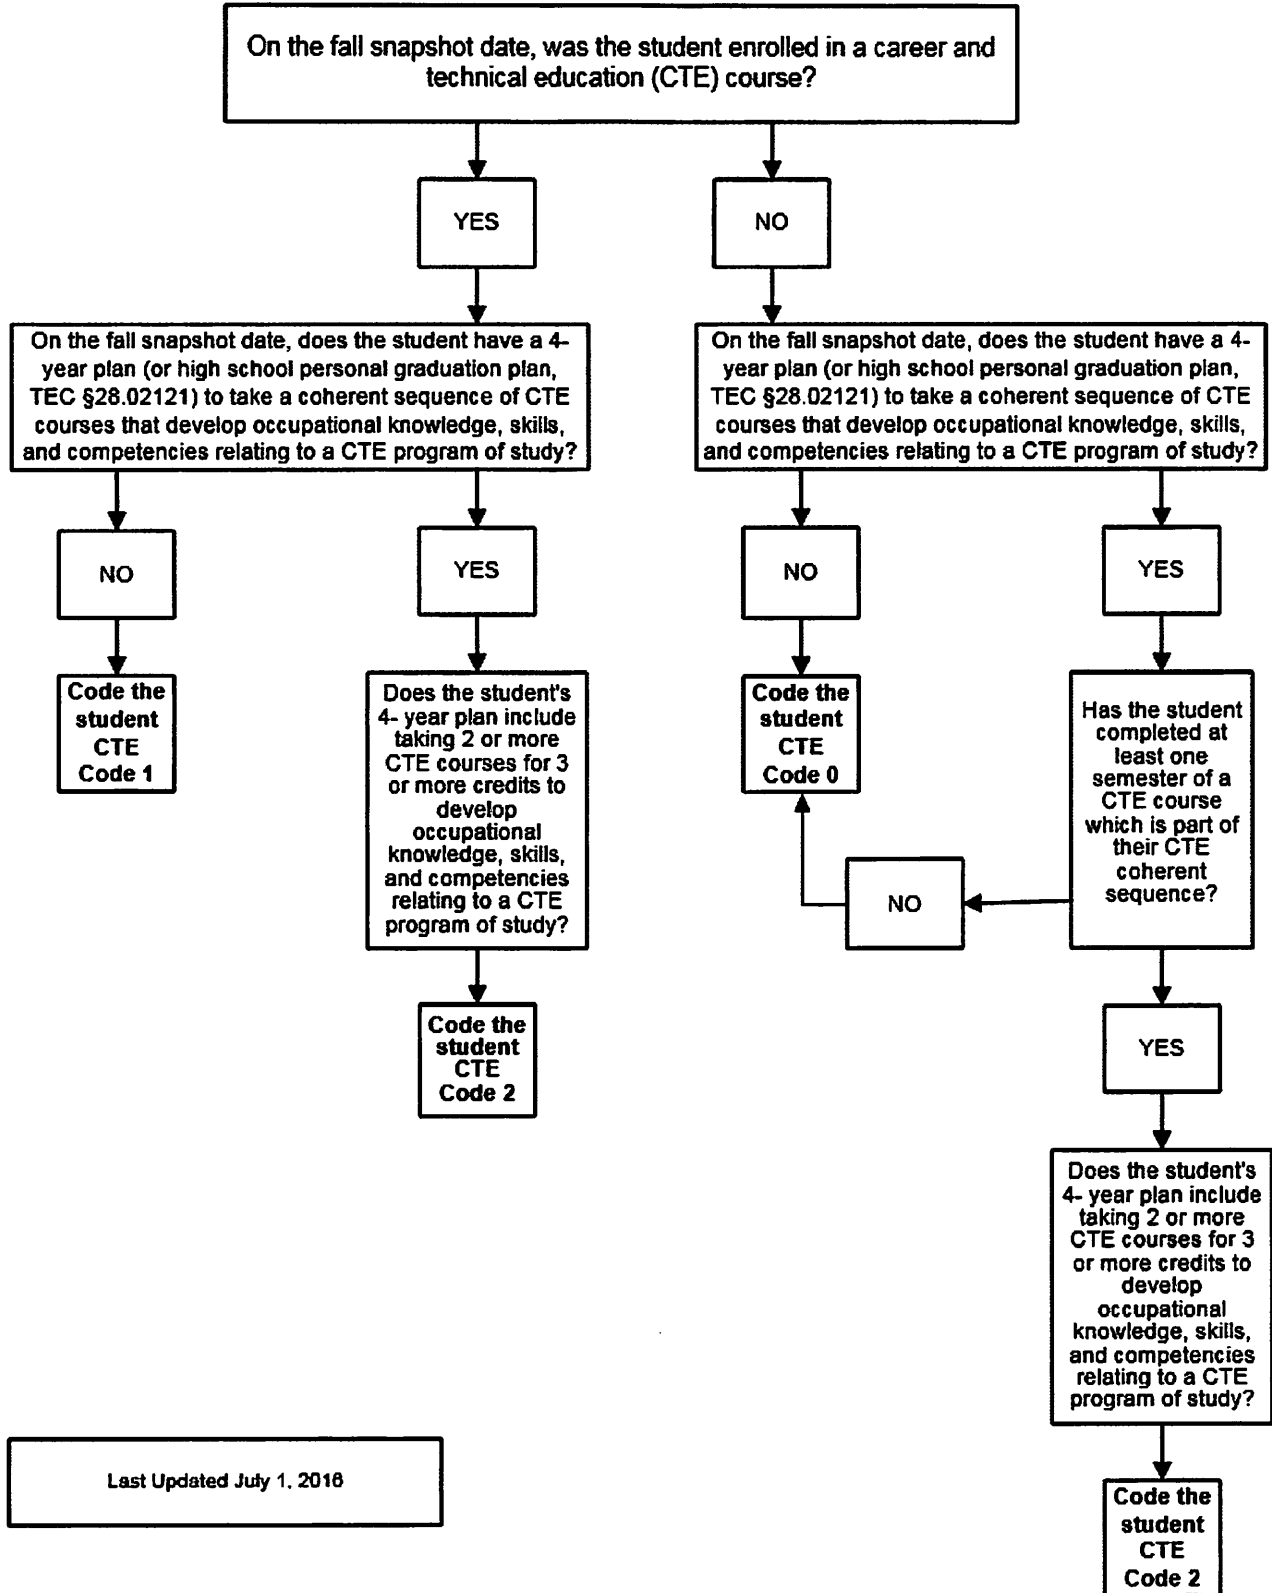

**Career and Technical Education Indicator Code
 PEIMS Fall Snapshot Decision Chart (E0031)**

Last Updated July 1, 2018

**Career and Technical Education Indicator Code
 Summer Submission Decision Chart (E0031)**