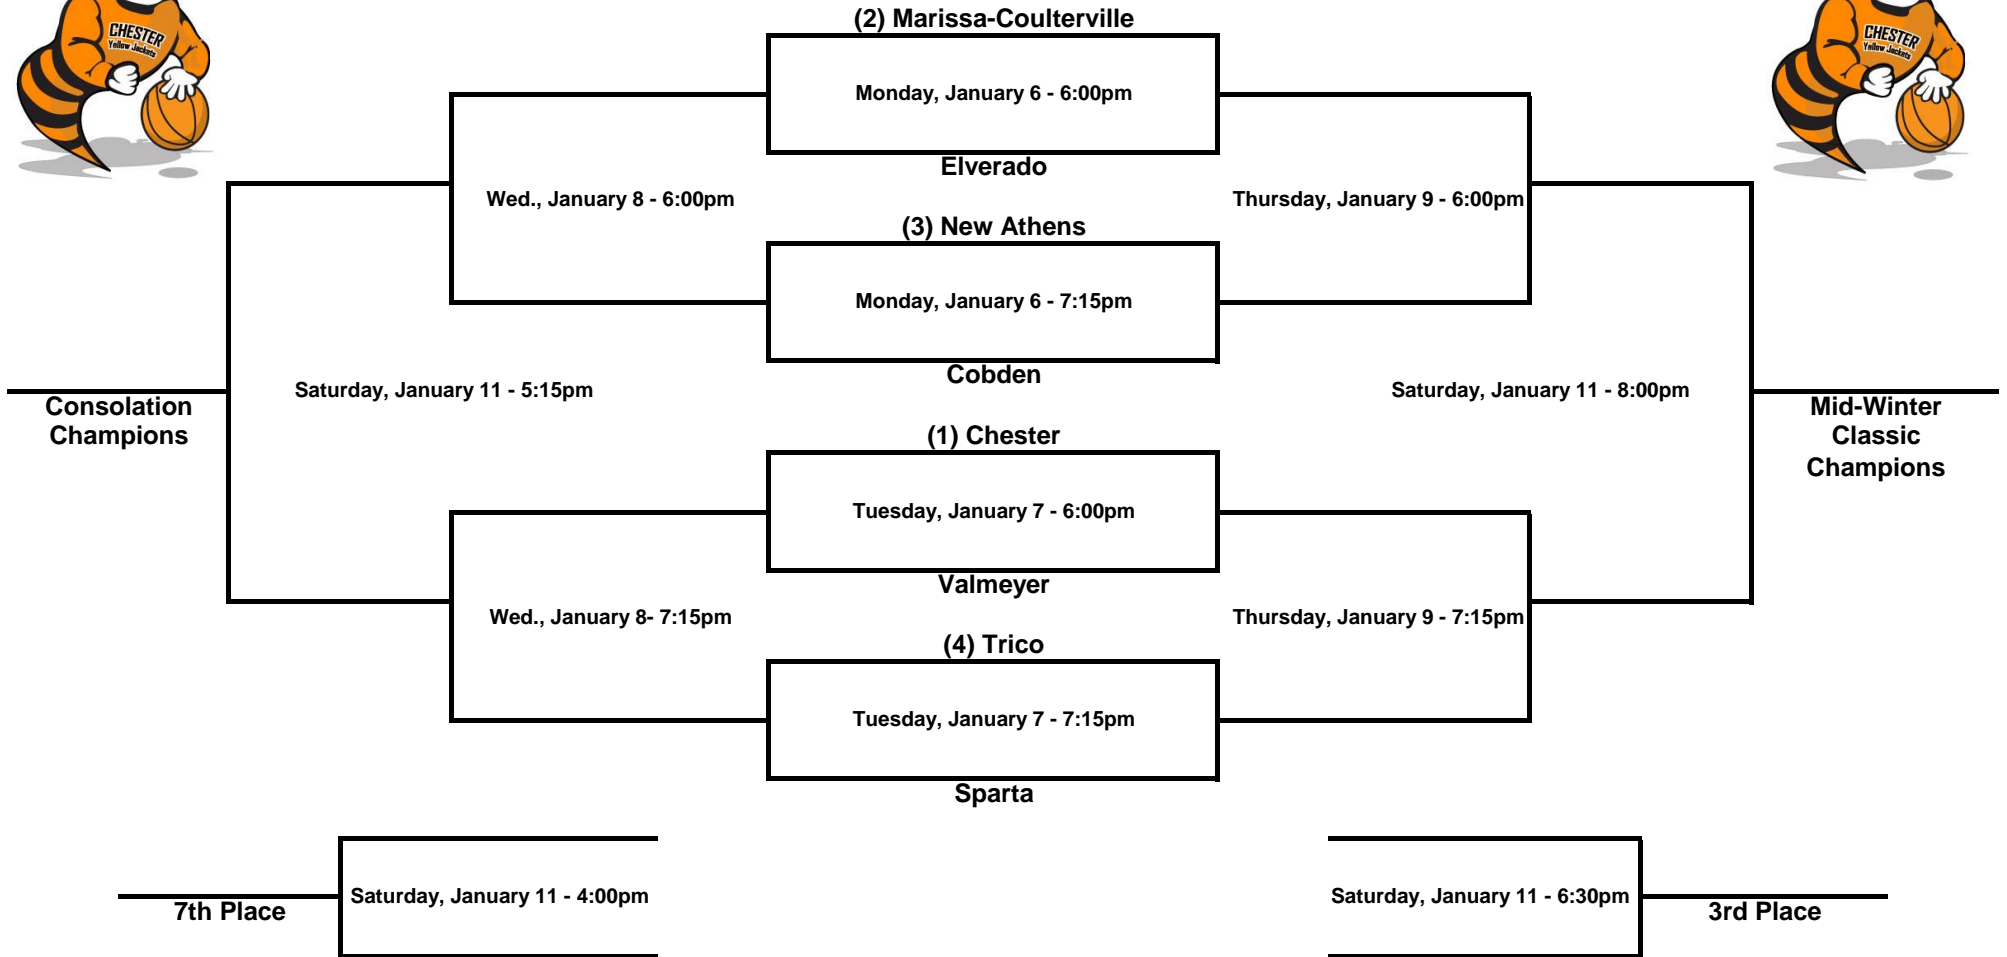

14th annual Lady Jacket Mid Winter Classic Basketball Tourney

Driven by Riess Ford - Marissa, IL

www.riessford.com

Chester will always be the home team on the scoreboard and will sit on the north bench, otherwise the top team listed will be the home team