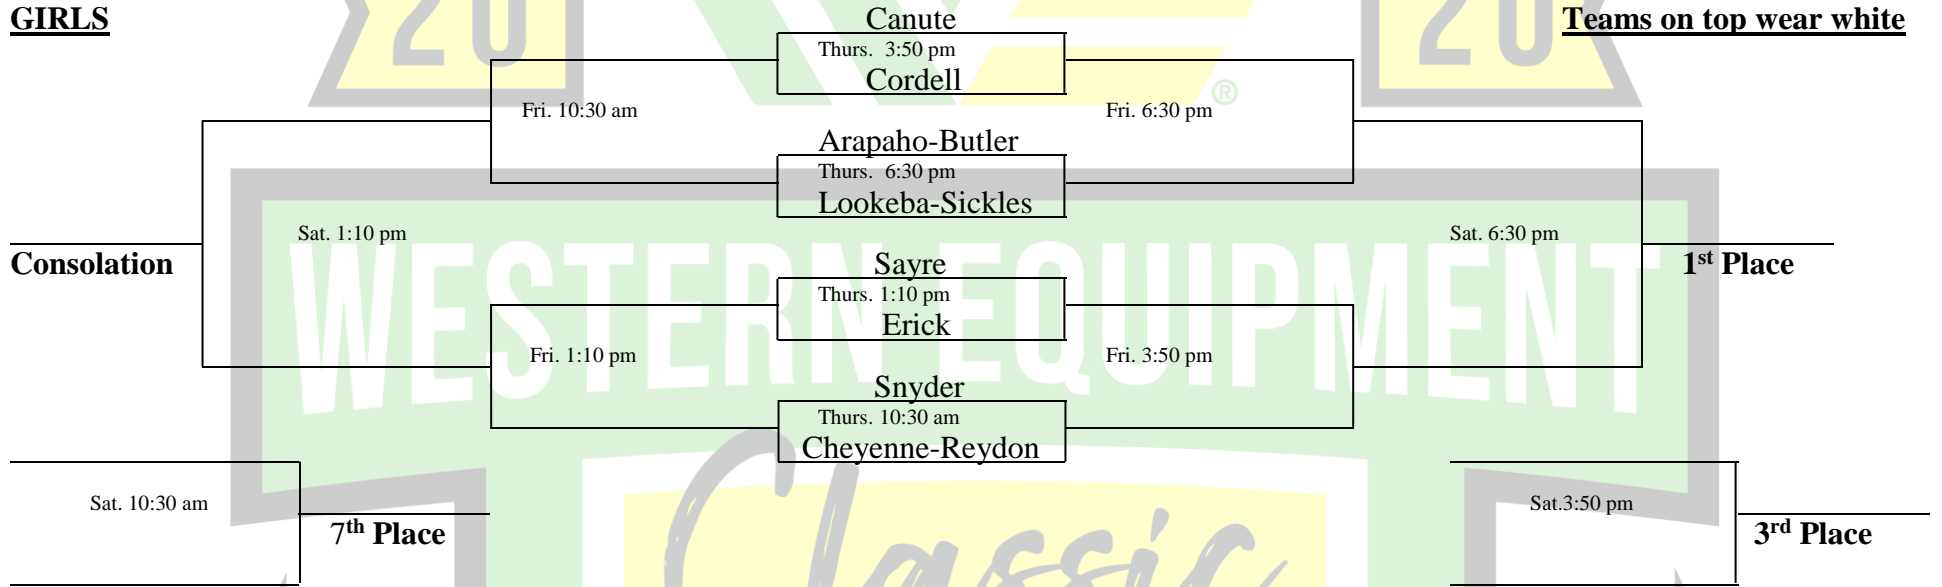

# WESTERN EQUIPMENT CLASSIC

JAN 9-11, 2020

## GIRLS

Teams on top wear white

## BOYS

Teams on top wear white